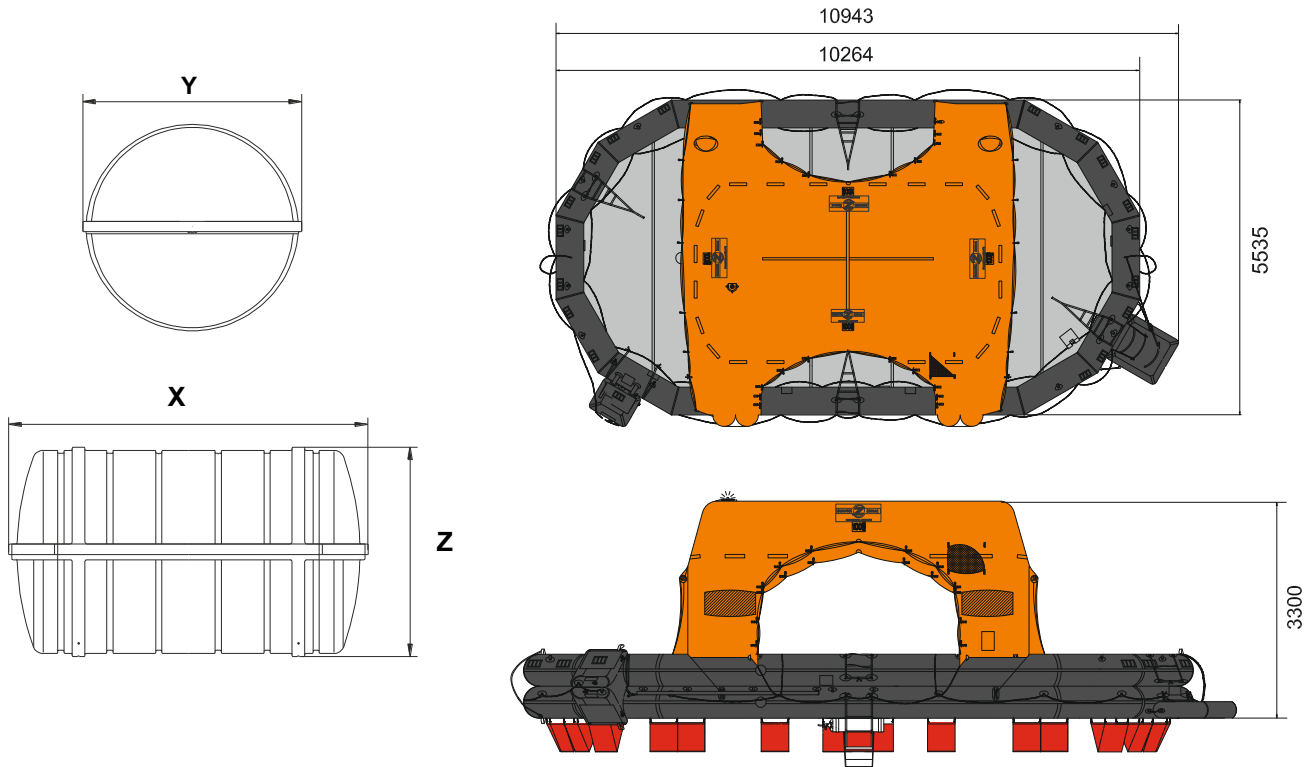

100 MAN THROW OVER BOARD VENTURI SELF RIGHTING LIFERAFT ROUND CONTAINER SOLAS A & B PACK

100 MAN	A PACK			B PACK		
Container	N27			N26		
Dimensions	X: 2100 mm	Y: 1070 mm	Z: 1038 mm	X: 2000 mm	Y: 968 mm	Z: 930 mm
	X: 6' 10,68"	Y: 3' 6,13"	Z: 3' 4,87"	X: 6' 6,75"	Y: 3' 2,12"	Z: 3' 0,62"
Liferaft Net Weight	545 kg / 1202 pounds			410 kg / 904 pounds		
Max. height stowage	20 m / 66'			20 m / 66'		
Painter line length	35 m / 115'					
Inflation Cylinder	3 x 27 liter + 1 x 2,83 liter					

 Crate	X: 2100 mm	Y: 1150 mm	Z: 1188 mm	X: 2000 mm	Y: 1150 mm	Z: 1080 mm
	X: 6' 8,71"	Y: 3' 9,28"	Z: 3' 11,25"	X: 6' 8,71"	Y: 3' 9,28"	Z: 3' 11,25"
	610 kg / 1345 pounds			454 kg / 1001 pounds		
	2,87 m ³ / 101,31 cubic foot			2,484 m ³ / 87,72 cubic foot		

Towing force	2 knots	3 knots
Without sea anchor	220 daN	433 daN
With sea anchor	265 daN	518 daN

Approvals:	EC (MED)
-------------------	-----------------

100 TO SR V.doc	Issue: 7	Date: 20/02/2017
-----------------	----------	------------------

Dimensions and weight +/- 5%
 SURVITEC SAS reserves the right to change specification without notice.
 For installation, add minimum +10mm for clearance to dimensions of the container.