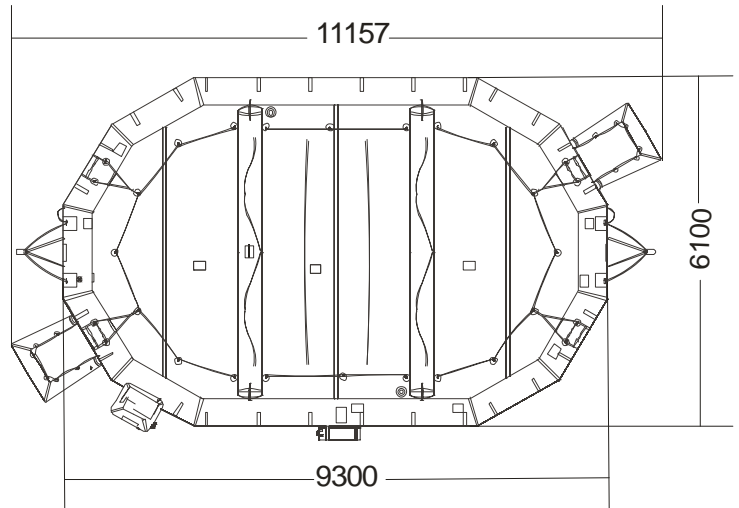

IBA 100 MAN VENTURI OPEN REVERSIBLE INFLATABLE LIFERAFT ROUND CONTAINER

100 MAN V			
Container	N16		
Dimensions	X: 1450 mm	Y: 800 mm	Z: 740 mm
	X: 4' 9,09"	Y: 2' 7,5"	Z: 2' 5,14"
Liferaft Net Weight	205 kg / 452 pounds		
Max. height stowage	20 m / 66'		
Painter line length	20 m / 66'		
Inflation Cylinder	2 x 15 liter + 1 x 2,83 liter		

 Crate	X: 1525 mm	Y: 845 mm	Z: 880 mm
	X: 5' 0,04"	Y: 2' 9,27"	Z: 2' 10,65"
	245 kg / 541 pounds		
1,134 m ³ / 40,05 cubic foot			

Towing force	2 knots	3 knots
Without sea anchor	220 daN	420 daN
With sea anchor	240 daN	480 daN

Approvals:	USCG
-------------------	-------------

IBA 100 V cont rond 28062007 KLT.doc	Issue : 1	Date: 28/06/2007
--------------------------------------	-----------	------------------

Dimensions and weight +/- 5%
 SURVITEC SAS reserves the right to change specification without notice.
 For installation, add minimum +10mm for clearance to dimensions of the container.