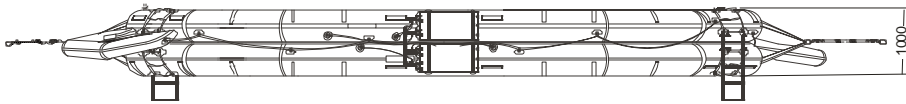

IBA 100 MAN VENTURI OPEN REVERSIBLE INFLATABLE LIFERAFT ROUND CONTAINER

100 MAN V			
Container	N16		
Dimensions	X: 1450 mm	Y: 800 mm	Z: 740 mm
	X: 4' 9,09"	Y: 2' 7,5"	Z: 2' 5,14"
Liferaft Net Weight	205 kg / 452 pounds		
Max. height stowage	20 m / 66'		
Painter line length	20 m / 66'		
Inflation Cylinder	2 x 15 liter + 1 x 2,83 liter		

 Crate	X: 1525 mm	Y: 845 mm	Z: 880 mm
	X: 5' 0,04"	Y: 2' 9,27"	Z: 2' 10,65"
	245 kg / 541 pounds		
1,134 m ³ / 40,05 cubic foot			

Towing force	2 knots	3 knots
Without sea anchor	220 daN	420 daN
With sea anchor	240 daN	480 daN