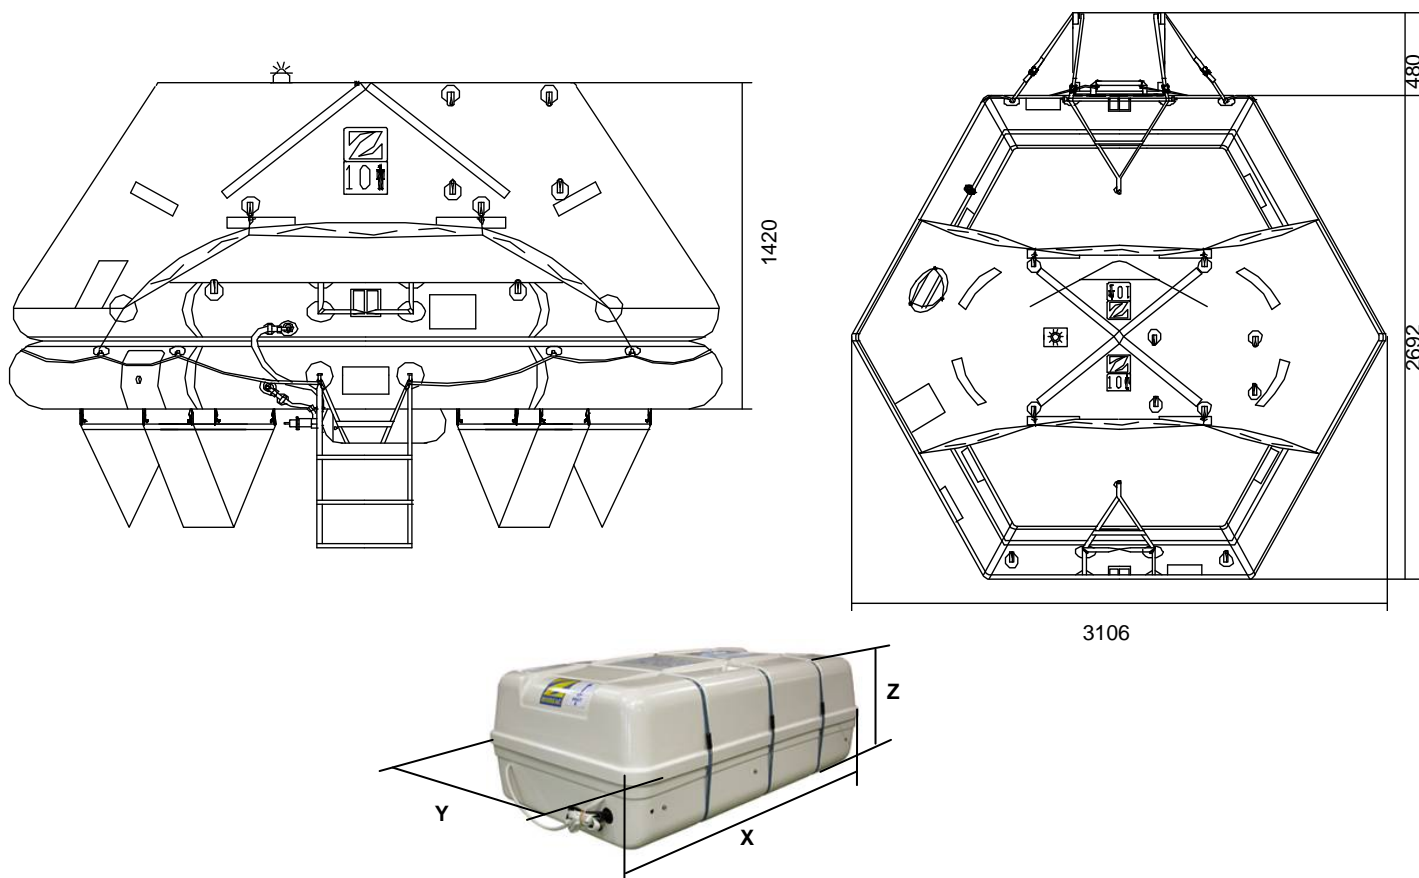

10 MAN THROW OVER BOARD LIFERAFT LOW PROFILE CONTAINER SOLAS A & B PACK

10 MAN	A PACK			B PACK		
Container	N135			N135		
Dimensions	X: 1088 mm	Y: 666 mm	Z: 389 mm	X: 1088 mm	Y: 666 mm	Z: 389 mm
	X: 3' 6,84"	Y: 2' 2,23"	Z: 1' 3,32"	X: 3' 6,84"	Y: 2' 2,23"	Z: 1' 3,32"
Liferaft Net Weight	90 kg / 199 pounds			65 kg / 144 pounds		
Max. height stowage	18 m / 60'			18 m / 60'		
Painter line length	30 m / 99'					
Inflation Cylinder	1 x 6,7 liter					

 Crate	X: 1140 mm	Y: 690 mm	Z: 410 mm	X: 1140 mm	Y: 690 mm	Z: 410 mm
	X: 3' 8,89"	Y: 2' 3,17"	Z: 1' 4,15"	X: 3' 8,89"	Y: 2' 3,17"	Z: 1' 4,15"
	95 kg / 210 pounds			70 kg / 155 pounds		
	0,323 m3 / 11,39 cubic foot			0,323 m3 / 11,39 cubic foot		

Dimensions and weight +/- 5%
 SURVITEC SAS reserves the right to change specification without notice.
 For installation, add minimum +10mm for clearance to dimensions of the container.