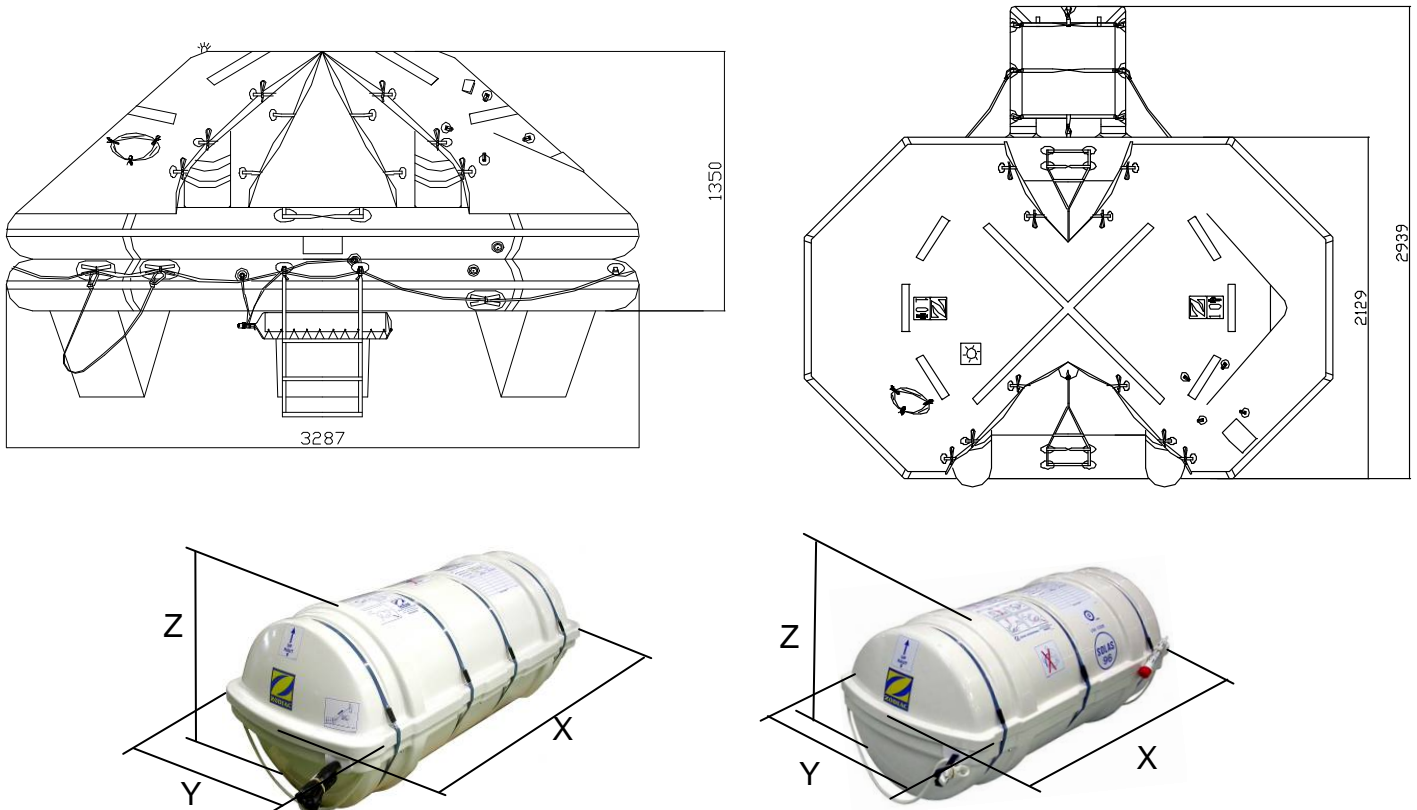

10 MAN THROW OVER BOARD SELF RIGHTING LIFERAFT ROUND CONTAINER SOLAS A & B PACK

10 MAN	A PACK			B PACK		
Container	N13			N12		
Dimensions	X: 1275 mm X: 4' 2,2"	Y: 610 mm Y: 2' 0,02"	Z: 590 mm Z: 1' 11,23"	X: 1160 mm X: 3' 9,67"	Y: 560 mm Y: 1' 10,05"	Z: 513 mm Z: 1' 8,2"
Liferaft Net Weight	98 kg / 217 pounds			73 kg / 161 pounds		
Max. height stowage	25 m / 83'			25 m / 83'		
Painter line length	35 m / 115'					
Inflation Cylinder	1 x 10 liter					

 Crate	X: 1355 mm X: 4' 5,35"	Y: 650 mm Y: 2' 1,6"	Z: 740 mm Z: 2' 5,14"	X: 1240 mm X: 4' 0,82"	Y: 620 mm Y: 2' 0,41"	Z: 700 mm Z: 2' 3,56"
	125 kg / 276 pounds			95 kg / 210 pounds		
	0,652 m3 / 23,02 cubic foot			0,539 m3 / 19,01 cubic foot		

Dimensions and weight +/- 5%
 SURVITEC SAS reserves the right to change specification without notice.
 For installation, add minimum +10mm for clearance to dimensions of the container.