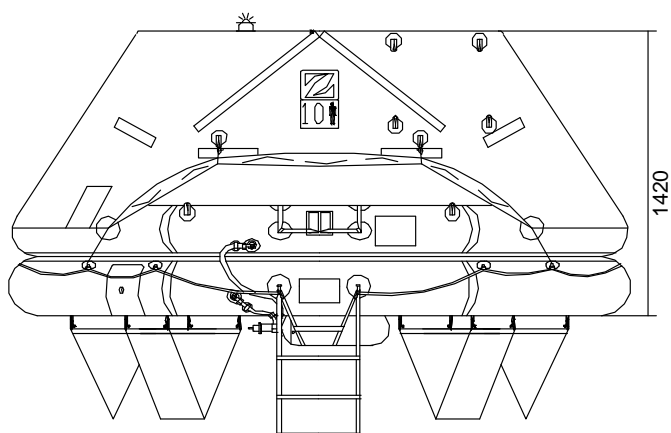

# 10 MAN THROW OVER BOARD LIFERAFT XTREM – LOW PROFILE CONTAINER SOLAS A & B PACK

10 MAN	A PACK			B PACK		
Container	N139H			N139		
Dimensions	X: 940 mm	Y: 640 mm	Z: 364 mm	X: 940 mm	Y: 640 mm	Z: 314 mm
	X: 3' 1,01"	Y: 2' 1,2"	Z: 1' 2,34"	X: 3' 1,01"	Y: 2' 1,2"	Z: 1' 0,37"
Liferaft Net Weight	87 kg / 192 pounds			63 kg / 139 pounds		
Max. height storage	18 m / 60'			18 m / 60'		
Painter line length	30 m / 99'					
Inflation Cylinder	1 x 6,7 liter					

 Crate	X: 960 mm	Y: 690 mm	Z: 350 mm	X: 960 mm	Y: 690 mm	Z: 350 mm
	X: 3' 1,8"	Y: 2' 3,17"	Z: 1' 1,78"	X: 3' 1,8"	Y: 2' 3,17"	Z: 1' 1,78"
	91 kg / 201 pounds			67 kg / 148 pounds		
	0,232 m3 / 8,19 cubic foot			0,232 m3 / 8,19 cubic foot		