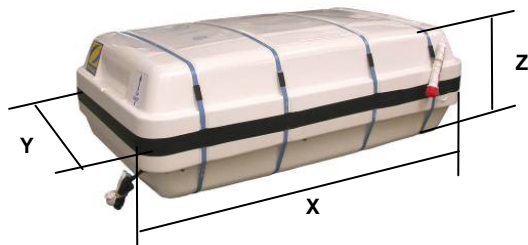

# 10 MAN THROW OVER BOARD LIFERAFT XTREM – LOW PROFILE CONTAINER SOLAS A & B PACK

10 MAN	A PACK			B PACK		
Container	N139H			N139		
Dimensions	X: 940 mm	Y: 640 mm	Z: 364 mm	X: 940 mm	Y: 640 mm	Z: 314 mm
	X: 3' 1,01"	Y: 2' 1,2"	Z: 1' 2,34"	X: 3' 1,01"	Y: 2' 1,2"	Z: 1' 0,37"
Liferaft Net Weight	87 kg / 192 pounds			63 kg / 139 pounds		
Max. height storage	18 m / 60'			18 m / 60'		
Painter line length	30 m / 99'					
Inflation Cylinder	1 x 6,7 liter					

 Crate	X: 960 mm	Y: 690 mm	Z: 350 mm	X: 960 mm	Y: 690 mm	Z: 350 mm
	X: 3' 1,8"	Y: 2' 3,17"	Z: 1' 1,78"	X: 3' 1,8"	Y: 2' 3,17"	Z: 1' 1,78"
	91 kg / 201 pounds			67 kg / 148 pounds		
	0,232 m3 / 8,19 cubic foot			0,232 m3 / 8,19 cubic foot		