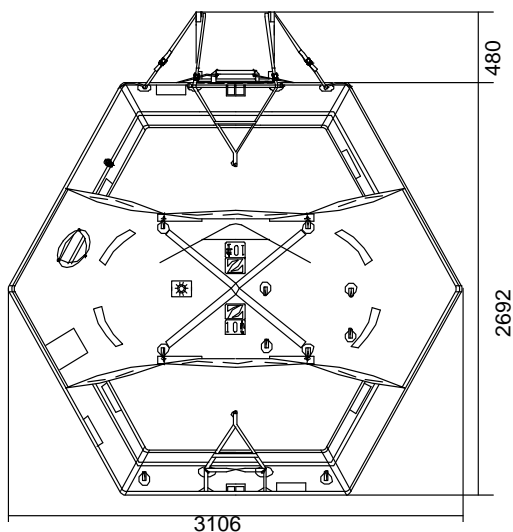

# 10 MAN THROW OVER BOARD LIFERAFT XTREM – LOW PROFILE CONTAINER SOLAS A & B PACK

10 MAN	A PACK			B PACK		
Container	N139H			N139		
Dimensions	X: 940 mm	Y: 640 mm	Z: 364 mm	X: 940 mm	Y: 640 mm	Z: 314 mm
	X: 3' 1,01"	Y: 2' 1,2"	Z: 1' 2,34"	X: 3' 1,01"	Y: 2' 1,2"	Z: 1' 0,37"
Liferaft Net Weight	87 kg / 192 pounds			63 kg / 139 pounds		
Max. height storage	18 m / 60'			18 m / 60'		
Painter line length	30 m / 99'					
Inflation Cylinder	1 x 6,7 liter					

 Crate	X: 960 mm	Y: 690 mm	Z: 350 mm	X: 960 mm	Y: 690 mm	Z: 350 mm
	X: 3' 1,8"	Y: 2' 3,17"	Z: 1' 1,78"	X: 3' 1,8"	Y: 2' 3,17"	Z: 1' 1,78"
	91 kg / 201 pounds			67 kg / 148 pounds		
	0,232 m3 / 8,19 cubic foot			0,232 m3 / 8,19 cubic foot		

Dimensions and weight +/- 5%  
 SURVITEC SAS reserves the right to change specification without notice.  
 For installation, add minimum +10mm for clearance to dimensions of the container.