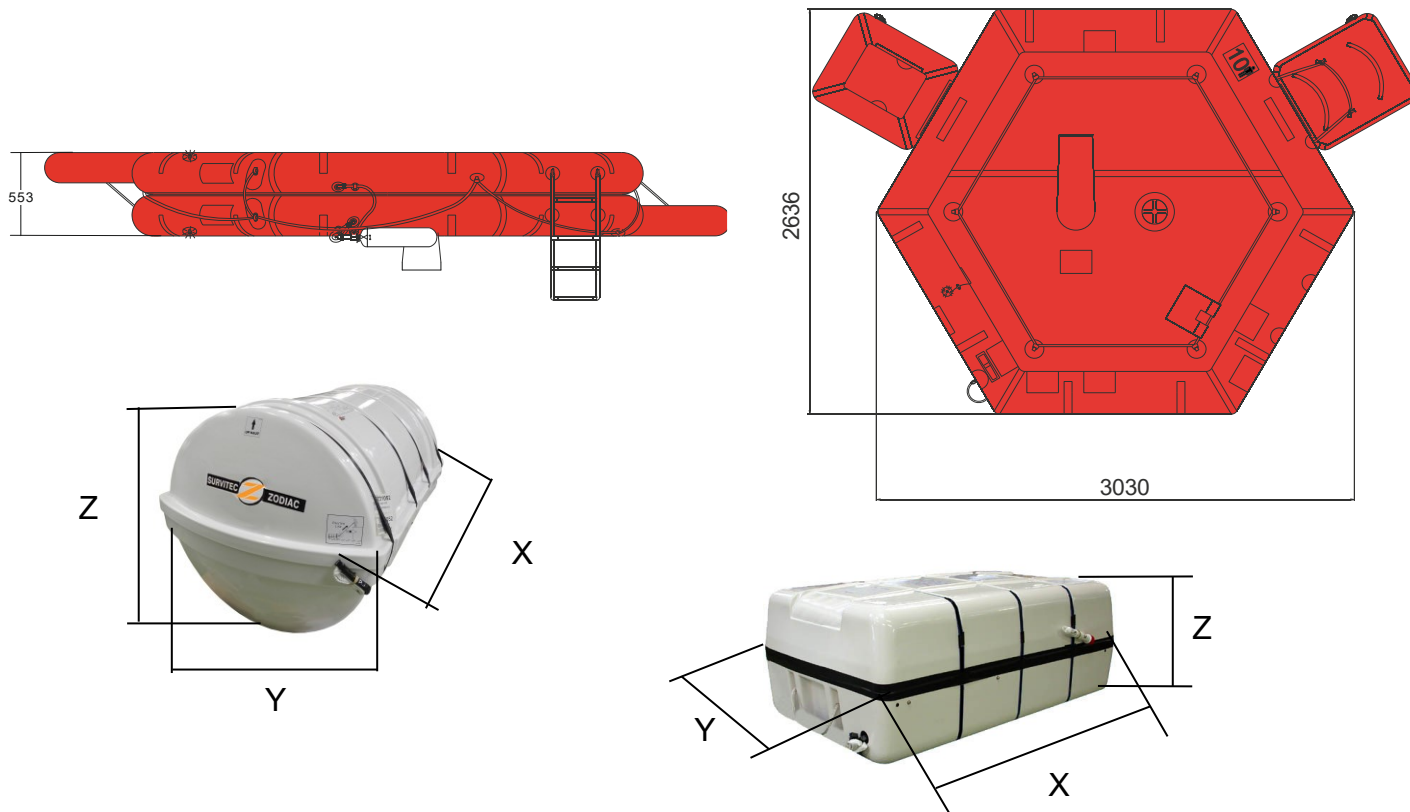

IBA 10 MAN OPEN REVERSIBLE INFLATABLE LIFERAFT ROUND CONTAINER – LOW PROFILE CONTAINER

10 MAN	ROUND CONT			LPC		
Container	N11			N132		
Dimensions	X: 1020 mm X: 3' 4,16"	Y: 476 mm Y: 1' 6,75"	Z: 440 mm Z: 1' 5,33"	X: 890 mm X: 2' 11,04"	Y: 520 mm Y: 1' 8,48"	Z: 333 mm Z: 1' 1,12"
Liferaft Net Weight	46 kg / 102 pounds			46 kg / 102 pounds		
Max. height stowage	36 m / 119'					
Painter line length	25 m / 83'					
Inflation Cylinder	1 X 6,7 liter					

Crate	X: 1070 mm X: 3' 6,13"	Y: 560 mm Y: 1' 10,05"	Z: 610 mm Z: 2' 0,02"	X: 930 mm X: 3' 0,62"	Y: 540 mm Y: 1' 9,26"	Z: 350 mm Z: 1' 1,78"
		58 kg / 128 pounds		48 kg / 106 pounds		0,176 m3 / 6,21 cubic foot

Towing force	2 knots	3 knots
Without sea anchor	41 daN	78 daN
With sea anchor	90 daN	165 daN

Approvals: **USCG**

IBA 10 cont rond & LPC.doc Issue: 6 Date: 16/06/2017

Dimensions and weight +/- 5%
SURVITEC SAS reserves the right to change specification without notice.
For installation, add minimum +10mm for clearance to dimensions of the container.