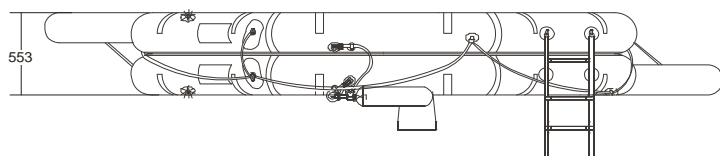

IBA 10 MAN OPEN REVERSIBLE INFLATABLE LIFERAFT ROUND CONTAINER – LOW PROFILE CONTAINER

10 MAN	ROUND CONT			LPC		
Container	N11			N132		
Dimensions	X: 1020 mm	Y: 476 mm	Z: 440 mm	X: 890 mm	Y: 520 mm	Z: 315 mm
	X: 3' 4,16"	Y: 1' 6,75"	Z: 1' 5,33"	X: 2' 11,04"	Y: 1' 8,48"	Z: 1' 0,41"
Liferaft Net Weight	46 kg / 102 pounds			46 kg / 102 pounds		
Max. height stowage	15 m / 50'			18 m / 60'		
Painter line length	25 m / 83'					
Inflation Cylinder	1 X 6,7 liter					

 Crate	X: 1070 mm	Y: 560 mm	Z: 610 mm	X: 930 mm	Y: 540 mm	Z: 350 mm
		X: 3' 6,13"	Y: 1' 10,05"	Z: 2' 0,02"	X: 3' 0,62"	Y: 1' 9,26"
	66 kg / 146 pounds			48 kg / 106 pounds		
	0,366 m3 / 12,91 cubic foot			0,176 m3 / 6,21 cubic foot		

Towing force	2 knots	3 knots
Without sea anchor	- daN	- daN
With sea anchor	60 daN	105 daN

Approvals: **USCG**

IBA 10 cont rond & LPC 24012012 KLT.doc Issue: 2 Date: 24/01/2012

Dimensions and weight +/- 5%
 SURVITEC SAS reserves the right to change specification without notice.
 For installation, add minimum +10mm for clearance to dimensions of the container.