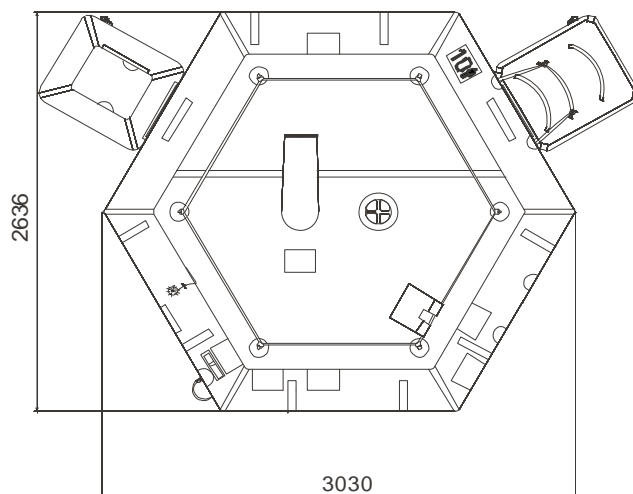

IBA 10 MAN OPEN REVERSIBLE INFLATABLE LIFERAFT ROUND CONTAINER – LOW PROFILE CONTAINER

10 MAN	ROUND CONT			LPC		
Container	N11			N132		
Dimensions	X: 1020 mm	Y: 476 mm	Z: 440 mm	X: 890 mm	Y: 520 mm	Z: 315 mm
	X: 3' 4,16"	Y: 1' 6,75"	Z: 1' 5,33"	X: 2' 11,04"	Y: 1' 8,48"	Z: 1' 0,41"
Liferaft Net Weight	46 kg / 102 pounds			46 kg / 102 pounds		
Max. height stowage	15 m / 50'			18 m / 60'		
Painter line length	25 m / 83'					
Inflation Cylinder	1 X 6,7 liter					

 Crate	X: 1070 mm	Y: 560 mm	Z: 610 mm	X: 930 mm	Y: 540 mm	Z: 350 mm
		X: 3' 6,13"	Y: 1' 10,05"	Z: 2' 0,02"	X: 3' 0,62"	Y: 1' 9,26"
	66 kg / 146 pounds			48 kg / 106 pounds		
	0,366 m3 / 12,91 cubic foot			0,176 m3 / 6,21 cubic foot		

Towing force	2 knots	3 knots
Without sea anchor	- daN	- daN
With sea anchor	60 daN	105 daN

Approvals: **USCG**

IBA 10 cont rond & LPC 24012012 KLT.doc Issue: 2 Date: 24/01/2012

Dimensions and weight +/- 5%
 SURVITEC SAS reserves the right to change specification without notice.
 For installation, add minimum +10mm for clearance to dimensions of the container.