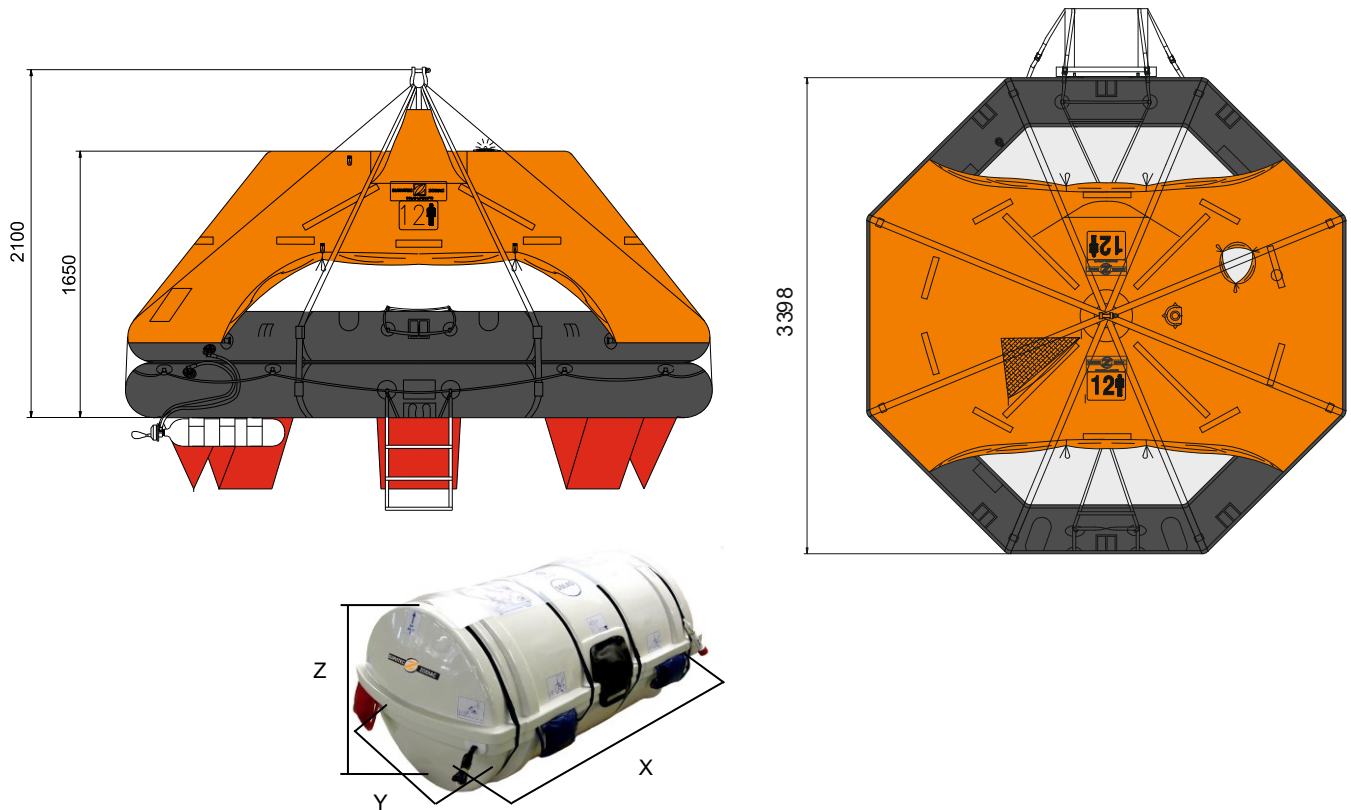

12 PERSON DAVIT LAUNCHED LIFERAFT ROUND CONTAINER

12 MAN	A PACK			B PACK		
Container	N15B			N14B		
Dimensions	X: 1275 mm	Y: 800 mm	Z: 740 mm	X: 1275 mm	Y: 680 mm	Z: 615 mm
	X: 4' 2,2"	Y: 2' 7,5"	Z: 2' 5,14"	X: 4' 2,2"	Y: 2' 2,78"	Z: 2' 0,22"
Liferaft Net Weight	145 kg / 320 pounds			110 kg / 243 pounds		
Height stowage	25 m / 834		36 m / 119'	25 m / 834		36 m / 119'
Painter line length	35 m / 115'		50 m / 165'	35 m / 115'		50 m / 165'
Inflation Cylinder	1 x 15 liter					

 Crate	X: 1355 mm	Y: 840 mm	Z: 900 mm	X: 1355 mm	Y: 720 mm	Z: 770 mm
	X: 4' 5,35"	Y: 2' 9,08"	Z: 2' 11,44"	X: 4' 5,35"	Y: 2' 4,35"	Z: 2' 6,32"
	170 kg / 375 pounds			135 kg / 298 pounds		
	1,025 m3 / 36,18 cubic foot			0,752 m3 / 26,53 cubic foot		

Towing force	2 knots	3 knots
Without sea anchor	55 daN	97 daN
With sea anchor	100 daN	182 daN

Davit requirement	Used only with davit Ned Deck CAR35
--------------------------	-------------------------------------

Approvals:	EC (MED) – USCG – TC – RMRS – BV – CCS
-------------------	---

12 DL cont rond.doc	Issue: 9	Date: 20/01/2020
---------------------	----------	------------------

Dimensions and weight +/- 5%
 SURVITEC SAS reserves the right to change specification without notice.
 For installation, add minimum +10mm for clearance to dimensions of the container.