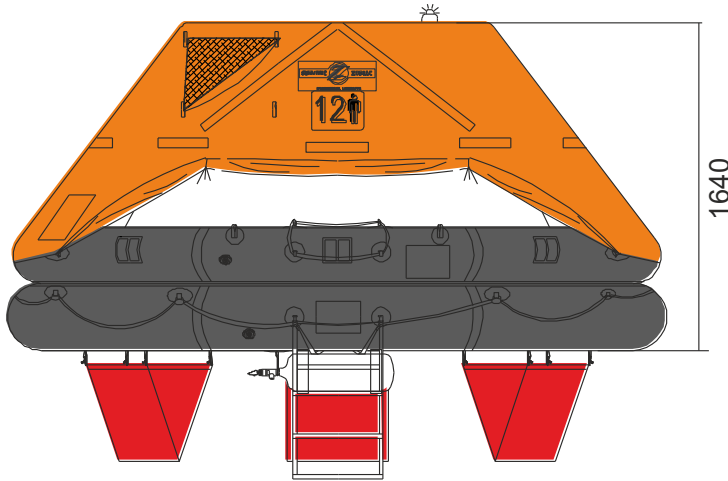

12 MAN THROW OVER BOARD LIFERAFT (NG) LOW PROFILE CONTAINER SOLAS A & B PACK

12 MAN (NG)	A PACK			B PACK		
Container	N135			N134		
Dimensions	X: 1088 mm X: 3' 6,84"	Y: 666 mm Y: 2' 2,23"	Z: 389 mm Z: 1' 3,32"	X: 965 mm X: 3' 2"	Y: 596 mm Y: 1' 11,47"	Z: 380 mm Z: 1' 2,97"
Liferaft Net Weight	100 kg / 221 pounds			69 kg / 153 pounds		
Max. height stowage	25 m / 83'			25 m / 83'		
Painter line length	35 m / 115'					
Inflation Cylinder	1 x 8 liter					

 Crate	X: 1140 mm X: 3' 8,89"	Y: 690 mm Y: 2' 3,17"	Z: 410 mm Z: 1' 4,15"	X: 1020 mm X: 3' 4,16"	Y: 630 mm Y: 2' 0,81"	Z: 400 mm Z: 1' 3,75"
	104 kg / 230 pounds			73 kg / 161 pounds		
	0,323 m3 / 11,39 cubic foot			0,258 m3 / 9,08 cubic foot		

Towing force	2 knots	3 knots
Without sea anchor	52 daN	90 daN
With sea anchor	97 daN	175 daN

Approvals:	EC (MED) – USCG – TC – BV
-------------------	----------------------------------

12 TO NG LPC.doc	Issue: 5	Date: 08/02/2017
------------------	----------	------------------