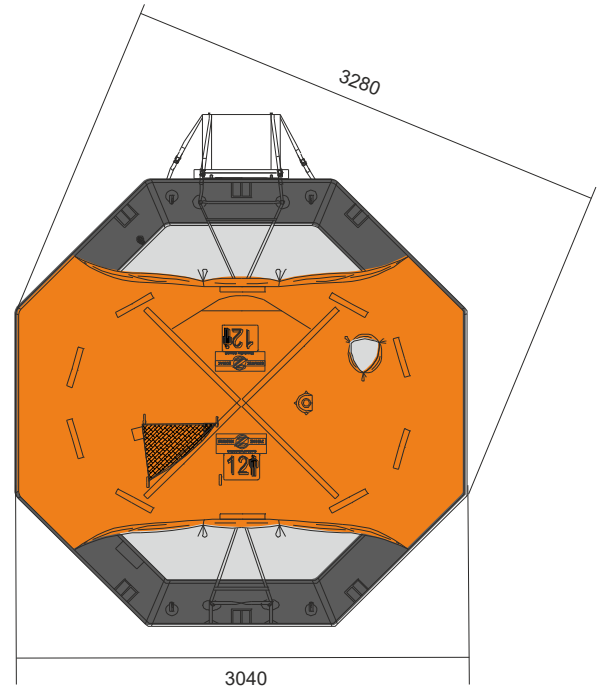

12 MAN THROW OVER BOARD LIFERAFT (NG) LOW PROFILE CONTAINER SOLAS A & B PACK

12 MAN (NG)	A PACK			B PACK		
Container	N135			N134		
Dimensions	X: 1088 mm X: 3' 6,84"	Y: 666 mm Y: 2' 2,23"	Z: 389 mm Z: 1' 3,32"	X: 965 mm X: 3' 2"	Y: 596 mm Y: 1' 11,47"	Z: 380 mm Z: 1' 2,97"
Liferaft Net Weight	100 kg / 221 pounds			69 kg / 153 pounds		
Max. height stowage	25 m / 83'			25 m / 83'		
Painter line length	35 m / 115'					
Inflation Cylinder	1 x 8 liter					

 Crate	X: 1140 mm X: 3' 8,89"	Y: 690 mm Y: 2' 3,17"	Z: 410 mm Z: 1' 4,15"	X: 1020 mm X: 3' 4,16"	Y: 630 mm Y: 2' 0,81"	Z: 400 mm Z: 1' 3,75"
	104 kg / 230 pounds			73 kg / 161 pounds		
	0,323 m3 / 11,39 cubic foot			0,258 m3 / 9,08 cubic foot		

Towing force	2 knots	3 knots
Without sea anchor	52 daN	90 daN
With sea anchor	97 daN	175 daN

Approvals:	EC (MED) – USCG – TC – BV
-------------------	----------------------------------

12 TO NG LPC.doc	Issue: 5	Date: 08/02/2017
------------------	----------	------------------

Dimensions and weight +/- 5%
SURVITEC SAS reserves the right to change specification without notice.
For installation, add minimum +10mm for clearance to dimensions of the container.