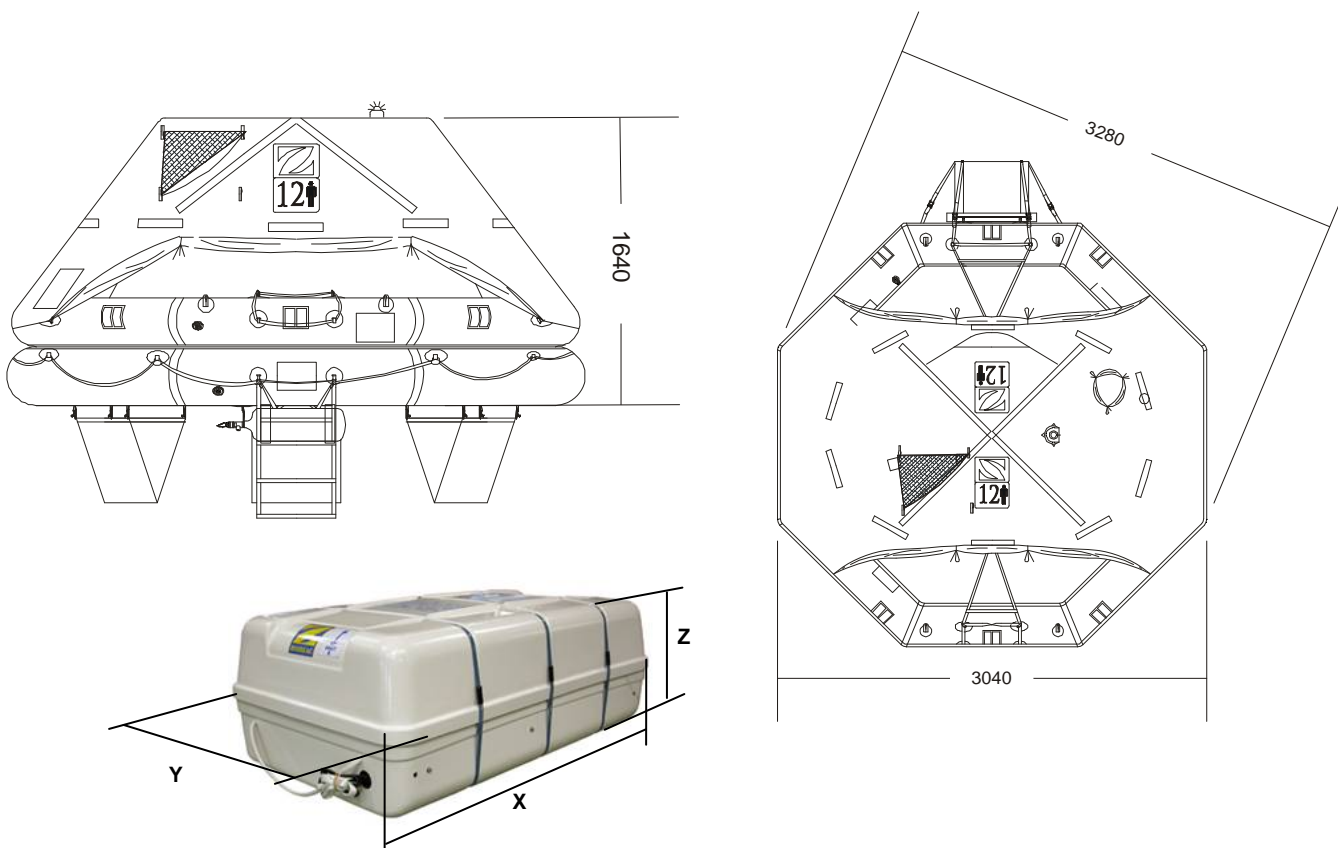

12 MAN THROW OVER BOARD LIFERAFT (NG) LOW PROFILE CONTAINER SOLAS A & B PACK

12 MAN (NG)	A PACK			B PACK		
Container	N135			N134		
Dimensions	X: 1088 mm X: 3' 6,84"	Y: 666 mm Y: 2' 2,23"	Z: 389 mm Z: 1' 3,32"	X: 965 mm X: 3' 2"	Y: 596 mm Y: 1' 11,47"	Z: 380 mm Z: 1' 2,97"
Liferaft Net Weight	100 kg / 221 pounds			69 kg / 153 pounds		
Max. height stowage	18 m / 60'			18 m / 60'		
Painter line length	30 m / 99'					
Inflation Cylinder	1 x 8 liter					

 Crate	X: 1140 mm X: 3' 8,89"	Y: 690 mm Y: 2' 3,17"	Z: 410 mm Z: 1' 4,15"	X: 1020 mm X: 3' 4,16"	Y: 630 mm Y: 2' 0,81"	Z: 400 mm Z: 1' 3,75"
	105 kg / 232 pounds			73 kg / 161 pounds		
	0,323 m3 / 11,39 cubic foot			0,258 m3 / 9,08 cubic foot		

Towing force	2 knots	3 knots
Without sea anchor	50 daN	85 daN
With sea anchor	90 daN	170 daN

Approvals: **EC (MED) – USCG – TC – BV**

12 TO NG LPC 10012008 KLT.doc Issue : 2 Date: 10/01/2008

Dimensions and weight +/- 5%
 SURVITEC SAS reserves the right to change specification without notice.
 For installation, add minimum +10mm for clearance to dimensions of the container.