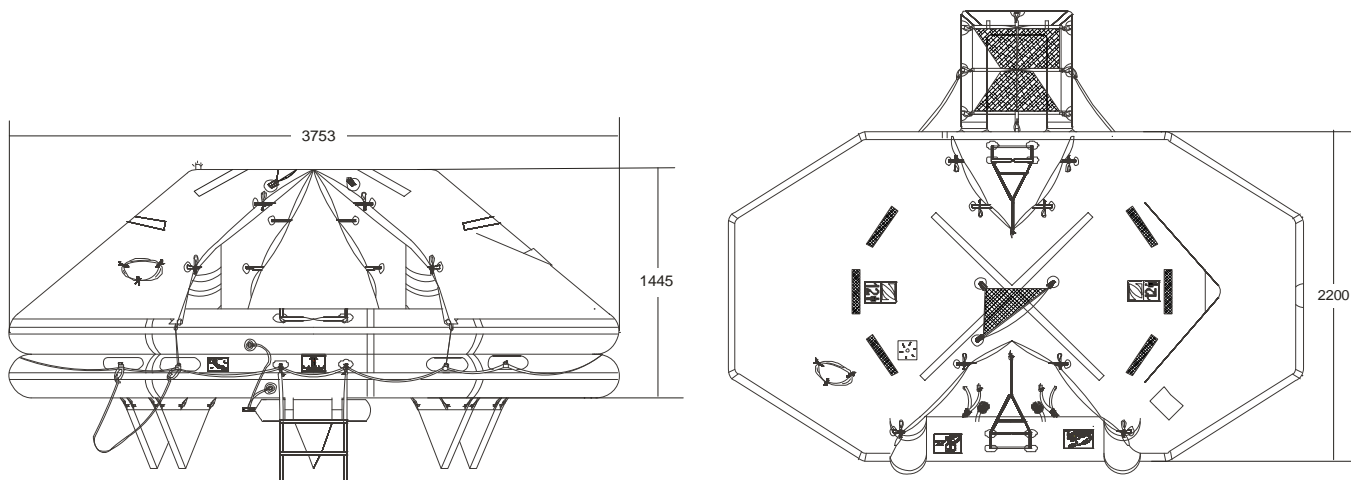

# 12 MAN THROW OVER BOARD SELF RIGHTING LIFERAFT ROUND CONTAINER SOLAS A & B PACK

12 MAN	A PACK			B PACK		
<b>Container</b>	<b>N13</b>			<b>N12</b>		
Dimensions	X: 1275 mm	Y: 610 mm	Z: 590 mm	X: 1160 mm	Y: 560 mm	Z: 513 mm
Liferaft Net Weight	114 kg / 252 pounds			82 kg / 181 pounds		
Max. height stowage	25 m / 83'			25 m / 83'		
Painter line length	35 m / 115'					
Inflation Cylinder	1 x 15 liter					
 <b>Crate</b>	X: 1355 mm	Y: 650 mm	Z: 740 mm	X: 1240 mm	Y: 620 mm	Z: 700 mm
	X: 4' 5,35"	Y: 2' 1,6"	Z: 2' 5,14"	X: 4' 0,82"	Y: 2' 0,41"	Z: 2' 3,56"
	141 kg / 311 pounds			104 kg / 230 pounds		
	0,652 m3 / 23,02 cubic foot			0,539 m3 / 19,01 cubic foot		
<b>Towing force</b>	<b>2 knots</b>			<b>3 knots</b>		
Without sea anchor	60 daN			145 daN		
With sea anchor	105 daN			230 daN		

**Approvals:** EC (MED) – TC – BV

12 TO SR 28042008 KLT.doc Issue : 2 Date: 28/04/2008

Dimensions and weight +/- 5%  
 SURVITEC SAS reserves the right to change specification without notice.  
 For installation, add minimum +10mm for clearance to dimensions of the container.