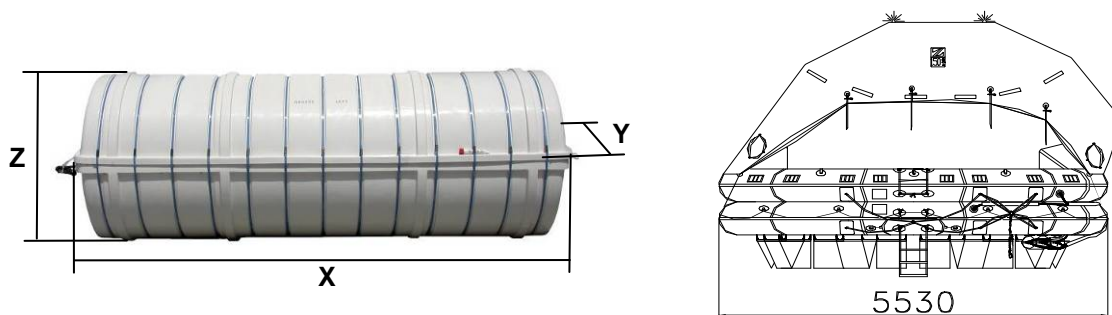

150 MAN THROW OVER BOARD SELF RIGHTING LIFERAFT ROUND CONTAINER SOLAS A & B PACK

150 MAN	A PACK			B PACK		
Container	N24			N23		
Dimensions	X: 3340 mm	Y: 1150 mm	Z: 1135 mm	X: 3340 mm	Y: 1050 mm	Z: 1035 mm
	X: 10' 11,5"	Y: 3' 9,28"	Z: 3' 8,69"	X: 10' 11,5"	Y: 3' 5,34"	Z: 3' 4,75"
Liferaft Net Weight	1300 kg / 2866 pounds			880 kg / 1941 pounds		
Max. height stowage	25 m / 83'			25 m / 83'		
Firing line length	35 m / 115'					
Inflation Cylinder	6 x 35 liter					

 Crate	X: 3450 mm	Y: 1250 mm	Z: 1215 mm	X: 3450 mm	Y: 1150 mm	Z: 1115 mm
	X: 11' 3,83"	Y: 4' 1,22"	Z: 3' 11,84"	X: 11' 3,83"	Y: 3' 9,28"	Z: 3' 7,9"
	1400 kg / 3087 pounds			970 kg / 2139 pounds		
	5,24 m3 / 185,02 cubic foot			4,424 m3 / 156,21 cubic foot		

Towing force	2 knots	3 knots
Without sea anchor	240 daN	470 daN
With sea anchor	270 daN	510 daN

Approvals: **EC (MED) – TC – BV**

150 TO SR 22112006 CJN.doc Issue : 3 Date: 22/11/2006

Dimensions and weight +/- 5%
 SURVITEC SAS reserves the right to change specification without notice.
 For installation, add minimum +10mm for clearance to dimensions of the container.