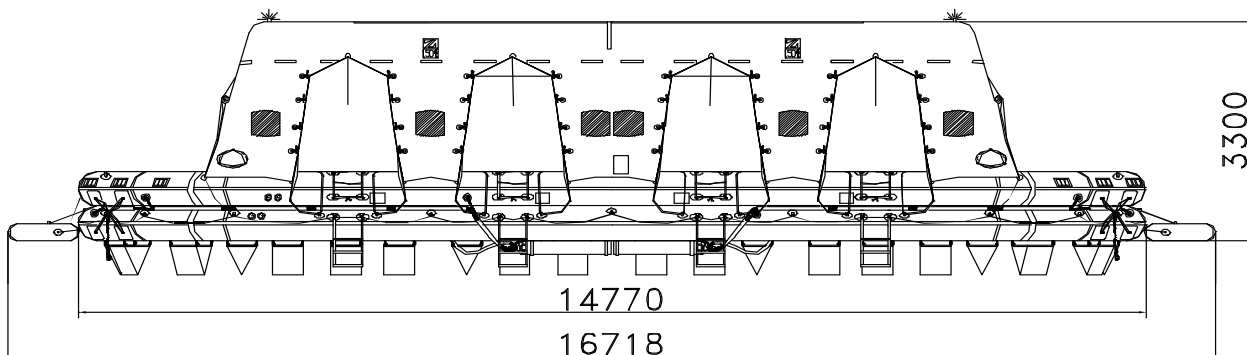

150 MAN THROW OVER BOARD SELF RIGHTING LIFERAFT ROUND CONTAINER SOLAS A & B PACK

150 MAN	A PACK			B PACK		
Container	N24			N23		
Dimensions	X: 3340 mm	Y: 1150 mm	Z: 1135 mm	X: 3340 mm	Y: 1050 mm	Z: 1035 mm
	X: 10' 11,5"	Y: 3' 9,28"	Z: 3' 8,69"	X: 10' 11,5"	Y: 3' 5,34"	Z: 3' 4,75"
Liferaft Net Weight	1300 kg / 2866 pounds			880 kg / 1941 pounds		
Max. height stowage	25 m / 83'			25 m / 83'		
Firing line length	35 m / 115'					
Inflation Cylinder	6 x 35 liter					

 Crate	X: 3450 mm	Y: 1250 mm	Z: 1215 mm	X: 3450 mm	Y: 1150 mm	Z: 1115 mm
	X: 11' 3,83"	Y: 4' 1,22"	Z: 3' 11,84"	X: 11' 3,83"	Y: 3' 9,28"	Z: 3' 7,9"
	1400 kg / 3087 pounds			970 kg / 2139 pounds		
	5,24 m3 / 185,02 cubic foot			4,424 m3 / 156,21 cubic foot		

Towing force	2 knots	3 knots
Without sea anchor	240 daN	470 daN
With sea anchor	270 daN	510 daN

Approvals: **EC (MED) – TC – BV**

150 TO SR 22112006 CJN.doc Issue : 3 Date: 22/11/2006

Dimensions and weight +/- 5%
 SURVITEC SAS reserves the right to change specification without notice.
 For installation, add minimum +10mm for clearance to dimensions of the container.