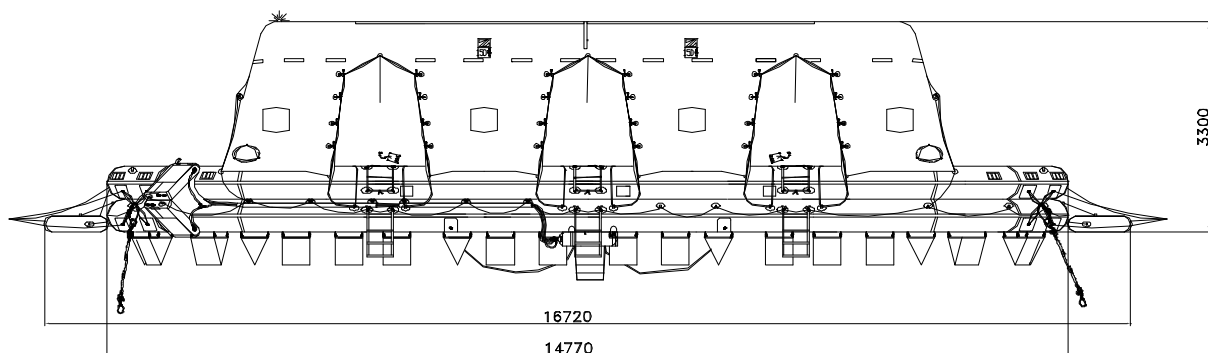

150 MAN THROW OVER BOARD VENTURI LIFERAFT ROUND CONTAINER SOLAS B PACK

150 MAN	B PACK		
Container	N19		
Dimensions	X: 1930 mm	Y: 1150 mm	Z: 1120 mm
	X: 6' 3,99"	Y: 3' 9,28"	Z: 3' 8,1"
Liferaft Net Weight	490 kg / 1081 pounds		
Max. height stowage	20 m / 66'		
Firing line length	35 m / 115'		
Inflation Cylinder	2 x 35 liter + 1 x 2,83 liter		

 Crate	X: 2100 mm	Y: 1250 mm	Z: 1270 mm
	X: 6' 10,68"	Y: 4' 1,22"	Z: 4' 2"
	565 kg / 1246 pounds		
3,334 m3 / 117,72 cubic foot			

Towing force	2 knots	3 knots
Without sea anchor	240 daN	470 daN
With sea anchor	270 daN	510 daN

Approvals: **EC (MED) – TC – BV – USCG**

150 TO V cont rond 20052011 KLT.doc Issue: 3 Date: 20/05/2011

Dimensions and weight +/- 5%
 SURVITEC SAS reserves the right to change specification without notice.
 For installation, add minimum +10mm for clearance to dimensions of the container.