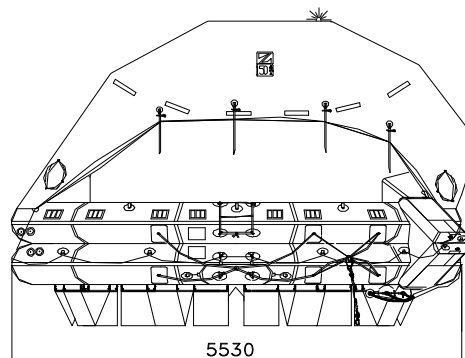

150 MAN THROW OVER BOARD VENTURI LIFERAFT ROUND CONTAINER SOLAS B PACK

150 MAN	B PACK		
Container	N19		
Dimensions	X: 1930 mm	Y: 1150 mm	Z: 1120 mm
	X: 6' 3,99"	Y: 3' 9,28"	Z: 3' 8,1"
Liferaft Net Weight	490 kg / 1081 pounds		
Max. height stowage	20 m / 66'		
Firing line length	35 m / 115'		
Inflation Cylinder	2 x 35 liter + 1 x 2,83 liter		

 Crate	X: 2100 mm	Y: 1250 mm	Z: 1270 mm
	X: 6' 10,68"	Y: 4' 1,22"	Z: 4' 2"
	565 kg / 1246 pounds		
3,334 m3 / 117,72 cubic foot			

Towing force	2 knots	3 knots
Without sea anchor	240 daN	470 daN
With sea anchor	270 daN	510 daN

Approvals: **EC (MED) – TC – BV – USCG**

150 TO V cont rond 20052011 KLT.doc Issue: 3 Date: 20/05/2011

Dimensions and weight +/- 5%
 SURVITEC SAS reserves the right to change specification without notice.
 For installation, add minimum +10mm for clearance to dimensions of the container.