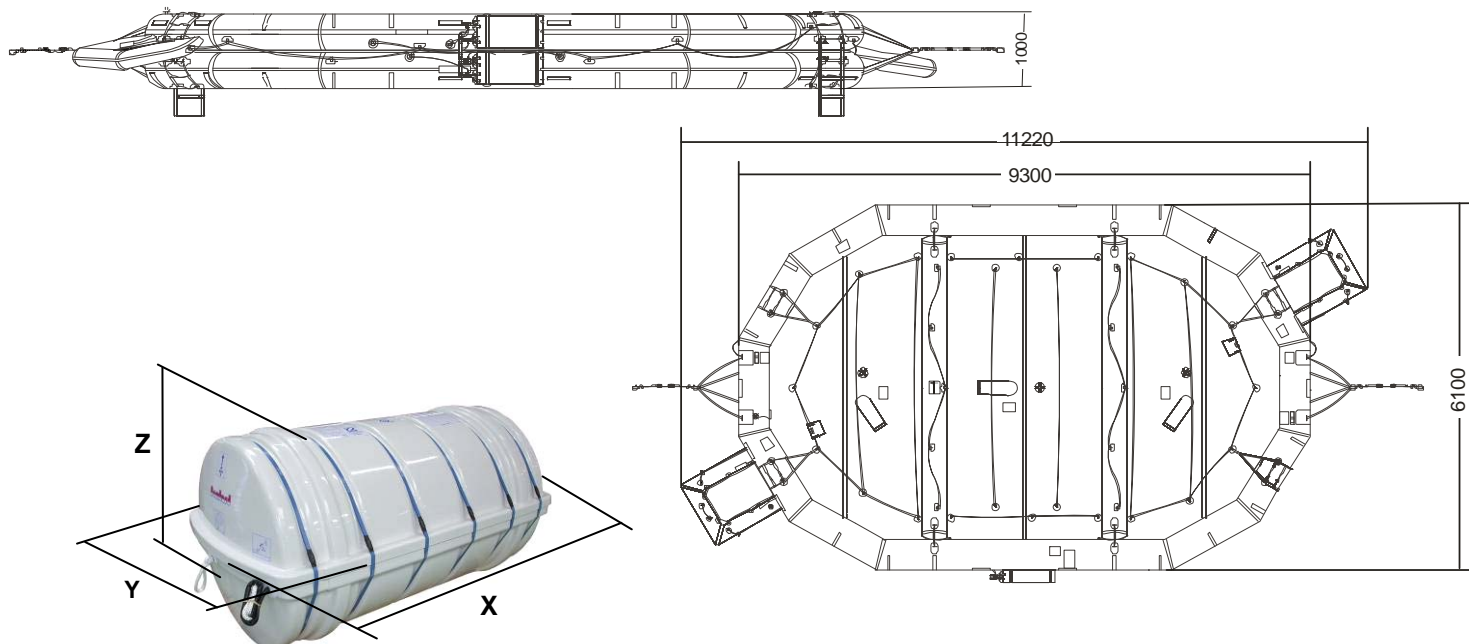

IBA CCG R 150 MAN OPEN REVERSIBLE INFLATABLE LIFERAFT ROUND CONTAINER

150 MAN			
Container	N18		
Dimensions	X: 1560 mm	Y: 852 mm	Z: 835 mm
	X: 5' 1,42"	Y: 2' 9,55"	Z: 2' 8,88"
Liferaft Net Weight	302 kg / 666 pounds		
Max. height storage	20 m / 66'		
Painter line length	20 m / 66'		
Inflation Cylinder	4 x 20 liter		

 Crate	X: 1645 mm	Y: 940 mm	Z: 1050 mm
	X: 5' 4,77"	Y: 3' 1,01"	Z: 3' 5,34"
	357 kg / 788 pounds		
1,624 m ³ / 57,34 cubic foot			

Towing force	2 knots	3 knots
Without sea anchor	220 daN	420 daN
With sea anchor	240 daN	480 daN

Approvals:	TC - CRS
-------------------	-----------------

IBA CCG R 150 cont rond 27052009 KLT.doc	Issue: 2	Date: 27/05/2009
--	----------	------------------

Dimensions and weight +/- 5%
 SURVITEC SAS reserves the right to change specification without notice.
 For installation, add minimum +10mm for clearance to dimensions of the container.