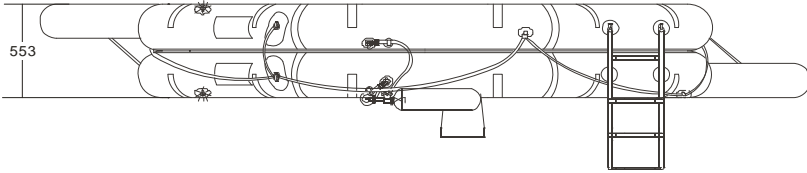

IBA CCG R 15 MAN

OPEN REVERSIBLE INFLATABLE LIFERAFT ROUND CONTAINER – LOW PROFILE CONTAINER

15 MAN	ROUND CONTAINER			LPC		
Container	N11			N132		
Dimensions	X: 1020 mm X: 3' 4,16"	Y: 476 mm Y: 1' 6,75"	Z: 440 mm Z: 1' 5,33"	X: 890 mm X: 2' 11,04"	Y: 520 mm Y: 1' 8,48"	Z: 315 mm Z: 1' 0,41"
Liferaft Net Weight	46 kg / 102 pounds			46 kg / 102 pounds		
Max. height stowage	15 m / 50'			18 m / 60'		
Painter line length	25 m / 83'					
Inflation Cylinder	1 x 6,7 liter					
 Crate	X: 1070 mm X: 3' 6,13"	Y: 560 mm Y: 1' 10,05"	Z: 610 mm Z: 2' 0,02"	X: 930 mm X: 3' 0,62"	Y: 540 mm Y: 1' 9,26"	Z: 350 mm Z: 1' 1,78"
	66 kg / 146 pounds			48 kg / 106 pounds		
	0,366 m3 / 12,91 cubic foot			0,176 m3 / 6,21 cubic foot		
Towing force	2 knots			3 knots		
With sea anchor	60 daN			105 daN		

Approvals: TC

IBA CCG R 15 cont rond & LPC 24012012 KLT.doc Issue: 4 Date: 24/01/2012

Dimensions and weight +/- 5%
 SURVITEC SAS reserves the right to change specification without notice.
 For installation, add minimum +10mm for clearance to dimensions of the container.