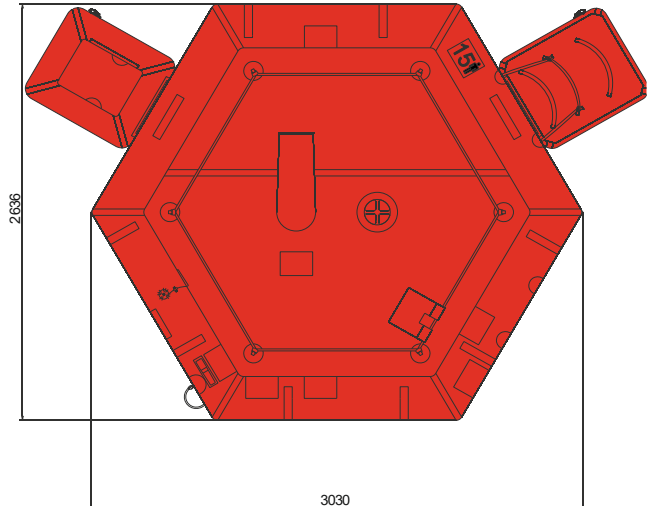

IBA CCG R 15 MAN

OPEN REVERSIBLE INFLATABLE LIFERAFT ROUND CONTAINER – LOW PROFILE CONTAINER

15 MAN	ROUND CONTAINER			LPC		
Container	N11			N132		
Dimensions	X: 1020 mm X: 3' 4,16"	Y: 476 mm Y: 1' 6,75"	Z: 440 mm Z: 1' 5,33"	X: 890 mm X: 2' 11,04"	Y: 520 mm Y: 1' 8,48"	Z: 315 mm Z: 1' 0,41"
Liferaft Net Weight	46 kg / 102 pounds			46 kg / 102 pounds		
Max. height stowage	15 m / 50'			18 m / 60'		
Painter line length	25 m / 83'					
Inflation Cylinder	1 x 6,7 liter					
 Crate	X: 1070 mm X: 3' 6,13"	Y: 560 mm Y: 1' 10,05"	Z: 610 mm Z: 2' 0,02"	X: 930 mm X: 3' 0,62"	Y: 540 mm Y: 1' 9,26"	Z: 350 mm Z: 1' 1,78"
	58 kg / 128 pounds			48 kg / 106 pounds		
	0,366 m3 / 12,91 cubic foot			0,176 m3 / 6,21 cubic foot		
Towing force	2 knots			3 knots		
Without sea anchor	41 daN			78 daN		
With sea anchor	90 daN			165 daN		

Approvals:	TC
-------------------	-----------

IBA CCG R 15 cont rond & LPC.doc	Issue: 7	Date: 21/02/2017
----------------------------------	----------	------------------

Dimensions and weight +/- 5%
 SURVITEC SAS reserves the right to change specification without notice.
 For installation, add minimum +10mm for clearance to dimensions of the container.