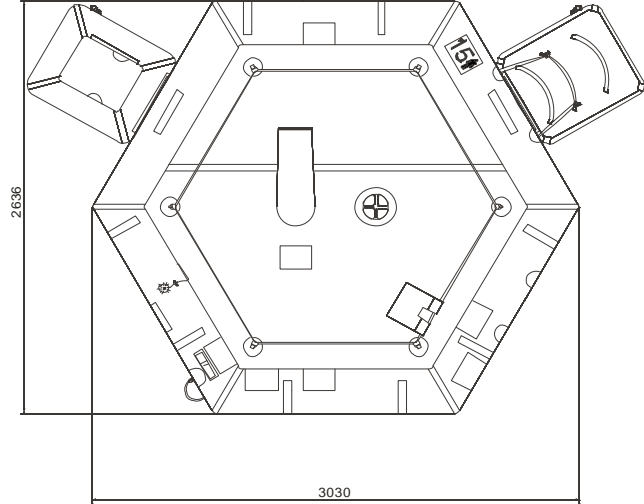

IBA CCG R 15 MAN

OPEN REVERSIBLE INFLATABLE LIFERAFT ROUND CONTAINER – LOW PROFILE CONTAINER

15 MAN	ROUND CONTAINER			LPC		
Container	N11			N132		
Dimensions	X: 1020 mm X: 3' 4,16"	Y: 476 mm Y: 1' 6,75"	Z: 440 mm Z: 1' 5,33"	X: 890 mm X: 2' 11,04"	Y: 520 mm Y: 1' 8,48"	Z: 315 mm Z: 1' 0,41"
Liferaft Net Weight	46 kg / 102 pounds			46 kg / 102 pounds		
Max. height stowage	15 m / 50'			18 m / 60'		
Painter line length	25 m / 83'					
Inflation Cylinder	1 x 6,7 liter					
 Crate	X: 1070 mm X: 3' 6,13"	Y: 560 mm Y: 1' 10,05"	Z: 610 mm Z: 2' 0,02"	X: 930 mm X: 3' 0,62"	Y: 540 mm Y: 1' 9,26"	Z: 350 mm Z: 1' 1,78"
	66 kg / 146 pounds			48 kg / 106 pounds		
	0,366 m3 / 12,91 cubic foot			0,176 m3 / 6,21 cubic foot		
Towing force	2 knots			3 knots		
With sea anchor	60 daN			105 daN		

Approvals: TC

IBA CCG R 15 cont rond & LPC 24012012 KLT.doc Issue: 4 Date: 24/01/2012

Dimensions and weight +/- 5%
 SURVITEC SAS reserves the right to change specification without notice.
 For installation, add minimum +10mm for clearance to dimensions of the container.