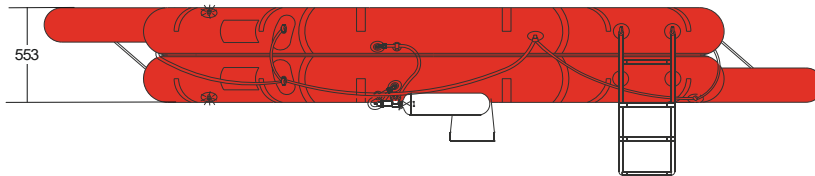

IBA CCG R 15 MAN

OPEN REVERSIBLE INFLATABLE LIFERAFT ROUND CONTAINER – LOW PROFILE CONTAINER

15 MAN	ROUND CONTAINER			LPC		
Container	N11			N132		
Dimensions	X: 1020 mm X: 3' 4,16"	Y: 476 mm Y: 1' 6,75"	Z: 440 mm Z: 1' 5,33"	X: 890 mm X: 2' 11,04"	Y: 520 mm Y: 1' 8,48"	Z: 315 mm Z: 1' 0,41"
Liferaft Net Weight	46 kg / 102 pounds			46 kg / 102 pounds		
Max. height stowage	15 m / 50'			18 m / 60'		
Painter line length	25 m / 83'					
Inflation Cylinder	1 x 6,7 liter					
 Crate	X: 1070 mm X: 3' 6,13"	Y: 560 mm Y: 1' 10,05"	Z: 610 mm Z: 2' 0,02"	X: 930 mm X: 3' 0,62"	Y: 540 mm Y: 1' 9,26"	Z: 350 mm Z: 1' 1,78"
	58 kg / 128 pounds			48 kg / 106 pounds		
	0,366 m3 / 12,91 cubic foot			0,176 m3 / 6,21 cubic foot		
Towing force	2 knots			3 knots		
Without sea anchor	41 daN			78 daN		
With sea anchor	90 daN			165 daN		

Approvals:	TC
-------------------	-----------

IBA CCG R 15 cont rond & LPC.doc	Issue: 7	Date: 21/02/2017
----------------------------------	----------	------------------

Dimensions and weight +/- 5%
 SURVITEC SAS reserves the right to change specification without notice.
 For installation, add minimum +10mm for clearance to dimensions of the container.