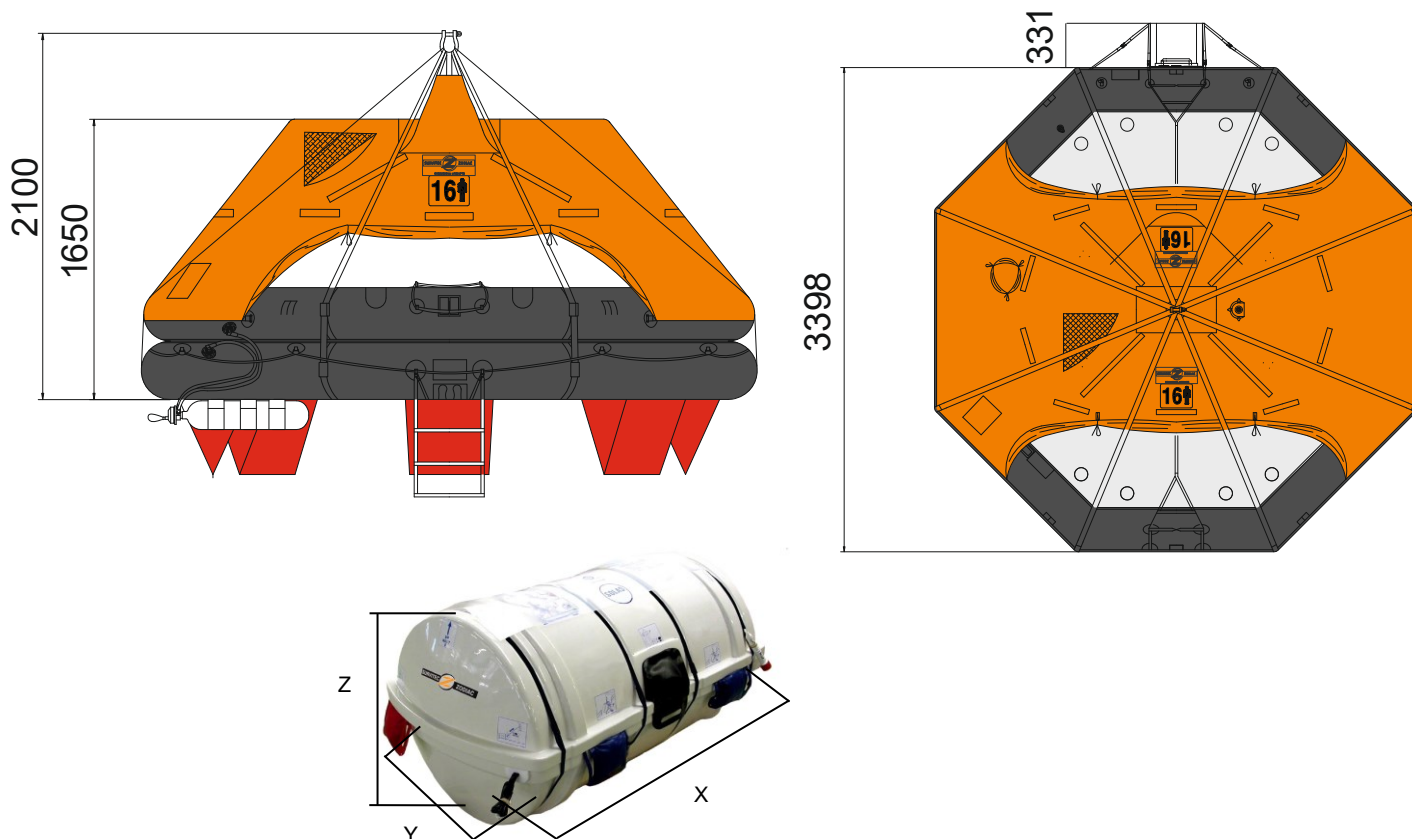

16 PERSON DAVIT LAUNCHED LIFERAFT ROUND CONTAINER

16 MAN	A PACK			B PACK		
Container	N15B			N14B		
Dimensions	X: 1275 mm X: 4' 2,2"	Y: 800 mm Y: 2' 7,5"	Z: 740 mm Z: 2' 5,14"	X: 1275 mm X: 4' 2,2"	Y: 680 mm Y: 2' 2,78"	Z: 615 mm Z: 2' 0,22"
Liferaft Net Weight	135 kg / 298 pounds			110 kg / 243 pounds		
Height stowage	25 m / 83'		36 m / 119'	25 m / 83'		36 m / 119'
Painter line length	35 m / 115'		50 m / 165'	35 m / 115'		50 m / 165'
Inflation Cylinder	1 x 15 liter					

Crate	A PACK			B PACK		
	X: 1355 mm X: 4' 5,35"	Y: 840 mm Y: 2' 9,08"	Z: 900 mm Z: 2' 11,44"	X: 1355 mm X: 4' 5,35"	Y: 720 mm Y: 2' 4,35"	Z: 770 mm Z: 2' 6,32"
	160 kg / 353 pounds			135 kg / 298 pounds		
	1,025 m3 / 36,18 cubic foot			0,752 m3 / 26,53 cubic foot		

Towing force	2 knots	3 knots
Without sea anchor	55 daN	97 daN
With sea anchor	100 daN	182 daN

Davit requirement	Used only with davit Ned Deck CAR35
--------------------------	-------------------------------------

Approvals:	EC (MED) – USCG – TC – RMRS – BV – CCS
-------------------	---

16 DL cont rond.doc	Issue: 9	Date: 20/01/2020
---------------------	----------	------------------

Dimensions and weight +/- 5%
 SURVITEC SAS reserves the right to change specification without notice.
 For installation, add minimum +10mm for clearance to dimensions of the container.