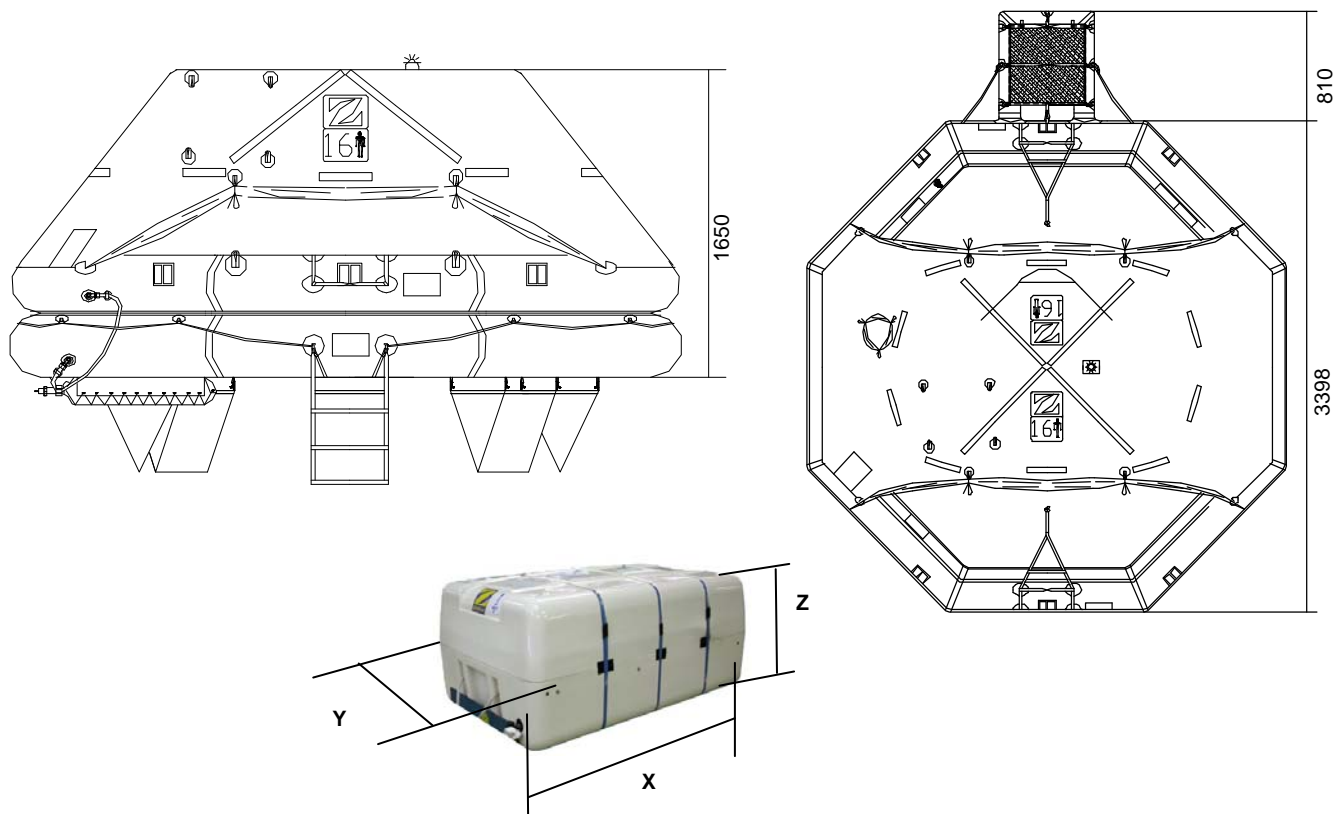

16 MAN THROW OVER BOARD LIFERAFT LOW PROFILE CONTAINER SOLAS A & B PACK

16 MAN	A PACK			B PACK		
Container	N136H			N136		
Dimensions	X: 1160 mm	Y: 730 mm	Z: 468 mm	X: 1160 mm	Y: 730 mm	Z: 408 mm
	X: 3' 9,67"	Y: 2' 4,75"	Z: 1' 6,43"	X: 3' 9,67"	Y: 2' 4,75"	Z: 1' 4,07"
Liferaft Net Weight	126 kg / 278 pounds			87 kg / 192 pounds		
Max. height stowage	18 m / 60'			18 m / 60'		
Painter line length	30 m / 99'					
Inflation Cylinder	1 x 15 liter					

 Crate	X: 1200 mm	Y: 760 mm	Z: 490 mm	X: 1200 mm	Y: 760 mm	Z: 430 mm
	X: 3' 11,25"	Y: 2' 5,93"	Z: 1' 7,3"	X: 3' 11,25"	Y: 2' 5,93"	Z: 1' 4,93"
	132 kg / 292 pounds			93 kg / 206 pounds		
	0,447 m3 / 15,78 cubic foot			0,393 m3 / 13,85 cubic foot		

Towing force	2 knots	3 knots
Without sea anchor	61 daN	88 daN
With sea anchor	66 daN	105 daN

Approvals:	EC (MED) – USCG – TC – BV – CCS
-------------------	--

16 TO LPC 24062011 KLT.doc	Issue: 6	Date: 24/06/2011
----------------------------	----------	------------------

Dimensions and weight +/- 5%
 SURVITEC SAS reserves the right to change specification without notice.
 For installation, add minimum +10mm for clearance to dimensions of the container.