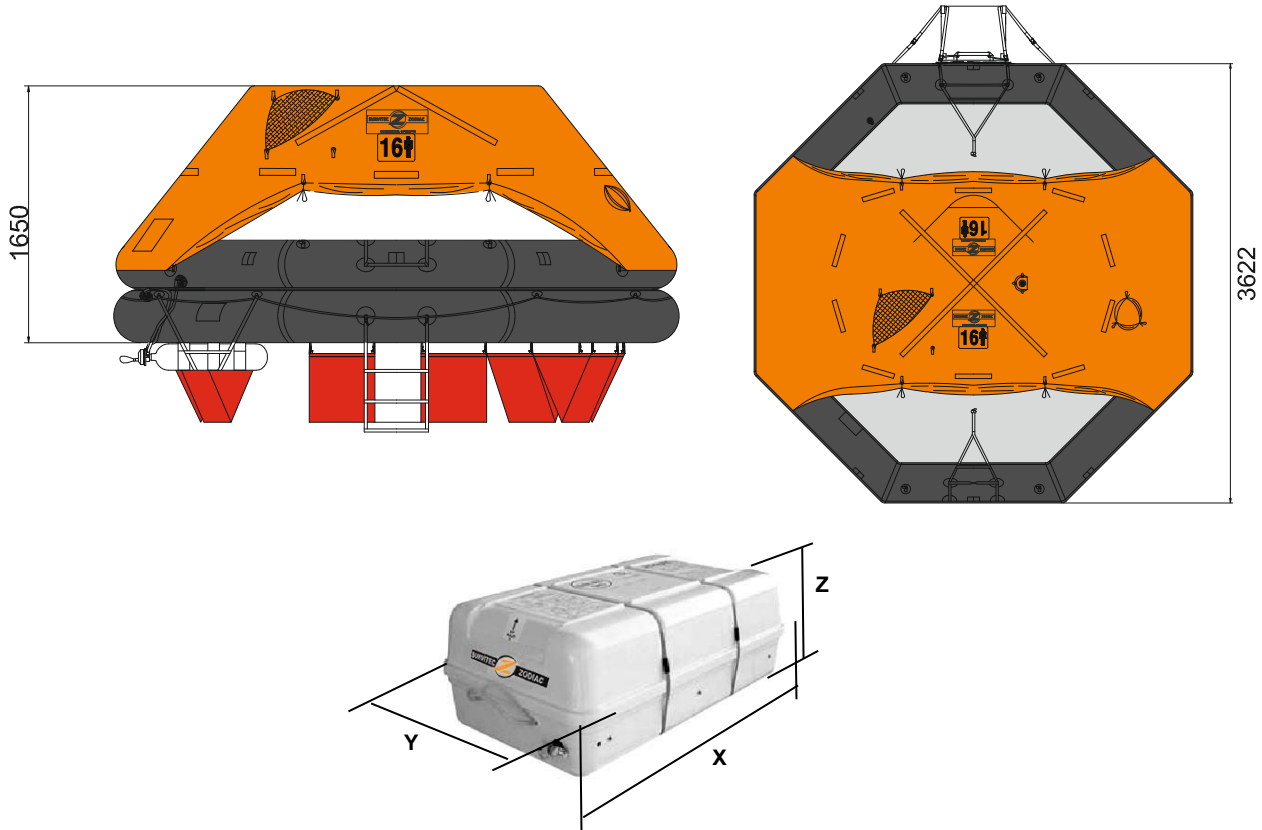

16 MAN THROW OVER BOARD LIFERAFT LOW PROFILE CONTAINER SOLAS A & B PACK

16 MAN	A PACK			B PACK		
Container	N136H			N136		
Dimensions	X: 1160 mm	Y: 752 mm	Z: 505 mm	X: 1160 mm	Y: 752 mm	Z: 445 mm
	X: 3' 9,67"	Y: 2' 5,61"	Z: 1' 7,89"	X: 3' 9,67"	Y: 2' 5,61"	Z: 1' 5,52"
Liferaft Net Weight	126 kg / 278 pounds			87 kg / 192 pounds		
Max. height stowage	25 m / 83'			25 m / 83'		
Painter line length	35 m / 115'					
Inflation Cylinder	1 x 15 liter					

 Crate	X: 1200 mm	Y: 760 mm	Z: 490 mm	X: 1200 mm	Y: 760 mm	Z: 430 mm
		X: 3' 11,25"	Y: 2' 5,93"	Z: 1' 7,3"	X: 3' 11,25"	Y: 2' 5,93"
	132 kg / 292 pounds			93 kg / 206 pounds		
	0,447 m ³ / 15,78 cubic foot			0,393 m ³ / 13,85 cubic foot		

Towing force	2 knots	3 knots
Without sea anchor	63 daN	92 daN
With sea anchor	108 daN	177 daN

Approvals: EC (MED) – USCG – TC – BV – CCS

16 TO LPC.doc Issue: 9 Date: 25/03/2016

Dimensions and weight +/- 5%
SURVITEC SAS reserves the right to change specification without notice.
For installation, add minimum +10mm for clearance to dimensions of the container.