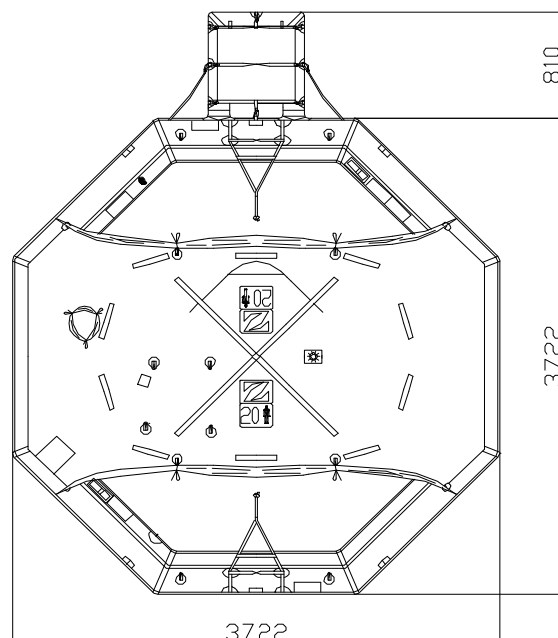

20 MAN THROW OVER BOARD LIFERAFT LOW PROFILE CONTAINER SOLAS A & B PACK

20 MAN	A PACK			B PACK		
Container	N136H			N136		
Dimensions	X: 1160 mm X: 3' 9,67"	Y: 730 mm Y: 2' 4,75"	Z: 468 mm Z: 1' 6,43"	X: 1160 mm X: 3' 9,67"	Y: 730 mm Y: 2' 4,75"	Z: 408 mm Z: 1' 4,07"
Liferaft Net Weight	144 kg / 318 pounds			95,5 kg / 211 pounds		
Max. height storage	18 m / 60'			18 m / 60'		
Painter line length	30 m / 99'					
Inflation Cylinder	1 x 15 liter					

 Crate	X: 1200 mm X: 3' 11,25"	Y: 760 mm Y: 2' 5,93"	Z: 490 mm Z: 1' 7,3"	X: 1200 mm X: 3' 11,25"	Y: 760 mm Y: 2' 5,93"	Z: 430 mm Z: 1' 4,93"
	150 kg / 331 pounds			101,5 kg / 224 pounds		
	0,447 m3 / 15,78 cubic foot			0,393 m3 / 13,85 cubic foot		

Dimensions and weight +/- 5%
SURVITEC SAS reserves the right to change specification without notice.
For installation, add minimum +10mm for clearance to dimensions of the container.