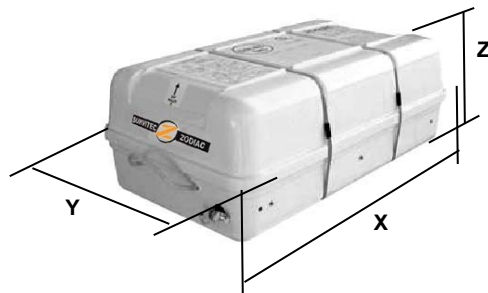

20 MAN THROW OVER BOARD LIFERAFT LOW PROFILE CONTAINER SOLAS A & B PACK

20 MAN	A PACK			B PACK		
Container	N136H			N136		
Dimensions	X: 1160 mm	Y: 752 mm	Z: 505 mm	X: 1160 mm	Y: 752 mm	Z: 445 mm
	X: 3' 9,67"	Y: 2' 5,61"	Z: 1' 7,89"	X: 3' 9,67"	Y: 2' 5,61"	Z: 1' 5,52"
Liferaft Net Weight	141 kg / 311 pounds			95,5 kg / 211 pounds		
Max. height stowage	18 m / 60'			18 m / 60'		
Painter line length	30 m / 99'					
Inflation Cylinder	1 x 15 liter					

 Crate	X: 1200 mm	Y: 760 mm	Z: 490 mm	X: 1200 mm	Y: 760 mm	Z: 430 mm
	X: 3' 11,25"	Y: 2' 5,93"	Z: 1' 7,3"	X: 3' 11,25"	Y: 2' 5,93"	Z: 1' 4,93"
	146 kg / 322 pounds			100,5 kg / 222 pounds		
	0,447 m ³ / 15,78 cubic foot			0,393 m ³ / 13,85 cubic foot		