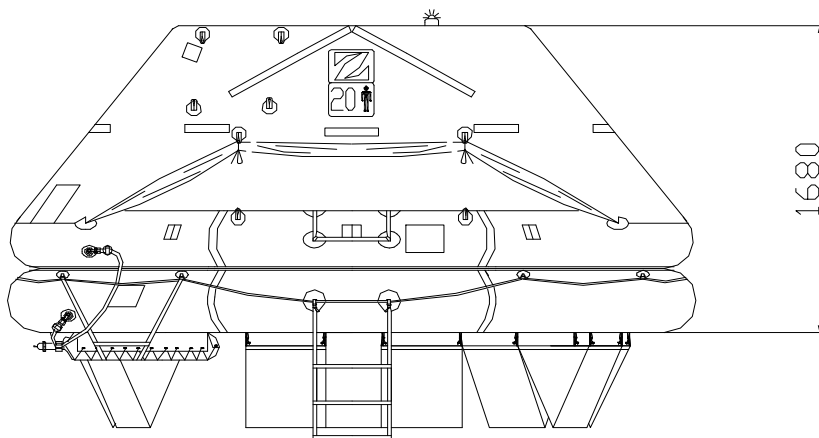

20 MAN THROW OVER BOARD LIFERAFT LOW PROFILE CONTAINER SOLAS A & B PACK

20 MAN	A PACK			B PACK		
Container	N136H			N136		
Dimensions	X: 1160 mm X: 3' 9,67"	Y: 730 mm Y: 2' 4,75"	Z: 468 mm Z: 1' 6,43"	X: 1160 mm X: 3' 9,67"	Y: 730 mm Y: 2' 4,75"	Z: 408 mm Z: 1' 4,07"
Liferaft Net Weight	144 kg / 318 pounds			95,5 kg / 211 pounds		
Max. height storage	18 m / 60'			18 m / 60'		
Painter line length	30 m / 99'					
Inflation Cylinder	1 x 15 liter					

 Crate	X: 1200 mm X: 3' 11,25"	Y: 760 mm Y: 2' 5,93"	Z: 490 mm Z: 1' 7,3"	X: 1200 mm X: 3' 11,25"	Y: 760 mm Y: 2' 5,93"	Z: 430 mm Z: 1' 4,93"
	150 kg / 331 pounds			101,5 kg / 224 pounds		
	0,447 m3 / 15,78 cubic foot			0,393 m3 / 13,85 cubic foot		

Dimensions and weight +/- 5%
SURVITEC SAS reserves the right to change specification without notice.
For installation, add minimum +10mm for clearance to dimensions of the container.