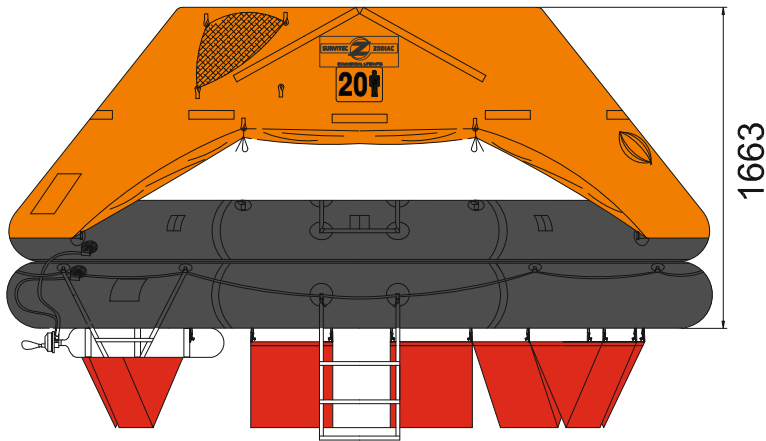

20 MAN THROW OVER BOARD LIFERAFT LOW PROFILE CONTAINER SOLAS A & B PACK

20 MAN	A PACK			B PACK		
Container	N136H			N136		
Dimensions	X: 1160 mm	Y: 752 mm	Z: 505 mm	X: 1160 mm	Y: 752 mm	Z: 445 mm
	X: 3' 9,67"	Y: 2' 5,61"	Z: 1' 7,89"	X: 3' 9,67"	Y: 2' 5,61"	Z: 1' 5,52"
Liferaft Net Weight	141 kg / 311 pounds			95,5 kg / 211 pounds		
Max. height stowage	18 m / 60'			18 m / 60'		
Painter line length	30 m / 99'					
Inflation Cylinder	1 x 15 liter					

 Crate	X: 1200 mm	Y: 760 mm	Z: 490 mm	X: 1200 mm	Y: 760 mm	Z: 430 mm
	X: 3' 11,25"	Y: 2' 5,93"	Z: 1' 7,3"	X: 3' 11,25"	Y: 2' 5,93"	Z: 1' 4,93"
	146 kg / 322 pounds			100,5 kg / 222 pounds		
	0,447 m ³ / 15,78 cubic foot			0,393 m ³ / 13,85 cubic foot		

Towing force	2 knots	3 knots
Without sea anchor	84 daN	115 daN
With sea anchor	129 daN	200 daN

Approvals: **EC (MED) – BV – TC – USCG – CCS**

20 TO LPC.doc Issue: 11 Date: 08/02/2017

Dimensions and weight +/- 5%
SURVITEC SAS reserves the right to change specification without notice.
For installation, add minimum +10mm for clearance to dimensions of the container.