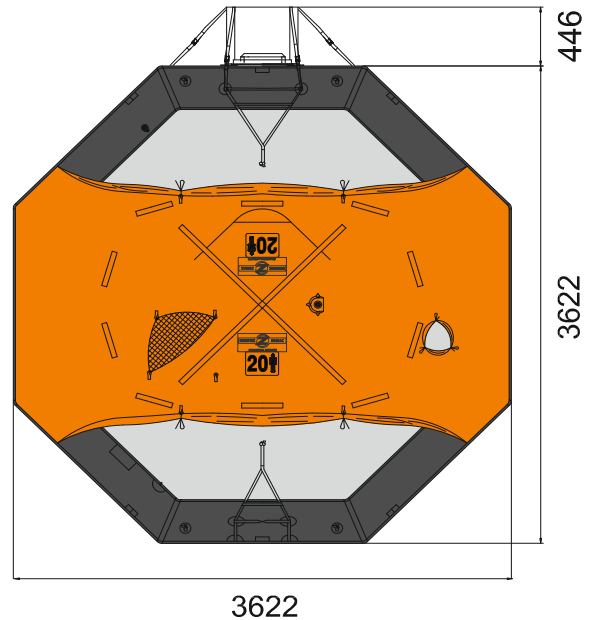

20 MAN THROW OVER BOARD LIFERAFT LOW PROFILE CONTAINER SOLAS A & B PACK

20 MAN	A PACK			B PACK		
Container	N136H			N136		
Dimensions	X: 1160 mm	Y: 752 mm	Z: 505 mm	X: 1160 mm	Y: 752 mm	Z: 445 mm
	X: 3' 9,67"	Y: 2' 5,61"	Z: 1' 7,89"	X: 3' 9,67"	Y: 2' 5,61"	Z: 1' 5,52"
Liferaft Net Weight	141 kg / 311 pounds			95,5 kg / 211 pounds		
Max. height stowage	18 m / 60'			18 m / 60'		
Painter line length	30 m / 99'					
Inflation Cylinder	1 x 15 liter					

 Crate	X: 1200 mm	Y: 760 mm	Z: 490 mm	X: 1200 mm	Y: 760 mm	Z: 430 mm
	X: 3' 11,25"	Y: 2' 5,93"	Z: 1' 7,3"	X: 3' 11,25"	Y: 2' 5,93"	Z: 1' 4,93"
	146 kg / 322 pounds			100,5 kg / 222 pounds		
	0,447 m ³ / 15,78 cubic foot			0,393 m ³ / 13,85 cubic foot		

Towing force	2 knots	3 knots
Without sea anchor	84 daN	115 daN
With sea anchor	129 daN	200 daN

Approvals: **EC (MED) – BV – TC – USCG – CCS**

20 TO LPC.doc Issue: 11 Date: 08/02/2017

Dimensions and weight +/- 5%
SURVITEC SAS reserves the right to change specification without notice.
For installation, add minimum +10mm for clearance to dimensions of the container.