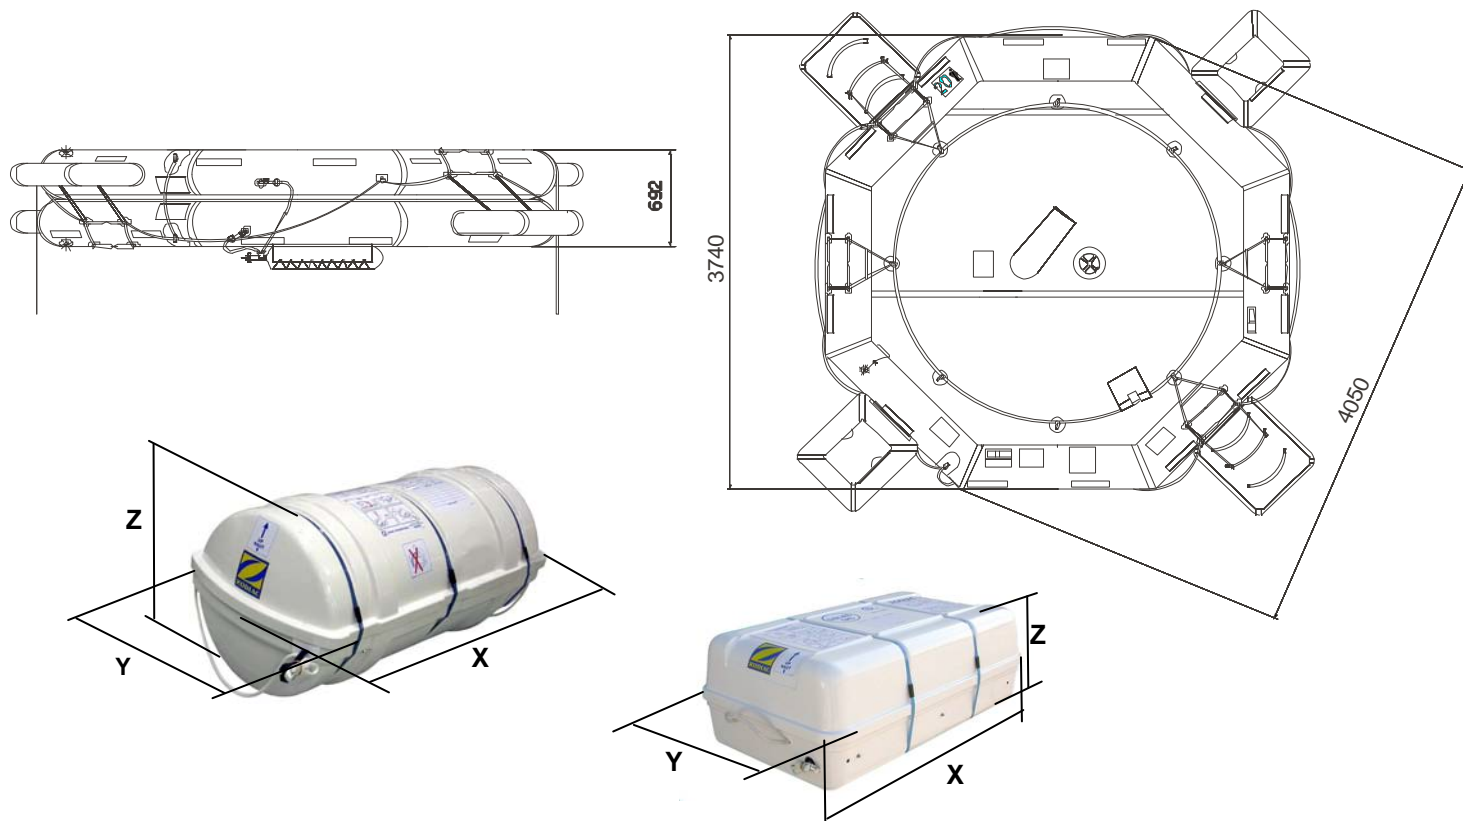

IBA 20 MAN OPEN REVERSIBLE INFLATABLE LIFERAFT ROUND CONTAINER – LOW PROFILE CONTAINER

20 MAN	ROUND CONT			LPC		
Container	N12			N134		
Dimensions	X: 1160 mm X: 3' 9,67"	Y: 560 mm Y: 1' 10,05"	Z: 513 mm Z: 1' 8,2"	X: 965 mm X: 3' 2"	Y: 596 mm Y: 1' 11,47"	Z: 380 mm Z: 1' 2,97"
Liferaft Net Weight	76 kg / 168 pounds			75 kg / 166 pounds		
Max. height stowage	15 m / 50'			18 m / 60'		
Painter line length	25 m / 83'					
Inflation Cylinder	1 X 15 liter					
 Crate	X: 1230 mm X: 4' 0,43"	Y: 620 mm Y: 2' 0,41"	Z: 650 mm Z: 2' 1,6"	X: 1020 mm X: 3' 4,16"	Y: 630 mm Y: 2' 0,81"	Z: 400 mm Z: 1' 3,75"
	98 kg / 217 pounds			79 kg / 175 pounds		
	0,496 m3 / 17,51 cubic foot			0,258 m3 / 9,08 cubic foot		
Towing force	2 knots			3 knots		
Without sea anchor	- daN			- daN		
With sea anchor	75 daN			165 daN		

Approvals: **USCG**

IBA 20 cont rond & LPC 28042008 KLT.doc Issue : 2 Date: 28/04/2008

Dimensions and weight +/- 5%
 SURVITEC SAS reserves the right to change specification without notice.
 For installation, add minimum +10mm for clearance to dimensions of the container.