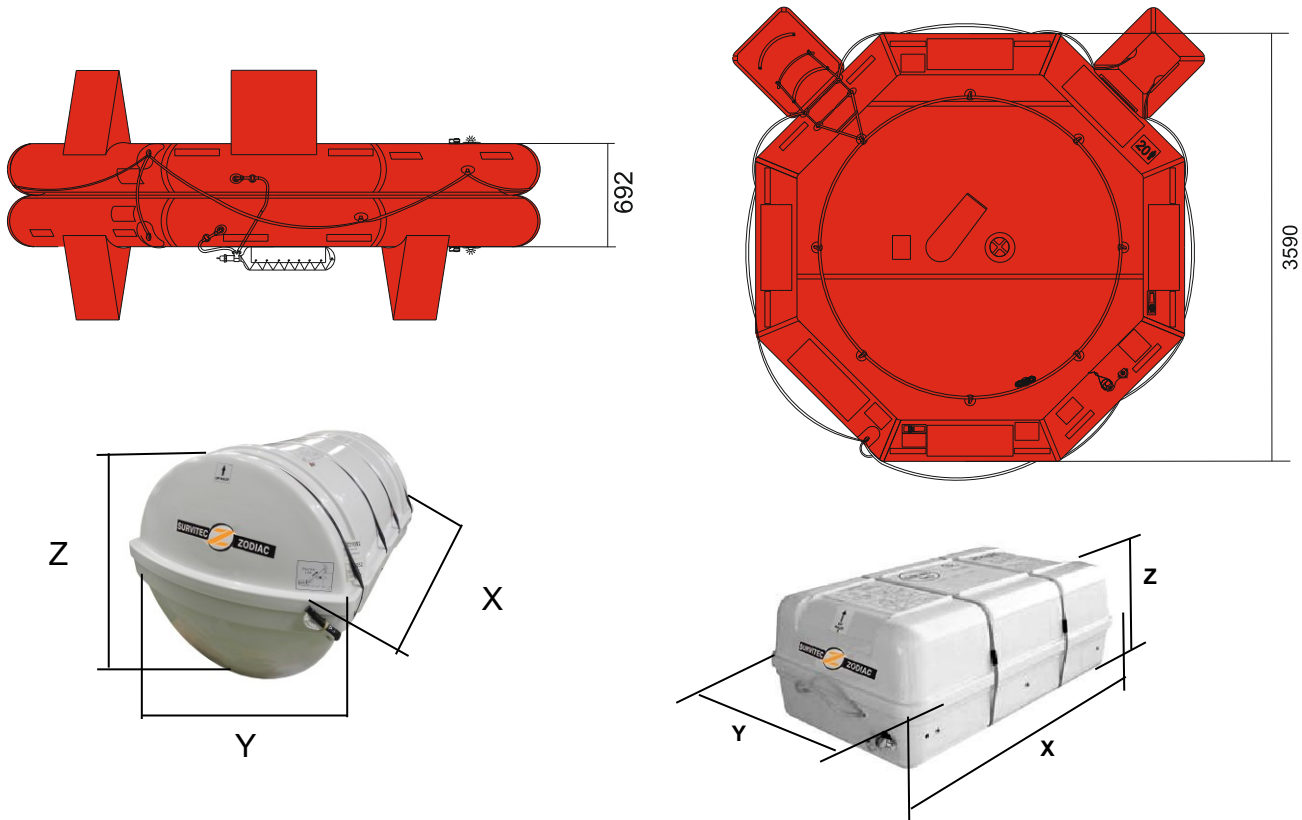

ORIL 20 MAN

OPEN REVERSIBLE INFLATABLE LIFERAFT LOW PROFILE CONTAINER (LPC) - ROUND CONTAINER

20 MAN	HSC PACK			HSC PACK		
Container	N134			N12		
Dimensions	X: 965 mm X: 3' 2"	Y: 596 mm Y: 1' 11,47"	Z: 380 mm Z: 1' 2,97"	X: 1160 mm X: 3' 9,67"	Y: 560 mm Y: 1' 10,05"	Z: 513 mm Z: 1' 8,2"
Liferaft Net Weight	77 kg / 170 pounds			77 kg / 170 pounds		
Max. height stowage	18 m / 60'			18 m / 60'		
Painter line length	18 m / 60'					
Inflation Cylinder	1 x 15 liter					
 Crate	X: 1020 mm X: 3' 4,16"	Y: 630 mm Y: 2' 0,81"	Z: 400 mm Z: 1' 3,75"	X: 1250 mm X: 4' 1,22"	Y: 600 mm Y: 1' 11,63"	Z: 700 mm Z: 2' 3,56"
	80 kg / 177 pounds			92 kg / 203 pounds		
	0,258 m3 / 9,08 cubic foot			0,525 m3 / 18,54 cubic foot		
Towing force	2 knots			3 knots		
Without sea anchor	71 daN			102 daN		
With sea anchor	115 daN			188 daN		

Approvals: **EC (MED) – BV**

ORIL 20 cont rond & LPC.doc Issue: 6 Date: 21/02/2017

Dimensions and weight +/- 5%
SURVITEC SAS reserves the right to change specification without notice.
For installation, add minimum +10mm for clearance to dimensions of the container.