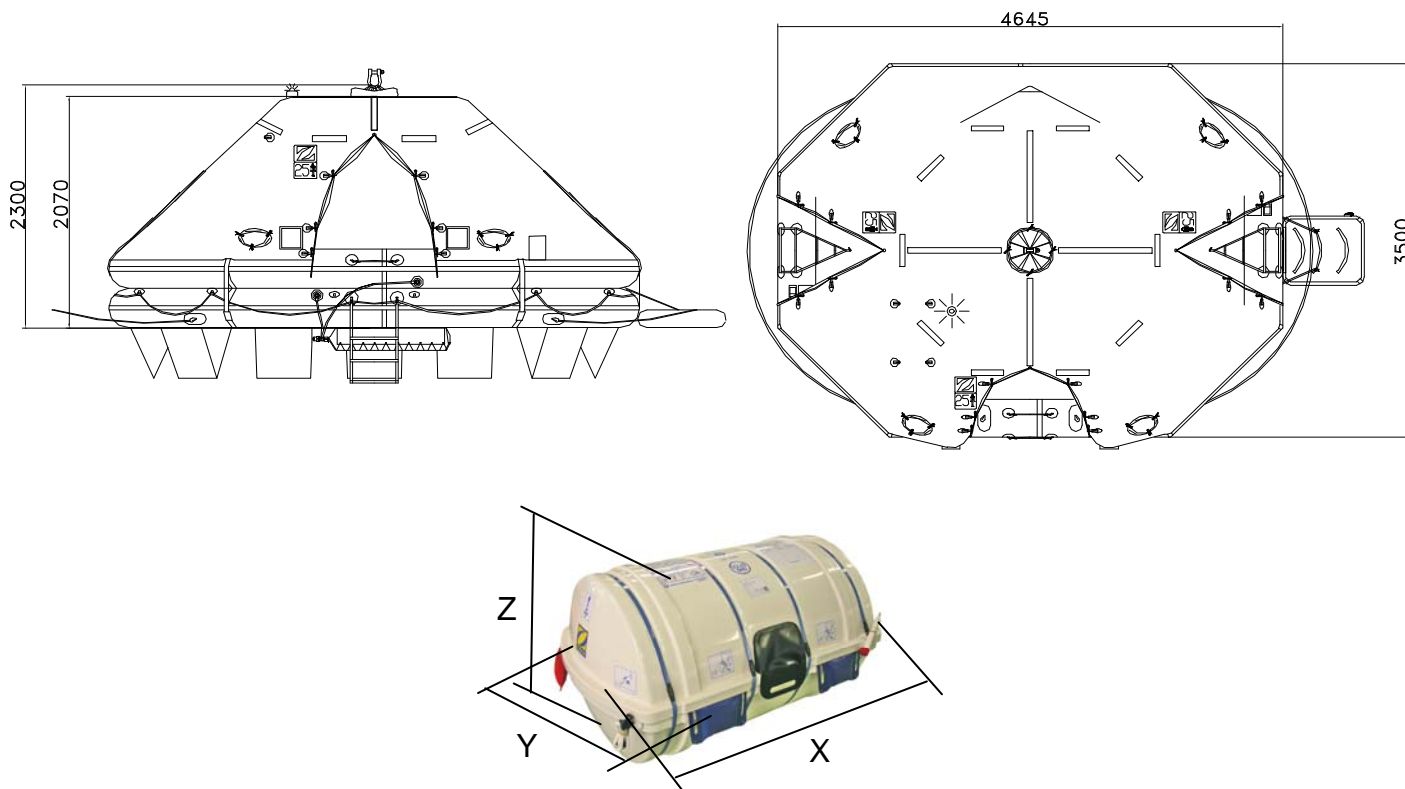

25 PERSON DAVIT LAUNCHED SELF RIGHTING LIFERAFT ROUND CONTAINER

25 MAN	A PACK			B PACK		
Container	N16B			N22B		
Dimensions	X: 1450 mm	Y: 800 mm	Z: 740 mm	X: 1530 mm	Y: 680 mm	Z: 620 mm
	X: 4' 9,09"	Y: 2' 7,5"	Z: 2' 5,14"	X: 5' 0,24"	Y: 2' 2,78"	Z: 2' 0,41"
Liferaft Net Weight	220 kg / 486 pounds			160 kg / 353 pounds		
Max. height stowage	25 m / 83'			25 m / 83'		
Painter line length	35 m / 115'					
Inflation Cylinder	1 x 27 liter					

 Crate	X: 1525 mm	Y: 845 mm	Z: 880 mm	X: 1610 mm	Y: 720 mm	Z: 820 mm
	X: 5' 0,04"	Y: 2' 9,27"	Z: 2' 10,65"	X: 5' 3,39"	Y: 2' 4,35"	Z: 2' 8,29"
	260 kg / 574 pounds			200 kg / 441 pounds		
	1,134 m3 / 40,05 cubic foot			0,951 m3 / 33,57 cubic foot		

Dimensions and weight +/- 5%
 SURVITEC SAS reserves the right to change specification without notice.
 For installation, add minimum +10mm for clearance to dimensions of the container.