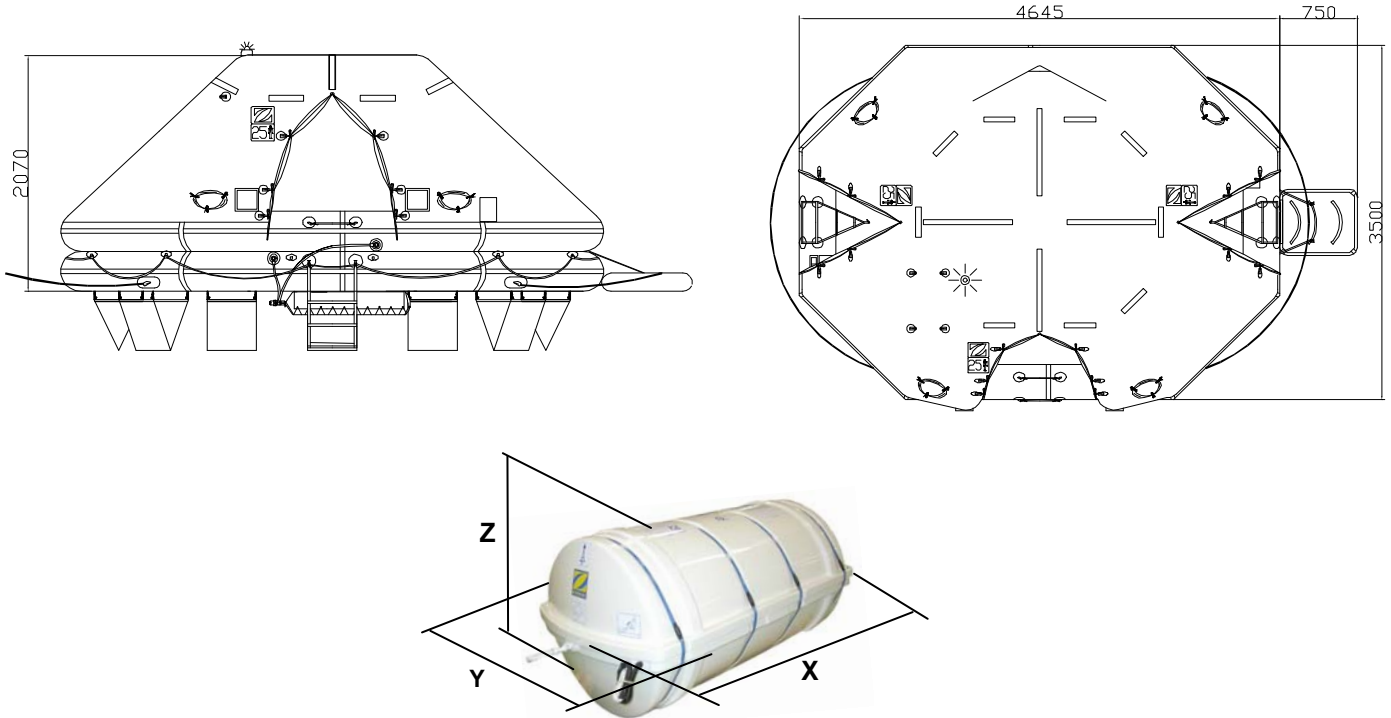

25 MAN THROW OVER BOARD SELF RIGHTING LIFERAFT ROUND CONTAINER SOLAS A & B PACK

25 MAN	A PACK			B PACK		
Container	N16			N22		
Dimensions	X: 1450 mm	Y: 800 mm	Z: 740 mm	X: 1530 mm	Y: 680 mm	Z: 620 mm
	X: 4' 9,09"	Y: 2' 7,5"	Z: 2' 5,14"	X: 5' 0,24"	Y: 2' 2,78"	Z: 2' 0,41"
Liferaft Net Weight	207 kg / 457 pounds			146 kg / 322 pounds		
Max. height stowage	25 m / 83'			25 m / 83'		
Painter line length	35 m / 115'					
Inflation Cylinder	1 x 27 liter					

 Crate	X: 1530 mm	Y: 850 mm	Z: 900 mm	X: 1610 mm	Y: 720 mm	Z: 815 mm
	X: 5' 0,24"	Y: 2' 9,47"	Z: 2' 11,44"	X: 5' 3,39"	Y: 2' 4,35"	Z: 2' 8,09"
	247 kg / 545 pounds			186 kg / 411 pounds		
	1,171 m3 / 41,33 cubic foot			0,945 m3 / 33,36 cubic foot		

Towing force	2 knots	3 knots
Without sea anchor	55 daN	170 daN
With sea anchor	60 daN	190 daN

Approvals: **EC (MED) – BV**

25 TO SR 19092006 KLT.doc Issue : 1 Date: 19/09/2006

Dimensions and weight +/- 5%
 SURVITEC SAS reserves the right to change specification without notice.
 For installation, add minimum +10mm for clearance to dimensions of the container.