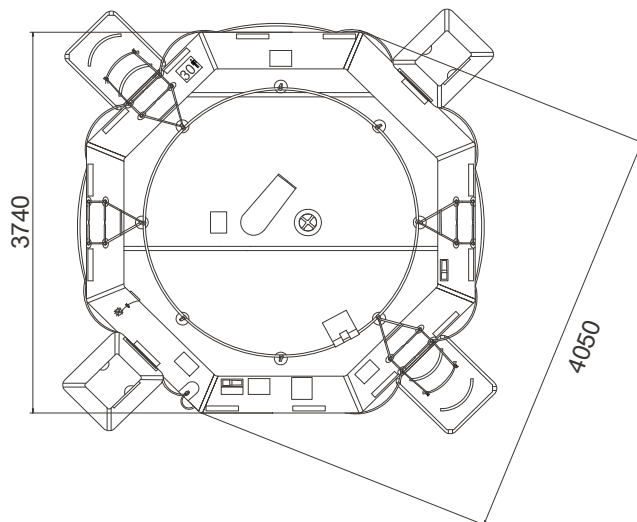

IBA CCG R 30 MAN OPEN REVERSIBLE INFLATABLE LIFERAFT ROUND CONTAINER – LOW PROFILE CONTAINER

30 MAN	ROUND CONTAINER			LPC		
Container	N12			N134		
Dimensions	X: 1160 mm	Y: 560 mm	Z: 513 mm	X: 965 mm	Y: 596 mm	Z: 380 mm
	X: 3' 9,67"	Y: 1' 10,05"	Z: 1' 8,2"	X: 3' 2"	Y: 1' 11,47"	Z: 1' 2,97"
Liferaft Net Weight	76 kg / 168 pounds			75 kg / 166 pounds		
Max. height stowage	15 m / 50'			18 m / 60'		
Painter line length	25 m / 83'					
Inflation Cylinder	1 x 15 liter					
 Crate	X: 1230 mm	Y: 620 mm	Z: 650 mm	X: 1020 mm	Y: 630 mm	Z: 400 mm
	X: 4' 0,43"	Y: 2' 0,41"	Z: 2' 1,6"	X: 3' 4,16"	Y: 2' 0,81"	Z: 1' 3,75"
	98 kg / 217 pounds			79 kg / 175 pounds		
Towing force	2 knots			3 knots		
With sea anchor	75 daN			165 daN		

Approvals:	TC
-------------------	-----------

IBA CCG R 30 cont rond & LPC 28042008 KLT.doc	Issue : 4	Date: 28/04/2008
---	-----------	------------------

Dimensions and weight +/- 5%
 SURVITEC SAS reserves the right to change specification without notice.
 For installation, add minimum +10mm for clearance to dimensions of the container.