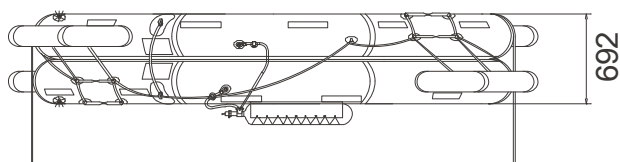

IBA CCG R 30 MAN OPEN REVERSIBLE INFLATABLE LIFERAFT ROUND CONTAINER – LOW PROFILE CONTAINER

30 MAN	ROUND CONTAINER			LPC		
Container	N12			N134		
Dimensions	X: 1160 mm	Y: 560 mm	Z: 513 mm	X: 965 mm	Y: 596 mm	Z: 380 mm
	X: 3' 9,67"	Y: 1' 10,05"	Z: 1' 8,2"	X: 3' 2"	Y: 1' 11,47"	Z: 1' 2,97"
Liferaft Net Weight	76 kg / 168 pounds			75 kg / 166 pounds		
Max. height stowage	15 m / 50'			18 m / 60'		
Painter line length	25 m / 83'					
Inflation Cylinder	1 x 15 liter					
 Crate	X: 1230 mm	Y: 620 mm	Z: 650 mm	X: 1020 mm	Y: 630 mm	Z: 400 mm
	X: 4' 0,43"	Y: 2' 0,41"	Z: 2' 1,6"	X: 3' 4,16"	Y: 2' 0,81"	Z: 1' 3,75"
	98 kg / 217 pounds			79 kg / 175 pounds		
Towing force	2 knots			3 knots		
With sea anchor	75 daN			165 daN		

Approvals:	TC
-------------------	-----------

IBA CCG R 30 cont rond & LPC 28042008 KLT.doc	Issue : 4	Date: 28/04/2008
---	-----------	------------------

Dimensions and weight +/- 5%
 SURVITEC SAS reserves the right to change specification without notice.
 For installation, add minimum +10mm for clearance to dimensions of the container.