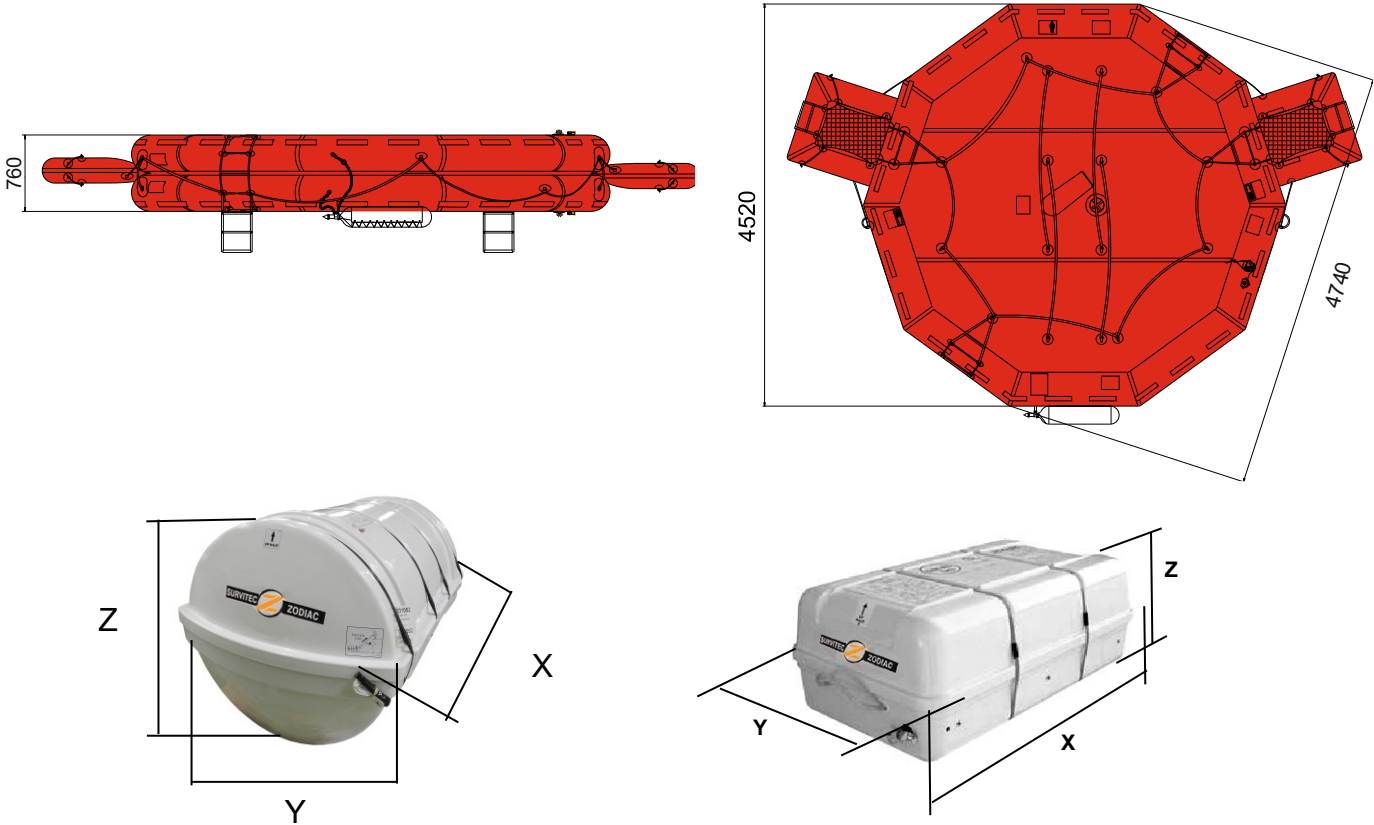

IBA CCG R 30 MAN OPEN REVERSIBLE INFLATABLE LIFERAFT ROUND CONTAINER – LOW PROFILE CONTAINER

30 MAN	ROUND CONTAINER			LPC		
Container	N12			N134		
Dimensions	X: 1160 mm	Y: 560 mm	Z: 513 mm	X: 965 mm	Y: 596 mm	Z: 380 mm
	X: 3' 9,67"	Y: 1' 10,05"	Z: 1' 8,2"	X: 3' 2"	Y: 1' 11,47"	Z: 1' 2,97"
Liferaft Net Weight	76 kg / 168 pounds			75 kg / 166 pounds		
Max. height stowage	15 m / 50'			18 m / 60'		
Painter line length	25 m / 83'					
Inflation Cylinder	1 x 15 liter					
 Crate	X: 1230 mm	Y: 620 mm	Z: 650 mm	X: 1020 mm	Y: 630 mm	Z: 400 mm
	X: 4' 0,43"	Y: 2' 0,41"	Z: 2' 1,6"	X: 3' 4,16"	Y: 2' 0,81"	Z: 1' 3,75"
	89 kg / 197 pounds			79 kg / 175 pounds		
	0,496 m3 / 17,51 cubic foot			0,258 m3 / 9,08 cubic foot		
Towing force	2 knots			3 knots		
Without sea anchor	71 daN			102 daN		
With sea anchor	115 daN			188 daN		

Approvals:	TC
-------------------	-----------

IBA CCG R 30 cont rond & LPC.doc	Issue: 7	Date: 21/02/2017
----------------------------------	----------	------------------

Dimensions and weight +/- 5%
 SURVITEC SAS reserves the right to change specification without notice.
 For installation, add minimum +10mm for clearance to dimensions of the container.