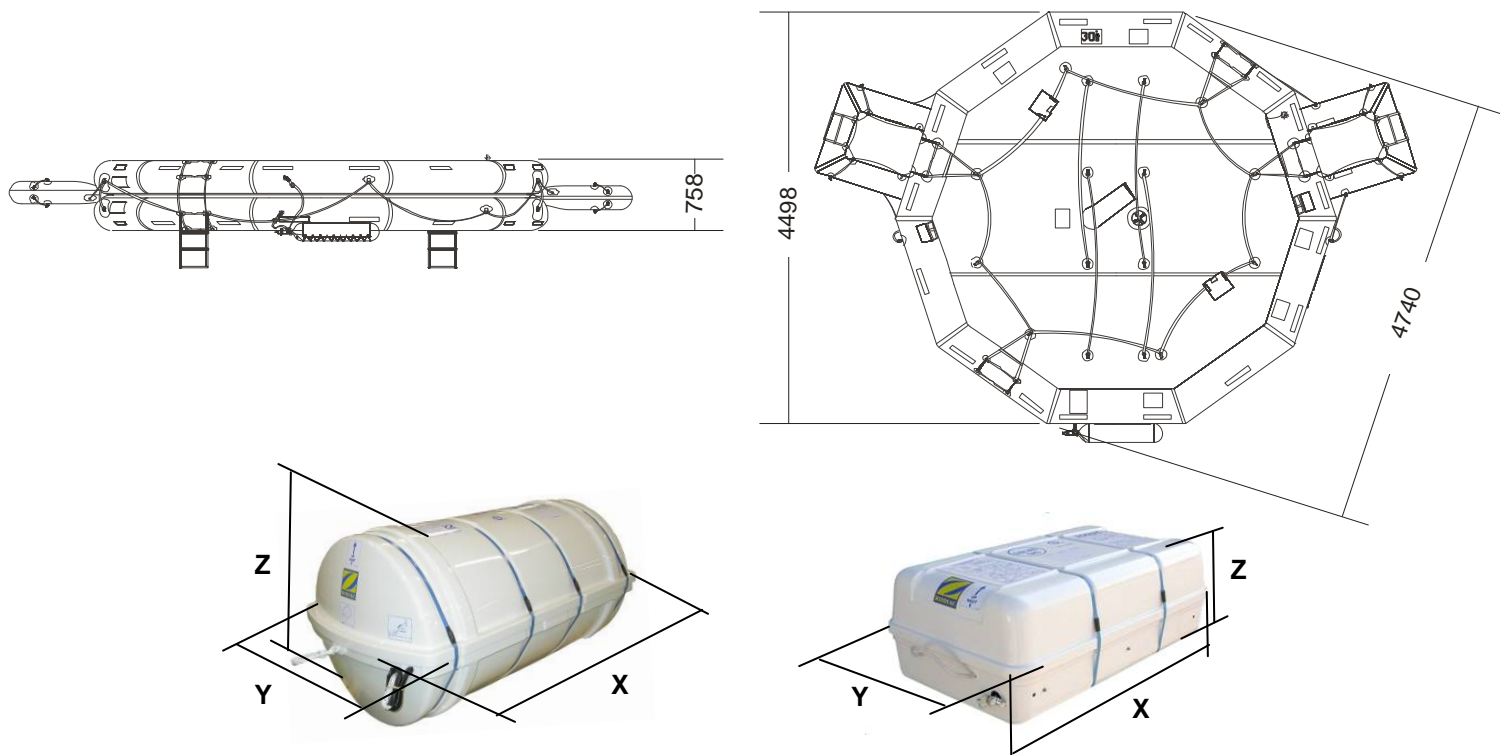

IBA 30 MAN OPEN REVERSIBLE INFLATABLE LIFERAFT ROUND CONTAINER – LOW PROFILE CONTAINER

30 MAN	ROUND CONT			LPC		
Container	N13			N135		
Dimensions	X: 1275 mm	Y: 610 mm	Z: 590 mm	X: 1088 mm	Y: 666 mm	Z: 390 mm
	X: 4' 2,2"	Y: 2' 0,02"	Z: 1' 11,23"	X: 3' 6,84"	Y: 2' 2,23"	Z: 1' 3,36"
Liferaft Net Weight	100 kg / 221 pounds			99 kg / 219 pounds		
Max. height stowage	15 m / 50'			15 m / 50'		
Painter line length	25 m / 83'					
Inflation Cylinder	1 X 20 liter					

 Crate	X: 1320 mm	Y: 650 mm	Z: 700 mm	X: 1200 mm	Y: 760 mm	Z: 490 mm
	X: 4' 3,97"	Y: 2' 1,6"	Z: 2' 3,56"	X: 3' 11,25"	Y: 2' 5,93"	Z: 1' 7,3"
	127 kg / 280 pounds			105 kg / 232 pounds		
	0,601 m ³ / 21,21 cubic foot			0,447 m ³ / 15,78 cubic foot		

Dimensions and weight +/- 5%
 SURVITEC SAS reserves the right to change specification without notice.
 For installation, add minimum +10mm for clearance to dimensions of the container.