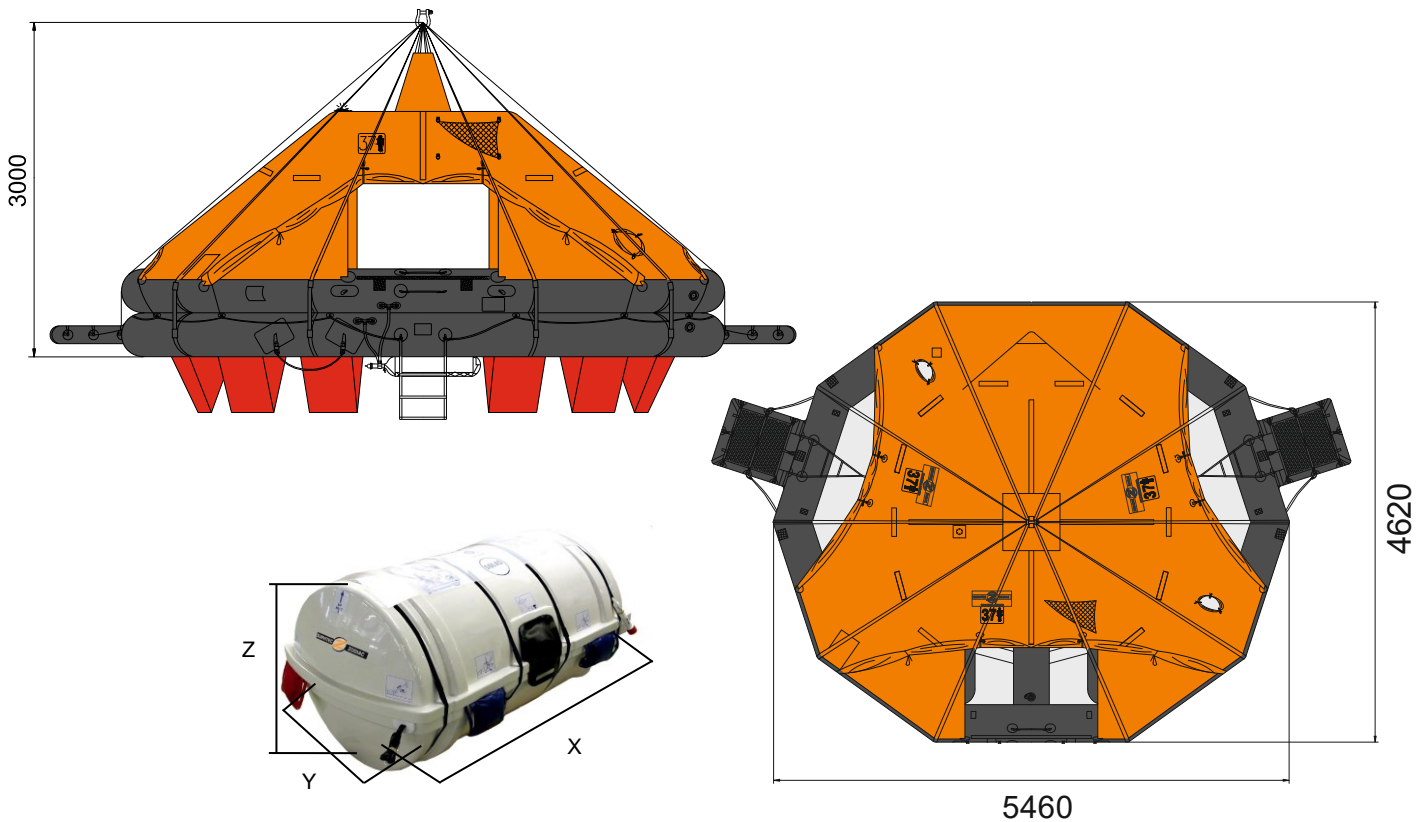

37 PERSON DAVIT LAUNCHED LIFERAFT ROUND CONTAINER

37 MAN	A PACK			B PACK		
Container	N17B			N16B		
Dimensions	X: 1500 mm	Y: 950 mm	Z: 945 mm	X: 1450 mm	Y: 800 mm	Z: 740 mm
	X: 4' 11,06"	Y: 3' 1,41"	Z: 3' 1,21"	X: 4' 9,09"	Y: 2' 7,5"	Z: 2' 5,14"
Liferaft Net Weight	275 kg / 607 pounds			195 kg / 430 pounds		
Height stowage	25 m / 83'		36 m / 119'	25 m / 83'		36 m / 119'
Painter line length	35 m / 115'		50 m / 165'	35 m / 115'		50 m / 165'
Inflation Cylinder	2 x 15 liter					

 Crate	X: 1580 mm	Y: 1050 mm	Z: 1130 mm	X: 1530 mm	Y: 850 mm	Z: 900 mm
	X: 5' 2,21"	Y: 3' 5,34"	Z: 3' 8,49"	X: 5' 0,24"	Y: 2' 9,47"	Z: 2' 11,44"
	300 kg / 662 pounds			220 kg / 486 pounds		
	1,875 m3 / 66,2 cubic foot			1,171 m3 / 41,33 cubic foot		

Towing force	2 knots	3 knots
Without sea anchor	122 daN	227 daN
With sea anchor	178 daN	312 daN

Davit requirement	Used only with davit Ned Deck CAR35
--------------------------	-------------------------------------

Approvals:	EC (MED) – USCG – TC – RMRS – BV
-------------------	---

37 DL cont rond.doc	Issue: 9	Date: 20/01/2020
---------------------	----------	------------------

Dimensions and weight +/- 5%
 SURVITEC SAS reserves the right to change specification without notice.
 For installation, add minimum +10mm for clearance to dimensions of the container.