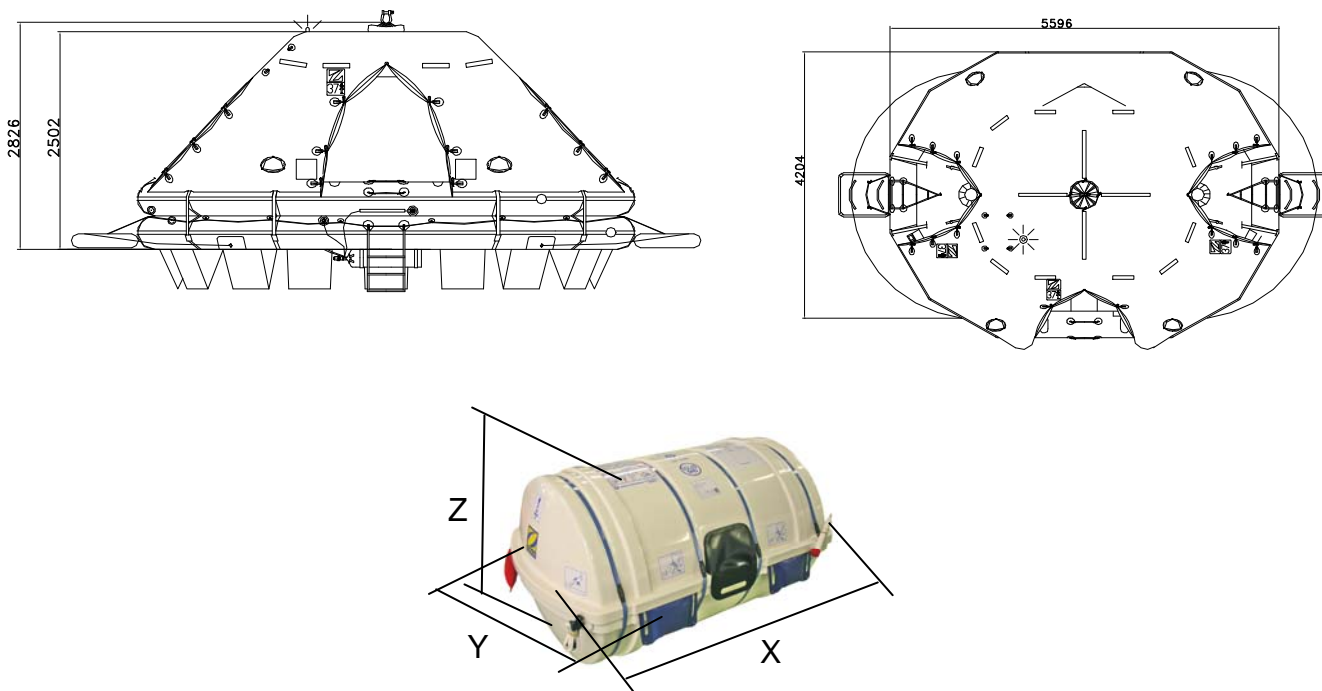

## 37 PERSON DAVIT LAUNCHED SELF RIGHTING LIFERAFT ROUND CONTAINER

37 MAN	A PACK			B PACK		
Container	N17B			N18B		
Dimensions	X: 1500 mm	Y: 950 mm	Z: 945 mm	X: 1560 mm	Y: 850 mm	Z: 835 mm
	X: 4' 11,06"	Y: 3' 1,41"	Z: 3' 1,21"	X: 5' 1,42"	Y: 2' 9,47"	Z: 2' 8,88"
Liferaft Net Weight	330 kg / 728 pounds			230 kg / 508 pounds		
Max. height stowage	25 m / 83'			25 m / 83'		
Painter line length	35 m / 115'					
Inflation Cylinder	1 x 20 liter + 1 x 24 liter					

 Crate	X: 1580 mm	Y: 1050 mm	Z: 1130 mm	X: 1640 mm	Y: 940 mm	Z: 1010 mm
		X: 5' 2,21"	Y: 3' 5,34"	Z: 3' 8,49"	X: 5' 4,57"	Y: 3' 1,01"
	396 kg / 874 pounds			285 kg / 629 pounds		
	1,875 m3 / 66,2 cubic foot			1,558 m3 / 54,98 cubic foot		