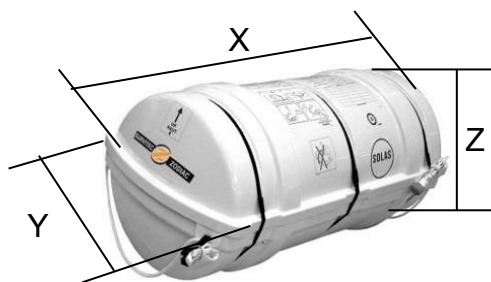

37 MAN THROW OVER BOARD SELF RIGHTING LIFERAFT ROUND CONTAINER SOLAS A & B PACK

37 MAN	A PACK			B PACK		
Container	N17			N16		
Dimensions	X: 1500 mm	Y: 950 mm	Z: 945 mm	X: 1450 mm	Y: 800 mm	Z: 740 mm
	X: 4' 11,06"	Y: 3' 1,41"	Z: 3' 1,21"	X: 4' 9,09"	Y: 2' 7,5"	Z: 2' 5,14"
Liferaft Net Weight	312 kg / 688 pounds			222 kg / 490 pounds		
Max. height stowage	32 m / 105'			25 m / 83'		
Painter line length	35 m / 115'					
Bowsing line length	10 m / 33'					
Inflation Cylinder	1 x 20 liter + 1 x 24 liter					
 Crate	X: 1580 mm	Y: 1050 mm	Z: 1130 mm	X: 1530 mm	Y: 850 mm	Z: 900 mm
	X: 5' 2,21"	Y: 3' 5,34"	Z: 3' 8,49"	X: 5' 0,24"	Y: 2' 9,47"	Z: 2' 11,44"
	340 kg / 750 pounds			240 kg / 530 pounds		
	1,875 m ³ / 66,2 cubic foot			1,171 m ³ / 41,33 cubic foot		
Towing force	2 knots			3 knots		
Without sea anchor	128 daN			230 daN		
With sea anchor	184 daN			320 daN		

Approvals:

EC (MED) – TC – BV

37 TO SR.doc

Issue: 7

Date: 16/04/2019

Dimensions and weight +/- 5%
SURVITEC SAS reserves the right to change specification without notice.
For installation, add minimum +10mm for clearance to dimensions of the container.