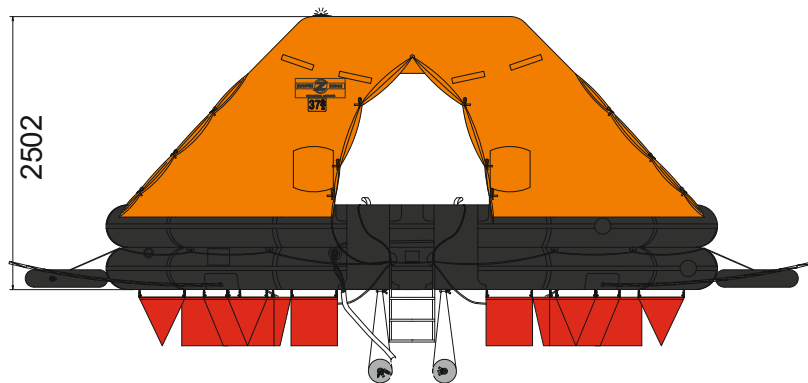

37 MAN THROW OVER BOARD SELF RIGHTING LIFERAFT ROUND CONTAINER SOLAS A & B PACK

37 MAN	A PACK			B PACK		
Container	N17			N16		
Dimensions	X: 1500 mm	Y: 950 mm	Z: 945 mm	X: 1450 mm	Y: 800 mm	Z: 740 mm
	X: 4' 11,06"	Y: 3' 1,41"	Z: 3' 1,21"	X: 4' 9,09"	Y: 2' 7,5"	Z: 2' 5,14"
Liferaft Net Weight	312 kg / 688 pounds			222 kg / 490 pounds		
Max. height stowage	32 m / 105'			25 m / 83'		
Painter line length	35 m / 115'					
Bowsing line length	10 m / 33'					
Inflation Cylinder	1 x 20 liter + 1 x 24 liter					
 Crate	X: 1580 mm	Y: 1050 mm	Z: 1130 mm	X: 1530 mm	Y: 850 mm	Z: 900 mm
	X: 5' 2,21"	Y: 3' 5,34"	Z: 3' 8,49"	X: 5' 0,24"	Y: 2' 9,47"	Z: 2' 11,44"
	340 kg / 750 pounds			240 kg / 530 pounds		
	1,875 m ³ / 66,2 cubic foot			1,171 m ³ / 41,33 cubic foot		
Towing force	2 knots			3 knots		
Without sea anchor	128 daN			230 daN		
With sea anchor	184 daN			320 daN		

Approvals:

EC (MED) – TC – BV

37 TO SR.doc

Issue: 7

Date: 16/04/2019

Dimensions and weight +/- 5%
SURVITEC SAS reserves the right to change specification without notice.
For installation, add minimum +10mm for clearance to dimensions of the container.