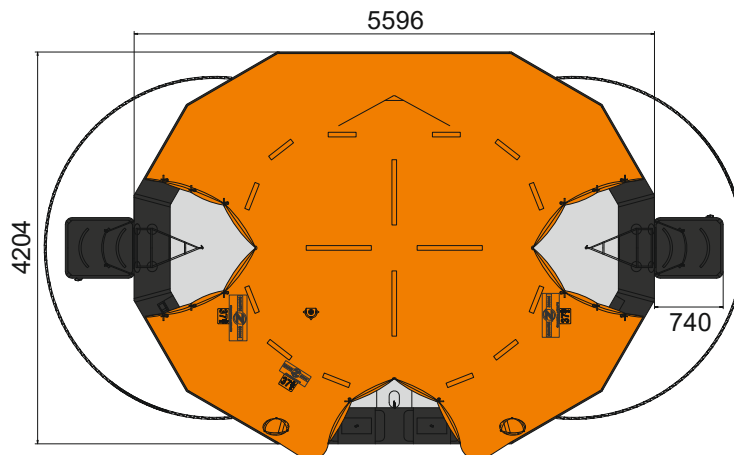

37 MAN THROW OVER BOARD SELF RIGHTING LIFERAFT ROUND CONTAINER SOLAS A & B PACK

37 MAN	A PACK			B PACK		
Container	N17			N16		
Dimensions	X: 1500 mm	Y: 950 mm	Z: 945 mm	X: 1450 mm	Y: 800 mm	Z: 740 mm
	X: 4' 11,06"	Y: 3' 1,41"	Z: 3' 1,21"	X: 4' 9,09"	Y: 2' 7,5"	Z: 2' 5,14"
Liferaft Net Weight	312 kg / 688 pounds			222 kg / 490 pounds		
Max. height stowage	32 m / 105'			25 m / 83'		
Painter line length	35 m / 115'					
Bowsing line length	10 m / 33'					
Inflation Cylinder	1 x 20 liter + 1 x 24 liter					
 Crate	X: 1580 mm	Y: 1050 mm	Z: 1130 mm	X: 1530 mm	Y: 850 mm	Z: 900 mm
	X: 5' 2,21"	Y: 3' 5,34"	Z: 3' 8,49"	X: 5' 0,24"	Y: 2' 9,47"	Z: 2' 11,44"
	340 kg / 750 pounds			240 kg / 530 pounds		
	1,875 m ³ / 66,2 cubic foot			1,171 m ³ / 41,33 cubic foot		
Towing force	2 knots			3 knots		
Without sea anchor	128 daN			230 daN		
With sea anchor	184 daN			320 daN		

Approvals:

EC (MED) – TC – BV

37 TO SR.doc

Issue: 7

Date: 16/04/2019

Dimensions and weight +/- 5%
SURVITEC SAS reserves the right to change specification without notice.
For installation, add minimum +10mm for clearance to dimensions of the container.