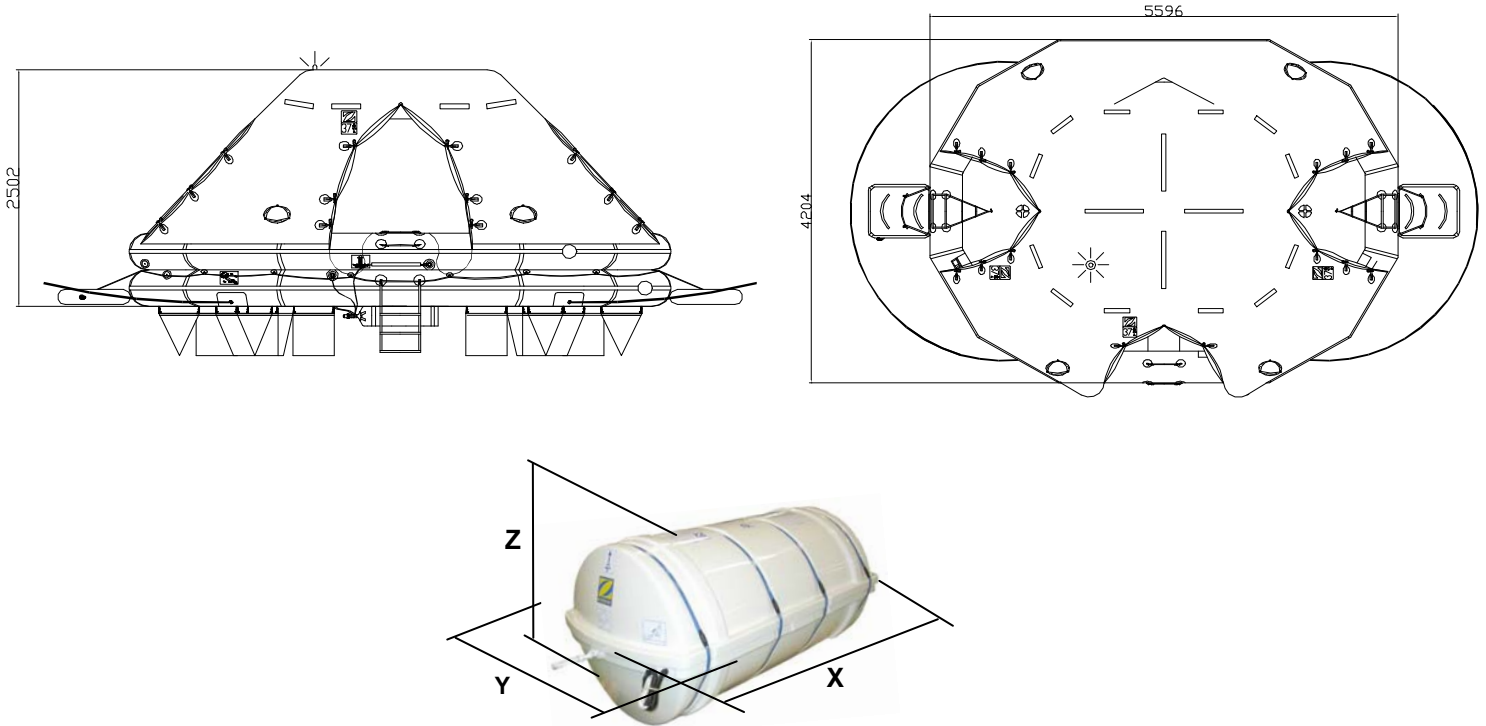

37 MAN THROW OVER BOARD SELF RIGHTING LIFERAFT ROUND CONTAINER SOLAS A & B PACK

37 MAN	A PACK			B PACK		
Container	N17			N16		
	X: 1500 mm	Y: 950 mm	Z: 945 mm	X: 1450 mm	Y: 800 mm	Z: 740 mm
Dimensions	X: 4' 11,06"	Y: 3' 1,41"	Z: 3' 1,21"	X: 4' 9,09"	Y: 2' 7,5"	Z: 2' 5,14"
Liferaft Net Weight	312 kg / 688 pounds			222 kg / 490 pounds		
Max. height stowage	25 m / 83'			25 m / 83'		
Painter line length	35 m / 115'					
Inflation Cylinder	1 x 20 liter + 1 x 24 liter					

 Crate	X: 1580 mm	Y: 1050 mm	Z: 1130 mm	X: 1530 mm	Y: 850 mm	Z: 900 mm
	X: 5' 2,21"	Y: 3' 5,34"	Z: 3' 8,49"	X: 5' 0,24"	Y: 2' 9,47"	Z: 2' 11,44"
	378 kg / 834 pounds			262 kg / 578 pounds		
	1,875 m3 / 66,2 cubic foot			1,171 m3 / 41,33 cubic foot		

Towing force	2 knots	3 knots
Without sea anchor	170 daN	365 daN
With sea anchor	210 daN	450 daN

Approvals: **EC (MED) – TC – BV**

37 TO SR 22112006 KLT.doc Issue : 2 Date: 22/11/2006

Dimensions and weight +/- 5%
 SURVITEC SAS reserves the right to change specification without notice.
 For installation, add minimum +10mm for clearance to dimensions of the container.