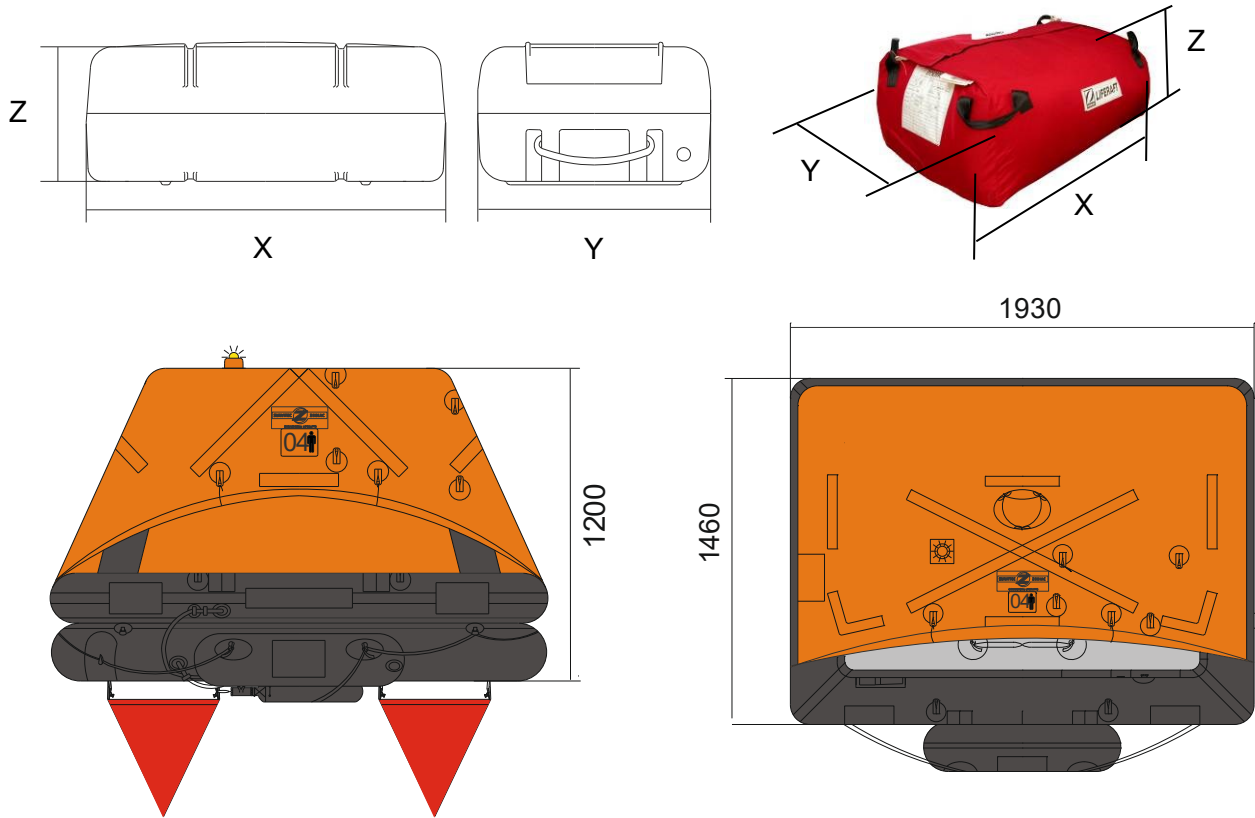

## 04 PERSON COASTAL LIFERAFT - CCG GRP LOW PROFILE CONTAINER & VALISE

4 MAN	GRP container			Valise		
Container	N131			N° 3		
Dimensions	X: 825 mm	Y: 540 mm	Z: 318 mm	X: 690 mm	Y: 250 mm	Z: 300 mm
	X: 2' 8,49"	Y: 1' 9,26"	Z: 1' 0,52"	X: 2' 3,17"	Y: 9,85"	Z: 11,82"
Liferaft Net Weight	37 kg / 82 pounds			30 kg / 67 pounds		
Max. height stowage	10 m / 33'			10 m / 33'		
Painter line length	20 m / 66'					
Inflation Cylinder	1 x 4 litre					

 Crate	X: 830 mm	Y: 540 mm	Z: 330 mm	X: 830 mm	Y: 540 mm	Z: 330 mm
	X: 2' 8,68"	Y: 1' 9,26"	Z: 1' 1"	X: 2' 8,68"	Y: 1' 9,26"	Z: 1' 1"
	39 kg / 86 pounds			32 kg / 71 pounds		
	0,148 m3 / 5,23 cubic foot			0,148 m3 / 5,23 cubic foot		

Dimensions and weight +/- 5%  
Zodiac reserves the right to change specification without notice.  
For installation, add minimum +10mm for clearance to dimensions of the container.