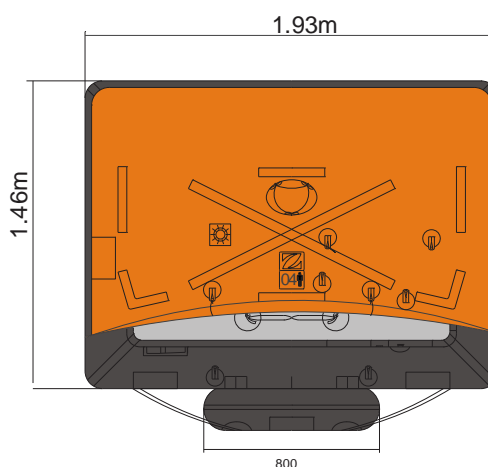

## 04 PERSON COASTAL LIFERAFT - CCG GRP LOW PROFILE CONTAINER & VALISE

4 MAN	GRP container			Valise		
Container	N131			N° 3		
Dimensions	X: 800 mm	Y: 518 mm	Z: 300 mm	X: 690 mm	Y: 250 mm	Z: 300 mm
	X: 2' 7,5"	Y: 1' 8,4"	Z: 11,82"	X: 2' 3,17"	Y: 9,85"	Z: 11,82"
Liferaft Net Weight	37 kg / 82 pounds			30 kg / 67 pounds		
Max. height stowage	10 m / 33'			10 m / 33'		
Painter line length	20 m / 66'					
Inflation Cylinder	1 x 4 litre					

 Crate	X: 830 mm	Y: 540 mm	Z: 330 mm	X: 830 mm	Y: 540 mm	Z: 330 mm
	X: 2' 8,68"	Y: 1' 9,26"	Z: 1' 1"	X: 2' 8,68"	Y: 1' 9,26"	Z: 1' 1"
	39 kg / 86 pounds			32 kg / 71 pounds		
	0,148 m3 / 5,23 cubic foot			0,148 m3 / 5,23 cubic foot		

Dimensions and weight +/- 5%  
 Zodiac reserves the right to change specification without notice.  
 For installation, add minimum +10mm for clearance to dimensions of the container.