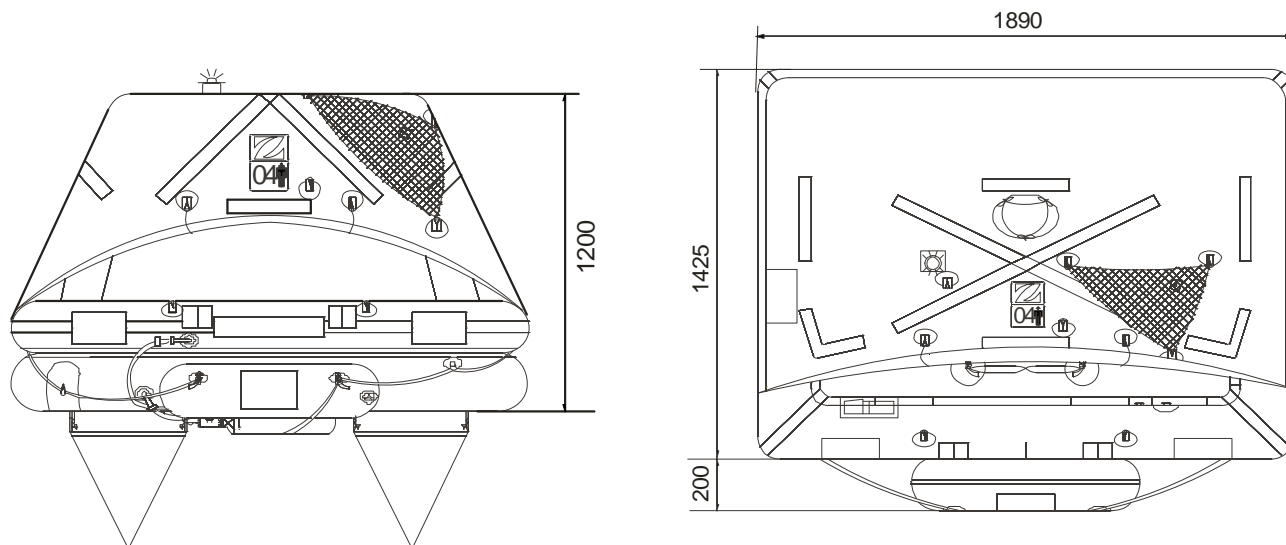

04 PERSON COASTAL LIFERAFT – UK LOW PROFILE CONTAINER

04 MAN	B PACK		
Container	N132		
Dimensions	X: 890 mm	Y: 520 mm	Z: 315 mm
	X: 2' 11,04"	Y: 1' 8,48"	Z: 1' 0,41"
Liferaft Net Weight	31 kg / 69 pounds		
Max. height stowage	20 m / 66'		
Painter line length	36 m / 119'		
Inflation Cylinder	1 x 4 liter		

 Crate	X: 930 mm	Y: 540 mm	Z: 350 mm
	X: 3' 0,62"	Y: 1' 9,26"	Z: 1' 1,78"
	33 kg / 73 pounds		
0,176 m ³ / 6,21 cubic foot			

Towing force	2 knots	3 knots
Without sea anchor	35 daN	60 daN
With sea anchor	48 daN	90 daN

Approvals:	MCA
-------------------	------------

04 COASTAL UK LPC 24012012 KLT.doc	Issue: 3	Date: 24/01/2012
------------------------------------	----------	------------------

Dimensions and weight +/- 5%
 SURVITEC SAS reserves the right to change specification without notice.
 For installation, add minimum +10mm for clearance to dimensions of the container.