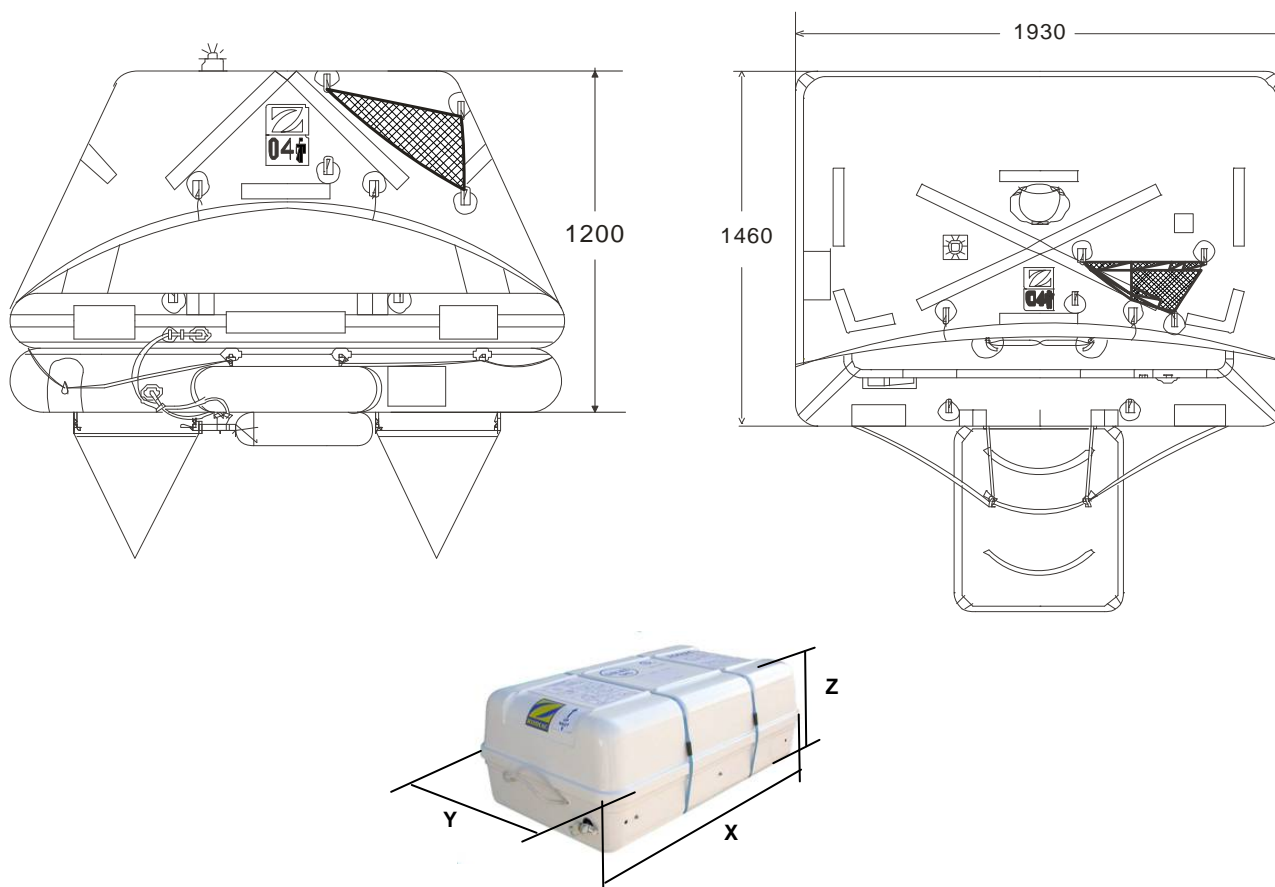

4 MAN THROW OVER BOARD LIFERAFT LOW PROFILE CONTAINER A & B PACK

4 MAN	A PACK			B PACK		
Container	N133			N133		
Dimensions	X: 924 mm	Y: 574 mm	Z: 359 mm	X: 924 mm	Y: 574 mm	Z: 359 mm
	X: 3' 0,38"	Y: 1' 10,6"	Z: 1' 2,14"	X: 3' 0,38"	Y: 1' 10,6"	Z: 1' 2,14"
Liferaft Net Weight	57 kg / 126 pounds			46 kg / 102 pounds		
Max. height stowage	20 m / 66'			20 m / 66'		
Painter line length	30 m / 99'					
Inflation Cylinder	1 x 4 litre					

 Crate	X: 980 mm	Y: 600 mm	Z: 380 mm	X: 980 mm	Y: 600 mm	Z: 380 mm
	X: 3' 2,59"	Y: 1' 11,63"	Z: 1' 2,97"	X: 3' 2,59"	Y: 1' 11,63"	Z: 1' 2,97"
	60 kg / 133 pounds			49 kg / 109 pounds		
	0,224 m3 / 7,89 cubic foot			0,224 m3 / 7,89 cubic foot		

Towing force	2 knots	3 knots
Without sea anchor	35 daN	60 daN
With sea anchor	48 daN	90 daN

Approvals:	USCG - TC
-------------------	------------------

04 TO LPC 27062007 KLT.doc	Issue : 1	Date: 27/06/2007
----------------------------	-----------	------------------

Dimensions and weight +/- 5%
 SURVITEC SAS reserves the right to change specification without notice.
 For installation, add minimum +10mm for clearance to dimensions of the container.