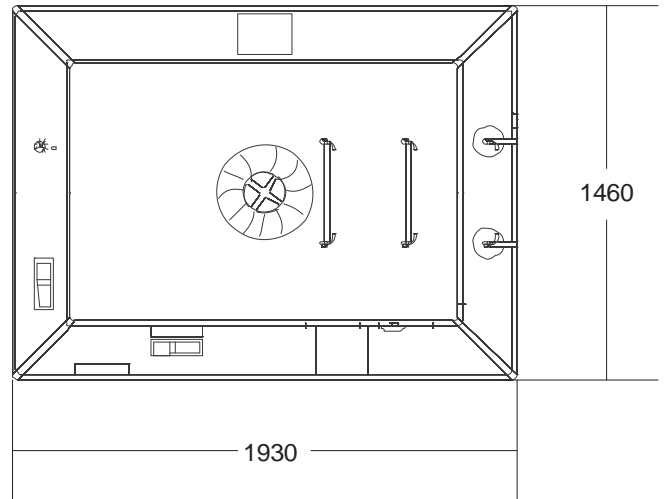

IBA CCG R 04 MAN OPEN REVERSIBLE INFLATABLE LIFERAFT LOW PROFILE CONTAINER

4 MAN			
Container	N131		
Dimensions	X: 800 mm X: 2' 7,5"	Y: 518 mm Y: 1' 8,4"	Z: 300 mm Z: 11,82"
Liferaft Net Weight	30 kg / 67 pounds		
Max. height stowage	20 m / 50'		
Painter line length	30 m / 99'		
Inflation Cylinder	1 X 2,83 liter		
 Crate	X: 830 mm X: 2' 8,68"	Y: 540 mm Y: 1' 9,26"	Z: 330 mm Z: 1' 1"
	32 kg / 71 pounds		
	0,148 m ³ / 5,23 cubic foot		
Towing force	2 knots	3 knots	
Without sea anchor	- daN	80 daN	
With sea anchor	- daN	100 daN	

Approvals: **TC**

IBA CCG R 04 LPC 24012012 KLT.doc Issue: 3 Date: 24/01/2012

Dimensions and weight +/- 5%
 SURVITEC SAS reserves the right to change specification without notice.
 For installation, add minimum +10mm for clearance to dimensions of the container.