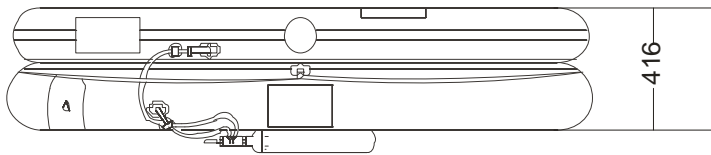

IBA CCG R 04 MAN OPEN REVERSIBLE INFLATABLE LIFERAFT LOW PROFILE CONTAINER

4 MAN			
Container	N131		
Dimensions	X: 800 mm X: 2' 7,5"	Y: 518 mm Y: 1' 8,4"	Z: 300 mm Z: 11,82"
Liferaft Net Weight	30 kg / 67 pounds		
Max. height stowage	20 m / 50'		
Painter line length	30 m / 99'		
Inflation Cylinder	1 X 2,83 liter		
 Crate	X: 830 mm X: 2' 8,68"	Y: 540 mm Y: 1' 9,26"	Z: 330 mm Z: 1' 1"
	32 kg / 71 pounds		
	0,148 m ³ / 5,23 cubic foot		
Towing force	2 knots	3 knots	
Without sea anchor	- daN	80 daN	
With sea anchor	- daN	100 daN	

Approvals: **TC**

IBA CCG R 04 LPC 24012012 KLT.doc Issue: 3 Date: 24/01/2012

Dimensions and weight +/- 5%
 SURVITEC SAS reserves the right to change specification without notice.
 For installation, add minimum +10mm for clearance to dimensions of the container.