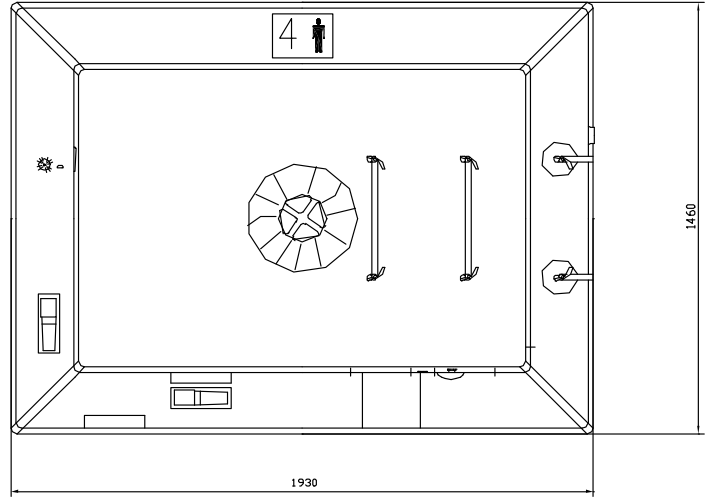

# IBA 04 MAN OPEN REVERSIBLE INFLATABLE LIFERAFT LOW PROFILE CONTAINER

<b>4 MAN</b>			
<b>Container</b>	<b>N131</b>		
Dimensions	X: 800 mm	Y: 518 mm	Z: 300 mm
	X: 2' 7,5"	Y: 1' 8,4"	Z: 11,82"
Liferaft Net Weight	29 kg / 64 pounds		
Max. height stowage	20 m / 66'		
Painter line length	30 m / 99'		
Inflation Cylinder	1 X 2,83 liter		

 <b>Crate</b>	X: 830 mm	Y: 540 mm	Z: 330 mm
	X: 2' 8,68"	Y: 1' 9,26"	Z: 1' 1"
	31 kg / 69 pounds		
0,148 m <sup>3</sup> / 5,23 cubic foot			

<b>Towing force</b>	<b>2 knots</b>	<b>3 knots</b>
Without sea anchor	daN	80 daN
With sea anchor	daN	100 daN

**Approvals:** **USCG**

IBA 04 cont LPC 24012012 KLT.doc Issue: 3 Date: 24/01/2012

Dimensions and weight +/- 5%  
SURVITEC SAS reserves the right to change specification without notice.  
For installation, add minimum +10mm for clearance to dimensions of the container.