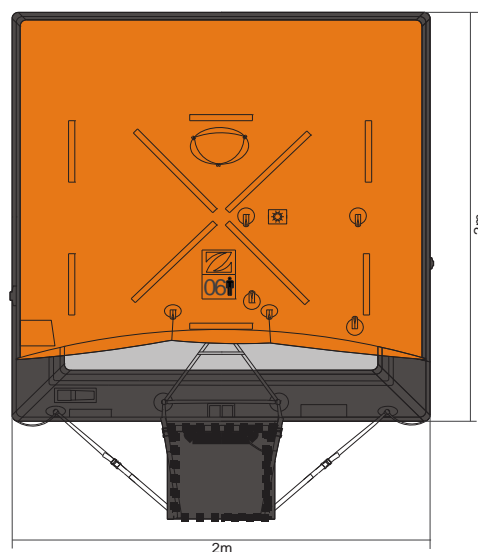

06 PERSON COASTAL LIFERAFT - CCG GRP LOW PROFILE CONTAINER & VALISE

6 MAN	GRP container			Valise		
Container	N131			N° 4		
Dimensions	X: 800 mm X: 2' 7,5"	Y: 518 mm Y: 1' 8,4"	Z: 300 mm Z: 11,82"	X: 850 mm X: 2' 9,47"	Y: 325 mm Y: 1' 0,8"	Z: 350 mm Z: 1' 1,78"
Liferaft Net Weight	39,5 kg / 88 pounds			33 kg / 73 pounds		
Max. height storage	10 m / 33'			10 m / 33'		
Painter line length	20 m / 66'					
Inflation Cylinder	1 x 4 litre					

	X: 830 mm X: 2' 8,68"	Y: 540 mm Y: 1' 9,26"	Z: 330 mm Z: 1' 1"	X: 930 mm X: 3' 0,62"	Y: 540 mm Y: 1' 9,26"	Z: 350 mm Z: 1' 1,78"
 Crate	41,5 kg / 92 pounds			35 kg / 78 pounds		
	0,148 m ³ / 5,23 cubic foot			0,176 m ³ / 6,21 cubic foot		

Dimensions and weight +/- 5%
Survitec Zodiac reserves the right to change specification without notice.
For installation, add minimum +10mm for clearance to dimensions of the container.