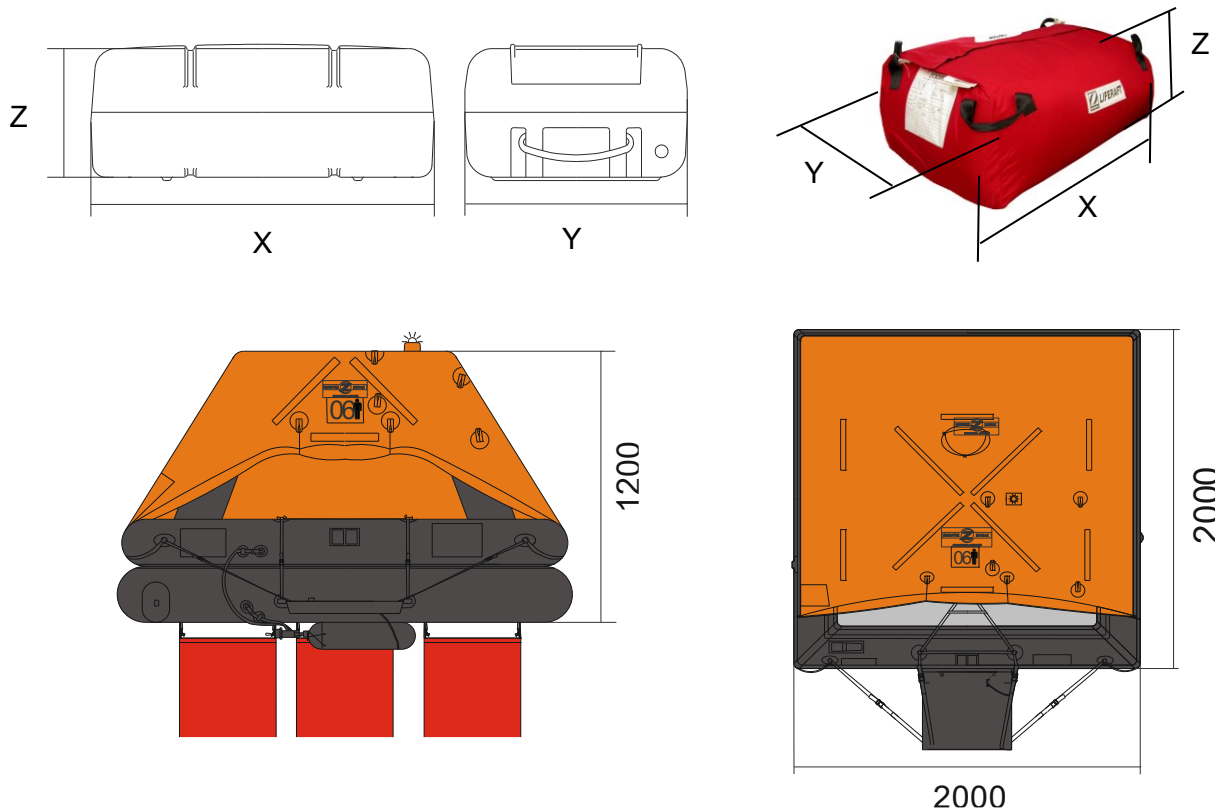

06 PERSON COASTAL LIFERAFT - CCG GRP LOW PROFILE CONTAINER & VALISE

6 MAN	GRP container			Valise		
Container	N131			N° 4		
Dimensions	X: 800 mm	Y: 518 mm	Z: 300 mm	X: 850 mm	Y: 325 mm	Z: 350 mm
	X: 2' 7,5"	Y: 1' 8,4"	Z: 11,82"	X: 2' 9,47"	Y: 1' 0,8"	Z: 1' 1,78"
Liferaft Net Weight	41 kg / 91 pounds			33 kg / 73 pounds		
Max. height stowage	10 m / 33'			10 m / 33'		
Painter line length	20 m / 66'					
Inflation Cylinder	1 x 4 litre					
 Crate	X: 830 mm	Y: 540 mm	Z: 330 mm	X: 930 mm	Y: 540 mm	Z: 350 mm
	X: 2' 8,68"	Y: 1' 9,26"	Z: 1' 1"	X: 3' 0,62"	Y: 1' 9,26"	Z: 1' 1,78"
	43 kg / 95 pounds			35 kg / 78 pounds		
	0,148 m ³ / 5,23 cubic foot			0,176 m ³ / 6,21 cubic foot		
Towing force	2 knots			3 knots		
Without sea anchor	35 daN			60 daN		
With sea anchor	80 daN			145 daN		

Approvals: **TC**

06 COASTAL CCG LPC & valise.doc Issue: 5 Date: 06/02/2017

Dimensions and weight +/- 5%
Survitec Zodiac reserves the right to change specification without notice.
For installation, add minimum +10mm for clearance to dimensions of the container.