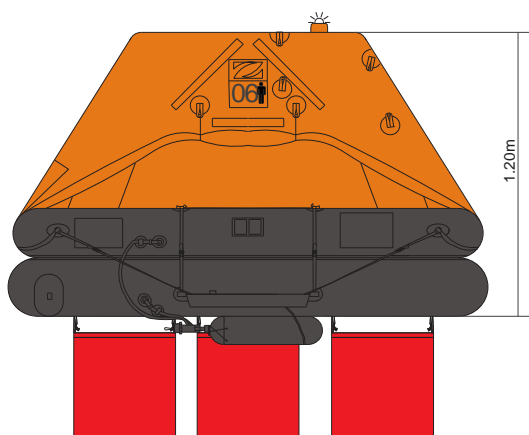

06 PERSON COASTAL LIFERAFT - CCG GRP LOW PROFILE CONTAINER & VALISE

6 MAN	GRP container			Valise		
Container	N131			N° 4		
Dimensions	X: 800 mm X: 2' 7,5"	Y: 518 mm Y: 1' 8,4"	Z: 300 mm Z: 11,82"	X: 850 mm X: 2' 9,47"	Y: 325 mm Y: 1' 0,8"	Z: 350 mm Z: 1' 1,78"
Liferaft Net Weight	39,5 kg / 88 pounds			33 kg / 73 pounds		
Max. height storage	10 m / 33'			10 m / 33'		
Painter line length	20 m / 66'					
Inflation Cylinder	1 x 4 litre					

	X: 830 mm X: 2' 8,68"	Y: 540 mm Y: 1' 9,26"	Z: 330 mm Z: 1' 1"	X: 930 mm X: 3' 0,62"	Y: 540 mm Y: 1' 9,26"	Z: 350 mm Z: 1' 1,78"
 Crate	41,5 kg / 92 pounds			35 kg / 78 pounds		
	0,148 m ³ / 5,23 cubic foot			0,176 m ³ / 6,21 cubic foot		

Dimensions and weight +/- 5%
Survitec Zodiac reserves the right to change specification without notice.
For installation, add minimum +10mm for clearance to dimensions of the container.