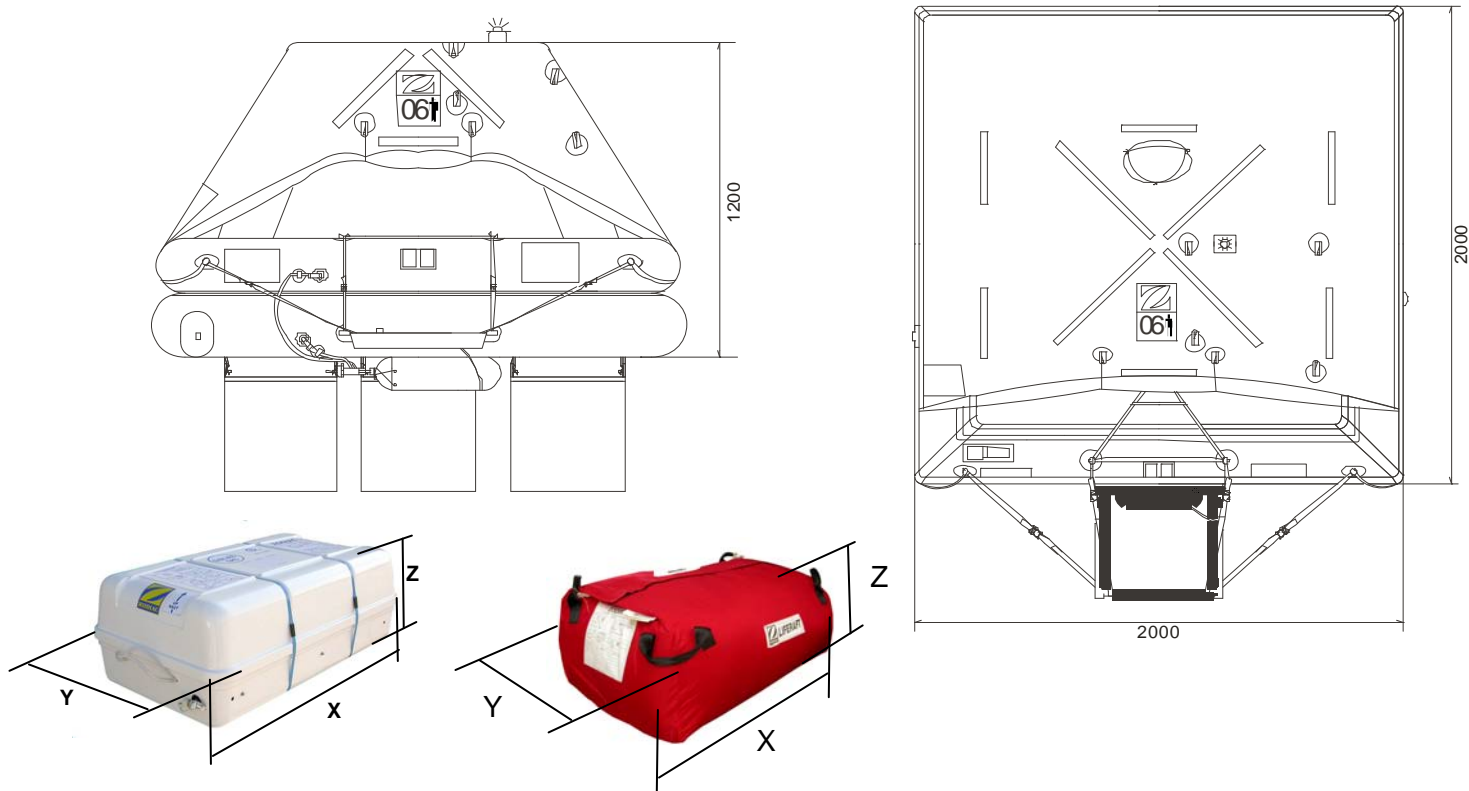

06 PERSON COASTAL LIFERAFT IN VACUUM POUCH - CCG GRP LOW PROFILE CONTAINER & VALISE

6 MAN	GRP container			Valise		
Container	N131			N° 4		
Dimensions	X: 800 mm	Y: 518 mm	Z: 300 mm	X: 850 mm	Y: 325 mm	Z: 350 mm
	X: 2' 7,5"	Y: 1' 8,4"	Z: 11,82"	X: 2' 9,47"	Y: 1' 0,8"	Z: 1' 1,78"
Liferaft Net Weight	39,5 kg / 88 pounds			33 kg / 73 pounds		
Max. height stowage	10 m / 33'			10 m / 33'		
Painter line length	20 m / 66'					
Inflation Cylinder	1 x 4 litre					

 Crate	X: 830 mm	Y: 540 mm	Z: 330 mm	X: 830 mm	Y: 540 mm	Z: 330 mm
		X: 2' 8,68"	Y: 1' 9,26"	Z: 1' 1"	X: 2' 8,68"	Y: 1' 9,26"
	41,5 kg / 92 pounds			35 kg / 78 pounds		
	0,148 m ³ / 5,23 cubic foot			0,148 m ³ / 5,23 cubic foot		

Towing force	2 knots	3 knots
Without sea anchor	35 daN	60 daN
With sea anchor	48 daN	90 daN

Approvals:	TC
-------------------	-----------

06 COASTAL EPE CCG LPC & valise 24012012KLT.doc	Issue: 2	Date: 24/01/2012
---	----------	------------------

Dimensions and weight +/- 5%
 SURVITEC SAS reserves the right to change specification without notice.
 For installation, add minimum +10mm for clearance to dimensions of the container.