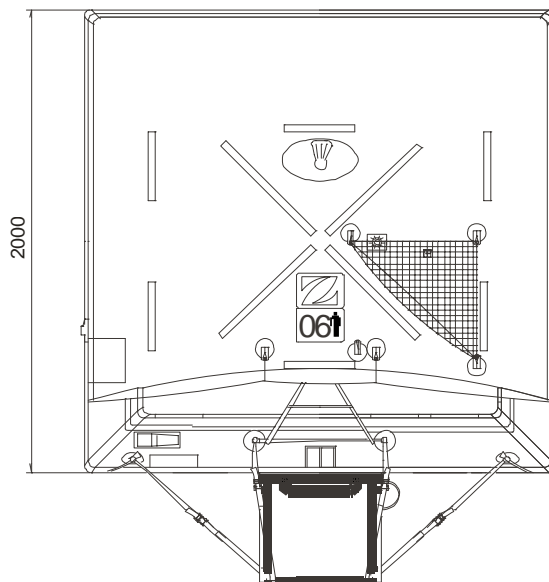

## 06 PERSON COASTAL LIFERAFT - UK LOW PROFILE CONTAINER

06 MAN	B PACK		
<b>Container</b>	<b>N133</b>		
Dimensions	X: 924 mm	Y: 574 mm	Z: 359 mm
	X: 3' 0,38"	Y: 1' 10,6"	Z: 1' 2,14"
Liferaft Net Weight	36 kg / 80 pounds		
Max. height stowage	18 m / 60'		
Painter line length	36 m / 119'		
Inflation Cylinder	1 x 4 liter		

 <b>Crate</b>	X: 980 mm	Y: 600 mm	Z: 400 mm
	X: 3' 2,59"	Y: 1' 11,63"	Z: 1' 3,75"
	39 kg / 86 pounds		
0,236 m <sup>3</sup> / 8,31 cubic foot			

<b>Towing force</b>	<b>2 knots</b>	<b>3 knots</b>
Without sea anchor	35 daN	60 daN
With sea anchor	48 daN	90 daN

**Approvals:** **MCA**

06 COASTAL LPC UK 5122007 KLT.doc Issue : 2 Date: 05/12/2007

Dimensions and weight +/- 5%  
 SURVITEC SAS reserves the right to change specification without notice.  
 For installation, add minimum +10mm for clearance to dimensions of the container.