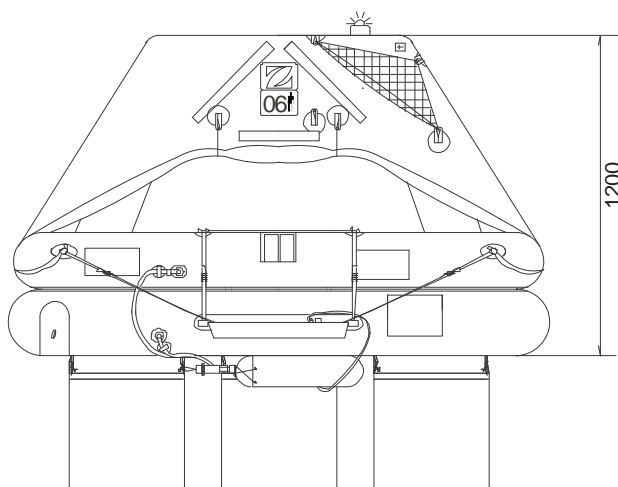

## 06 PERSON COASTAL LIFERAFT - UK LOW PROFILE CONTAINER

06 MAN	B PACK		
<b>Container</b>	<b>N133</b>		
Dimensions	X: 924 mm	Y: 574 mm	Z: 359 mm
	X: 3' 0,38"	Y: 1' 10,6"	Z: 1' 2,14"
Liferaft Net Weight	36 kg / 80 pounds		
Max. height stowage	18 m / 60'		
Painter line length	36 m / 119'		
Inflation Cylinder	1 x 4 liter		

 <b>Crate</b>	X: 980 mm	Y: 600 mm	Z: 400 mm
	X: 3' 2,59"	Y: 1' 11,63"	Z: 1' 3,75"
	39 kg / 86 pounds		
0,236 m <sup>3</sup> / 8,31 cubic foot			

<b>Towing force</b>	<b>2 knots</b>	<b>3 knots</b>
Without sea anchor	35 daN	60 daN
With sea anchor	48 daN	90 daN

**Approvals:** **MCA**

06 COASTAL LPC UK 5122007 KLT.doc Issue : 2 Date: 05/12/2007

Dimensions and weight +/- 5%  
 SURVITEC SAS reserves the right to change specification without notice.  
 For installation, add minimum +10mm for clearance to dimensions of the container.