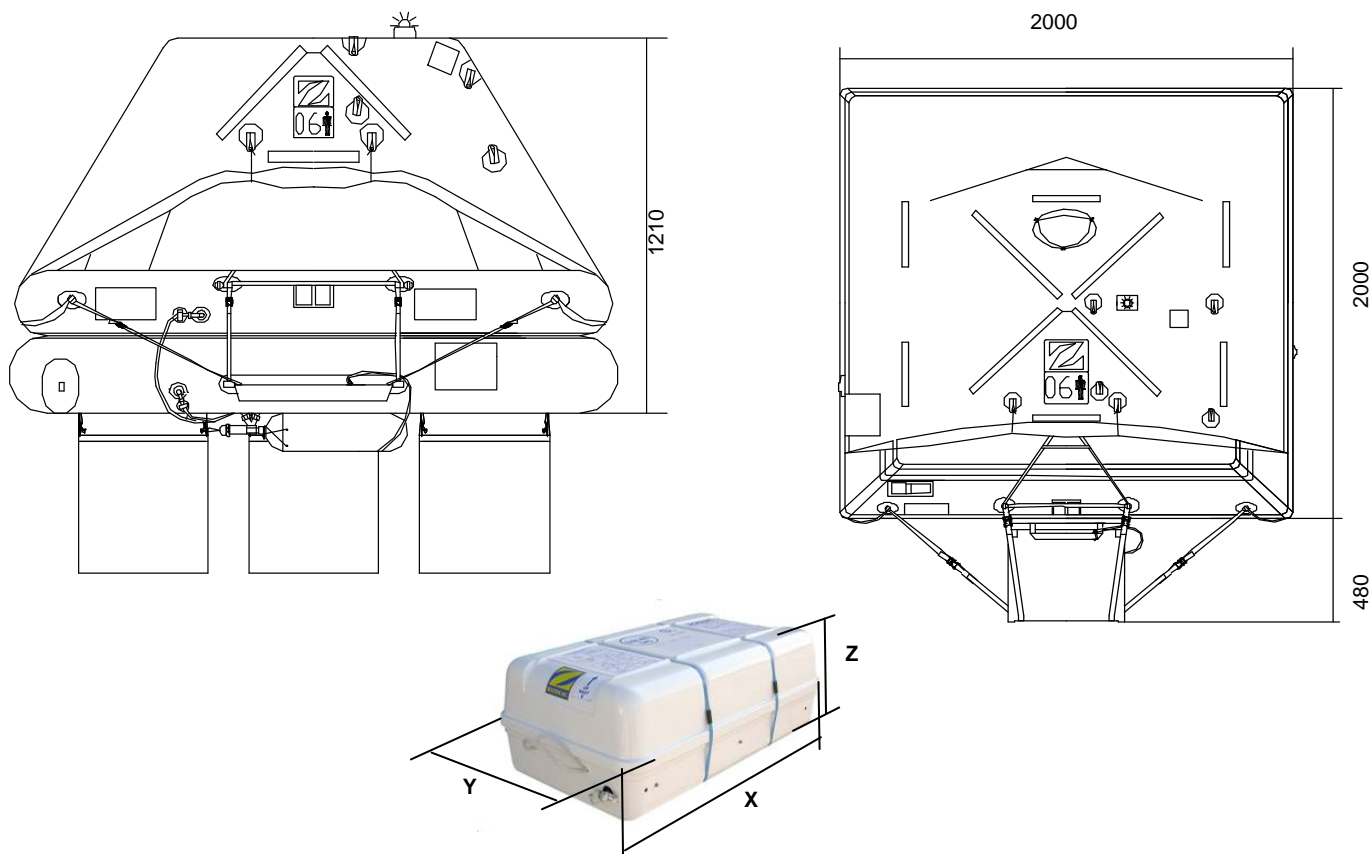

6 MAN THROW OVER BOARD LIFERAFT LOW PROFILE CONTAINER SOLAS A & B PACK

6 MAN	A PACK			B PACK		
Container	N134			N133		
Dimensions	X: 965 mm X: 3' 2"	Y: 596 mm Y: 1' 11,47"	Z: 380 mm Z: 1' 2,97"	X: 924 mm X: 3' 0,38"	Y: 574 mm Y: 1' 10,6"	Z: 359 mm Z: 1' 2,14"
Liferaft Net Weight	66 kg / 146 pounds			51 kg / 113 pounds		
Max. height stowage	18 m / 60'			18 m / 60'		
Painter line length	30 m / 99'					
Inflation Cylinder	1 x 4 liter					

 Crate	X: 1020 mm X: 3' 4,16"	Y: 630 mm Y: 2' 0,81"	Z: 400 mm Z: 1' 3,75"	X: 980 mm X: 3' 2,59"	Y: 600 mm Y: 1' 11,63"	Z: 380 mm Z: 1' 2,97"
	70 kg / 155 pounds			54 kg / 120 pounds		
	0,258 m3 / 9,08 cubic foot			0,224 m3 / 7,89 cubic foot		

Towing force	2 knots	3 knots
Without sea anchor	35 daN	60 daN
With sea anchor	48 daN	90 daN

Approvals:	EC (MED) – USCG – TC – BV – CCS
-------------------	--

06 TO LPC 22122010 KLT.doc	Issue : 4	Date: 22/12/2010
----------------------------	-----------	------------------

Dimensions and weight +/- 5%
 SURVITEC SAS reserves the right to change specification without notice.
 For installation, add minimum +10mm for clearance to dimensions of the container.