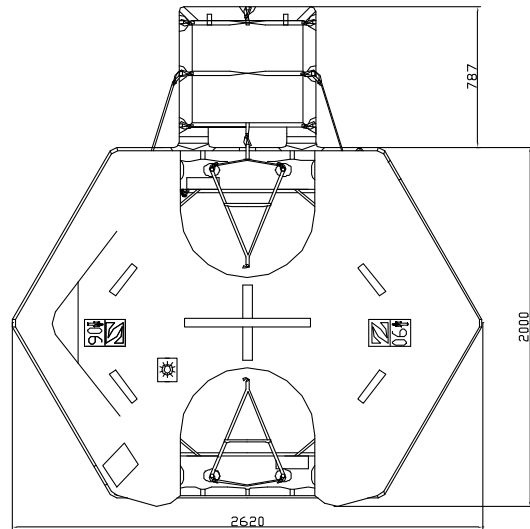

# 6 MAN THROW OVER BOARD SELF RIGHTING LIFERAFT ROUND CONTAINER SOLAS A & B PACK

6 MAN	A PACK			B PACK		
Container	N12			N12		
Dimensions	X: 1160 mm	Y: 560 mm	Z: 513 mm	X: 1160 mm	Y: 560 mm	Z: 513 mm
	X: 3' 9,67"	Y: 1' 10,05"	Z: 1' 8,2"	X: 3' 9,67"	Y: 1' 10,05"	Z: 1' 8,2"
Liferaft Net Weight	72 kg / 159 pounds			58 kg / 128 pounds		
Max. height stowage	25 m / 83'			25 m / 83'		
Painter line length	35 m / 115'					
Inflation Cylinder	1 x 6 liter					

 Crate	X: 1240 mm	Y: 620 mm	Z: 700 mm	X: 1240 mm	Y: 620 mm	Z: 700 mm
	X: 4' 0,82"	Y: 2' 0,41"	Z: 2' 3,56"	X: 4' 0,82"	Y: 2' 0,41"	Z: 2' 3,56"
	94 kg / 208 pounds			80 kg / 177 pounds		
	0,539 m3 / 19,01 cubic foot			0,539 m3 / 19,01 cubic foot		

06 TO SR 28042008 KLT.doc	Issue : 4	Date: 28/04/2008
---------------------------	-----------	------------------

Dimensions and weight +/- 5%  
 SURVITEC SAS reserves the right to change specification without notice.  
 For installation, add minimum +10mm for clearance to dimensions of the container.