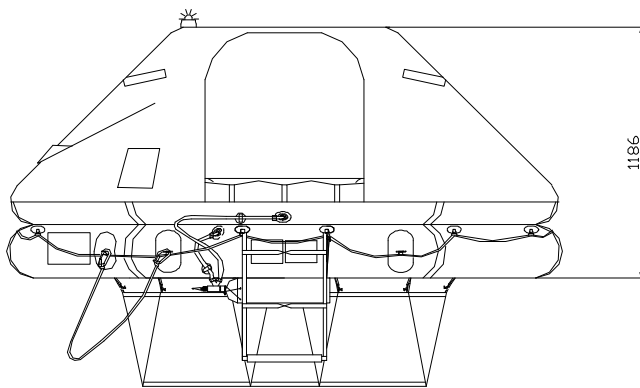

# 6 MAN THROW OVER BOARD SELF RIGHTING LIFERAFT ROUND CONTAINER SOLAS A & B PACK

6 MAN	A PACK			B PACK		
Container	N12			N12		
Dimensions	X: 1160 mm	Y: 560 mm	Z: 513 mm	X: 1160 mm	Y: 560 mm	Z: 513 mm
	X: 3' 9,67"	Y: 1' 10,05"	Z: 1' 8,2"	X: 3' 9,67"	Y: 1' 10,05"	Z: 1' 8,2"
Liferaft Net Weight	72 kg / 159 pounds			58 kg / 128 pounds		
Max. height stowage	25 m / 83'			25 m / 83'		
Painter line length	35 m / 115'					
Inflation Cylinder	1 x 6 liter					

 Crate	X: 1240 mm	Y: 620 mm	Z: 700 mm	X: 1240 mm	Y: 620 mm	Z: 700 mm
	X: 4' 0,82"	Y: 2' 0,41"	Z: 2' 3,56"	X: 4' 0,82"	Y: 2' 0,41"	Z: 2' 3,56"
	94 kg / 208 pounds			80 kg / 177 pounds		
	0,539 m3 / 19,01 cubic foot			0,539 m3 / 19,01 cubic foot		

06 TO SR 28042008 KLT.doc	Issue : 4	Date: 28/04/2008
---------------------------	-----------	------------------

Dimensions and weight +/- 5%  
 SURVITEC SAS reserves the right to change specification without notice.  
 For installation, add minimum +10mm for clearance to dimensions of the container.