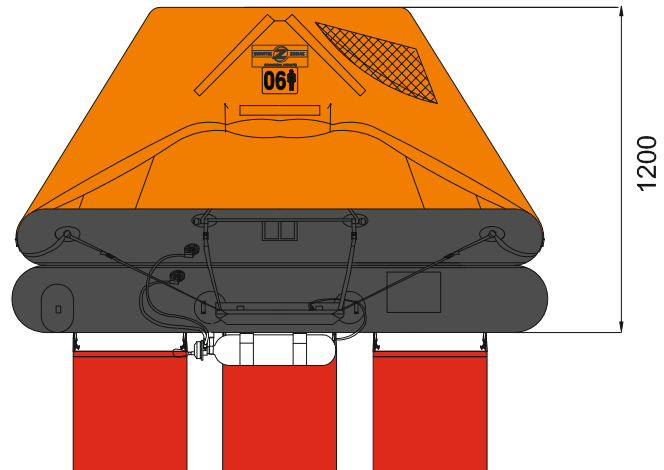

# 6 MAN THROW OVER BOARD LIFERAFT XTREM – LOW PROFILE CONTAINER SOLAS A & B PACK

6 MAN	A PACK			B PACK		
Container	N137H			N137		
Dimensions	X: 790 mm	Y: 555 mm	Z: 340 mm	X: 790 mm	Y: 555 mm	Z: 270 mm
	X: 2' 7,11"	Y: 1' 9,86"	Z: 1' 1,39"	X: 2' 7,11"	Y: 1' 9,86"	Z: 10,63"
Liferaft Net Weight	58 kg / 128 pounds			42 kg / 93 pounds		
Max. height stowage	18 m / 60'			18 m / 60'		
Painter line length	30 m / 99'					
Inflation Cylinder	1 x 4 liter					
 Crate	X: 840 mm	Y: 590 mm	Z: 360 mm	X: 840 mm	Y: 590 mm	Z: 280 mm
	X: 2' 9,08"	Y: 1' 11,23"	Z: 1' 2,18"	X: 2' 9,08"	Y: 1' 11,23"	Z: 11,03"
	61 kg / 135 pounds			45 kg / 100 pounds		
	0,179 m3 / 6,3 cubic foot			0,139 m3 / 4,9 cubic foot		
<b>Towing force</b>	<b>2 knots</b>			<b>3 knots</b>		
Without sea anchor	35 daN			60 daN		
With sea anchor	80 daN			145 daN		

**Approvals:** EC (MED) – USCG – TC – BV – CCS

06 TO XTREM 20022017 KLT.doc Issue: 10 Date: 20/02/2017

Dimensions and weight +/- 5%  
SURVITEC SAS reserves the right to change specification without notice.  
For installation, add minimum +10mm for clearance to dimensions of the container.