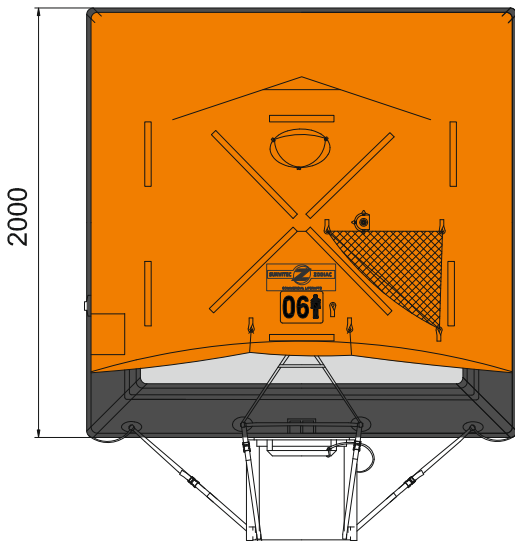

# 6 MAN THROW OVER BOARD LIFERAFT XTREM – LOW PROFILE CONTAINER SOLAS A & B PACK

6 MAN	A PACK			B PACK		
Container	N137H			N137		
Dimensions	X: 790 mm	Y: 555 mm	Z: 340 mm	X: 790 mm	Y: 555 mm	Z: 270 mm
	X: 2' 7,11"	Y: 1' 9,86"	Z: 1' 1,39"	X: 2' 7,11"	Y: 1' 9,86"	Z: 10,63"
Liferaft Net Weight	58 kg / 128 pounds			42 kg / 93 pounds		
Max. height stowage	18 m / 60'			18 m / 60'		
Painter line length	30 m / 99'					
Inflation Cylinder	1 x 4 liter					
 Crate	X: 840 mm	Y: 590 mm	Z: 360 mm	X: 840 mm	Y: 590 mm	Z: 280 mm
	X: 2' 9,08"	Y: 1' 11,23"	Z: 1' 2,18"	X: 2' 9,08"	Y: 1' 11,23"	Z: 11,03"
	61 kg / 135 pounds			45 kg / 100 pounds		
	0,179 m3 / 6,3 cubic foot			0,139 m3 / 4,9 cubic foot		
<b>Towing force</b>	<b>2 knots</b>			<b>3 knots</b>		
Without sea anchor	35 daN			60 daN		
With sea anchor	80 daN			145 daN		

**Approvals:** EC (MED) – USCG – TC – BV – CCS

06 TO XTREM 20022017 KLT.doc Issue: 10 Date: 20/02/2017

Dimensions and weight +/- 5%  
SURVITEC SAS reserves the right to change specification without notice.  
For installation, add minimum +10mm for clearance to dimensions of the container.