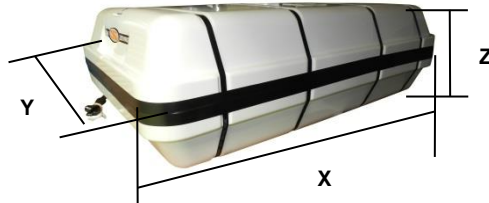

# 6 MAN THROW OVER BOARD LIFERAFT XTREM – LOW PROFILE CONTAINER SOLAS A & B PACK

6 MAN	A PACK			B PACK		
Container	N137H			N137		
Dimensions	X: 790 mm	Y: 555 mm	Z: 340 mm	X: 790 mm	Y: 555 mm	Z: 270 mm
	X: 2' 7,11"	Y: 1' 9,86"	Z: 1' 1,39"	X: 2' 7,11"	Y: 1' 9,86"	Z: 10,63"
Liferaft Net Weight	58 kg / 128 pounds			42 kg / 93 pounds		
Max. height stowage	18 m / 60'			18 m / 60'		
Painter line length	30 m / 99'					
Inflation Cylinder	1 x 4 liter					
 Crate	X: 840 mm	Y: 590 mm	Z: 360 mm	X: 840 mm	Y: 590 mm	Z: 280 mm
	X: 2' 9,08"	Y: 1' 11,23"	Z: 1' 2,18"	X: 2' 9,08"	Y: 1' 11,23"	Z: 11,03"
	61 kg / 135 pounds			45 kg / 100 pounds		
	0,179 m3 / 6,3 cubic foot			0,139 m3 / 4,9 cubic foot		
<b>Towing force</b>	<b>2 knots</b>			<b>3 knots</b>		
Without sea anchor	35 daN			60 daN		
With sea anchor	80 daN			145 daN		

**Approvals:** EC (MED) – USCG – TC – BV – CCS

06 TO XTREM 20022017 KLT.doc Issue: 10 Date: 20/02/2017

Dimensions and weight +/- 5%  
SURVITEC SAS reserves the right to change specification without notice.  
For installation, add minimum +10mm for clearance to dimensions of the container.