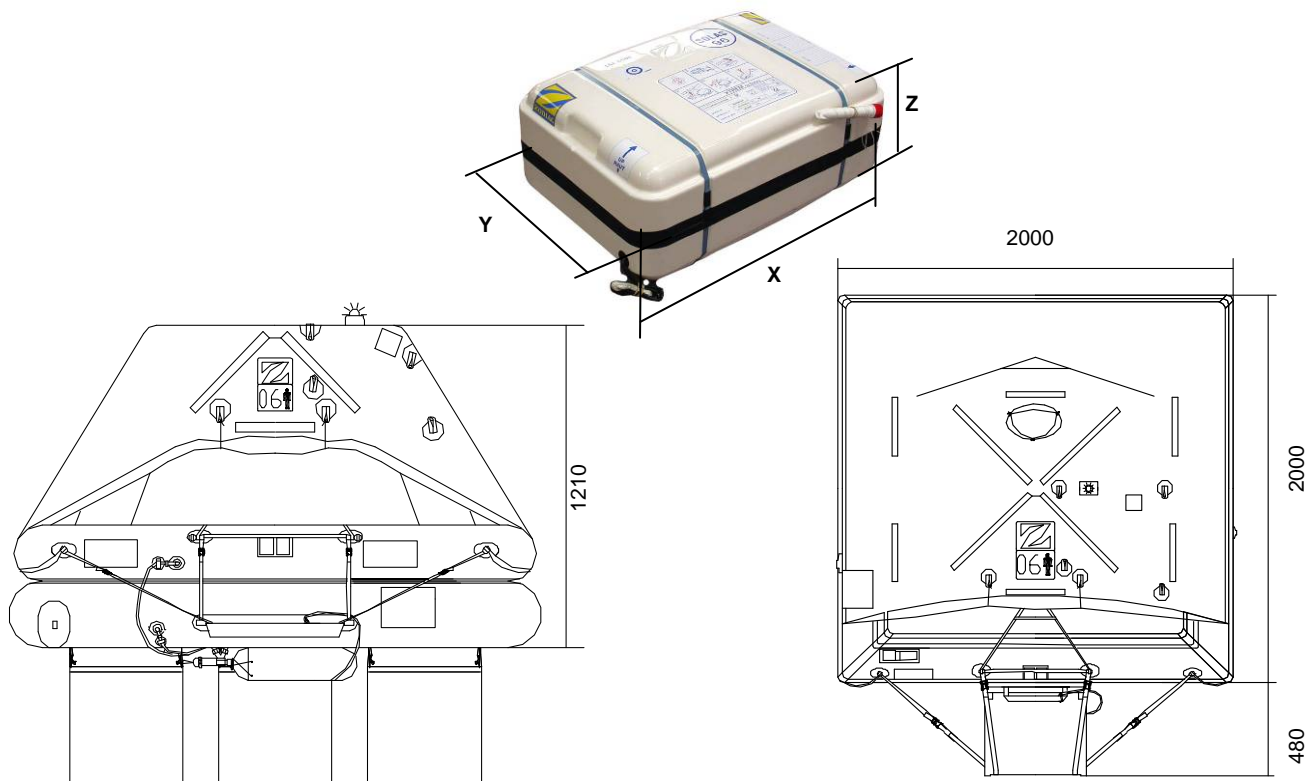

6 MAN THROW OVER BOARD LIFERAFT XTREM – LOW PROFILE CONTAINER SOLAS A & B PACK

6 MAN	A PACK			B PACK		
Container	N137H			N137		
Dimensions	X: 790 mm	Y: 555 mm	Z: 340 mm	X: 790 mm	Y: 555 mm	Z: 270 mm
	X: 2' 7,11"	Y: 1' 9,86"	Z: 1' 1,39"	X: 2' 7,11"	Y: 1' 9,86"	Z: 10,63"
Liferaft Net Weight	64 kg / 142 pounds			48 kg / 106 pounds		
Max. height stowage	18 m / 60'			18 m / 60'		
Painter line length	30 m / 99'					
Inflation Cylinder	1 x 4 liter					

 Crate	X: 840 mm	Y: 590 mm	Z: 360 mm	X: 840 mm	Y: 590 mm	Z: 280 mm
	X: 2' 9,08"	Y: 1' 11,23"	Z: 1' 2,18"	X: 2' 9,08"	Y: 1' 11,23"	Z: 11,03"
	67 kg / 148 pounds			51 kg / 113 pounds		
	0,179 m3 / 6,3 cubic foot			0,139 m3 / 4,9 cubic foot		

Towing force	2 knots	3 knots
Without sea anchor	35 daN	60 daN
With sea anchor	48 daN	90 daN

Approvals: **EC (MED) – USCG – TC – BV – CCS**

06 TO XTREM 22122010 KLT.doc

Issue : 7

Date: 22/12/2010

Dimensions and weight +/- 5%
 SURVITEC SAS reserves the right to change specification without notice.
 For installation, add minimum +10mm for clearance to dimensions of the container.