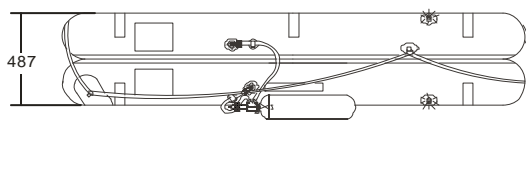

IBA 06 MAN OPEN REVERSIBLE INFLATABLE LIFERAFT ROUND CONTAINER – LOW PROFILE CONTAINER

6 MAN	ROUND CONT			LPC		
Container	N11			N131		
Dimensions	X: 1020 mm	Y: 476 mm	Z: 440 mm	X: 800 mm	Y: 518 mm	Z: 300 mm
	X: 3' 4,16"	Y: 1' 6,75"	Z: 1' 5,33"	X: 2' 7,5"	Y: 1' 8,4"	Z: 11,82"
Liferaft Net Weight	36 kg / 80 pounds			35 kg / 78 pounds		
Max. height stowage	15 m / 50'			18 m / 60'		
Painter line length	25 m / 83'					
Inflation Cylinder	1 X 4 liter					

 Crate	X: 1070 mm	Y: 560 mm	Z: 610 mm	X: 830 mm	Y: 540 mm	Z: 330 mm
	X: 3' 6,13"	Y: 1' 10,05"	Z: 2' 0,02"	X: 2' 8,68"	Y: 1' 9,26"	Z: 1' 1"
	56 kg / 124 pounds			37 kg / 82 pounds		
	0,366 m3 / 12,91 cubic foot			0,148 m3 / 5,23 cubic foot		

Dimensions and weight +/- 5%
 SURVITEC SAS reserves the right to change specification without notice.
 For installation, add minimum +10mm for clearance to dimensions of the container.