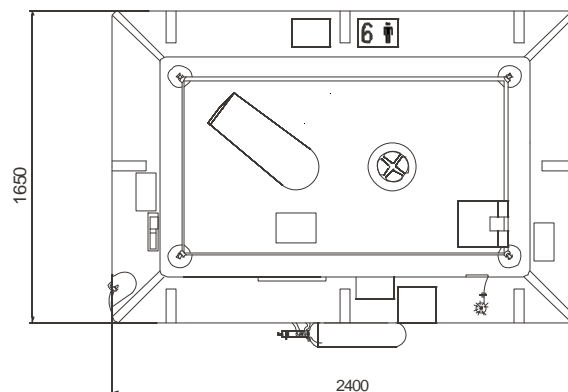

IBA 06 MAN OPEN REVERSIBLE INFLATABLE LIFERAFT ROUND CONTAINER – LOW PROFILE CONTAINER

6 MAN	ROUND CONT			LPC		
Container	N11			N131		
Dimensions	X: 1020 mm	Y: 476 mm	Z: 440 mm	X: 800 mm	Y: 518 mm	Z: 300 mm
	X: 3' 4,16"	Y: 1' 6,75"	Z: 1' 5,33"	X: 2' 7,5"	Y: 1' 8,4"	Z: 11,82"
Liferaft Net Weight	36 kg / 80 pounds			35 kg / 78 pounds		
Max. height stowage	15 m / 50'			18 m / 60'		
Painter line length	25 m / 83'					
Inflation Cylinder	1 X 4 liter					

 Crate	X: 1070 mm	Y: 560 mm	Z: 610 mm	X: 830 mm	Y: 540 mm	Z: 330 mm
	X: 3' 6,13"	Y: 1' 10,05"	Z: 2' 0,02"	X: 2' 8,68"	Y: 1' 9,26"	Z: 1' 1"
	56 kg / 124 pounds			37 kg / 82 pounds		
	0,366 m3 / 12,91 cubic foot			0,148 m3 / 5,23 cubic foot		

Dimensions and weight +/- 5%
 SURVITEC SAS reserves the right to change specification without notice.
 For installation, add minimum +10mm for clearance to dimensions of the container.