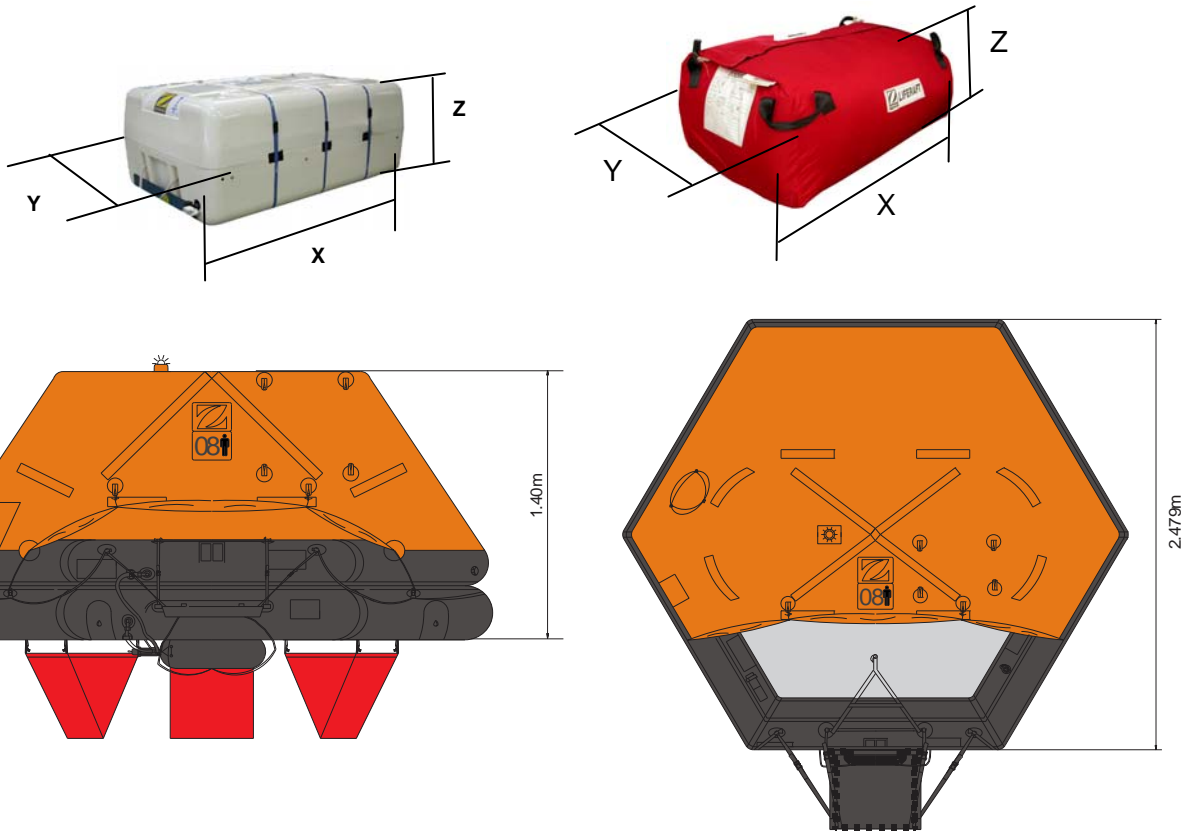

08 PERSON COASTAL LIFERAFT - CCG GRP LOW PROFILE CONTAINER & VALISE

8 MAN	GRP container			Valise		
Container	N132			N° 4		
Dimensions	X: 890 mm	Y: 520 mm	Z: 315 mm	X: 850 mm	Y: 325 mm	Z: 350 mm
Liferaft Net Weight	51,5 kg / 114 pounds			41 kg / 91 pounds		
Max. height stowage	10 m / 33'			10 m / 33'		
Painter line length	20 m / 66'					
Inflation Cylinder	1 x 6,7 litre					

Crate	X: 930 mm	Y: 540 mm	Z: 350 mm	X: 930 mm	Y: 540 mm	Z: 350 mm
	X: 3' 0,62"	Y: 1' 9,26"	Z: 1' 1,78"	X: 3' 0,62"	Y: 1' 9,26"	Z: 1' 1,78"
	53,5 kg / 118 pounds			43 kg / 95 pounds		
	0,176 m3 / 6,21 cubic foot			0,176 m3 / 6,21 cubic foot		

Dimensions and weight +/- 5%
 Zodiac reserves the right to change specification without notice.
 For installation, add minimum +10mm for clearance to dimensions of the container.