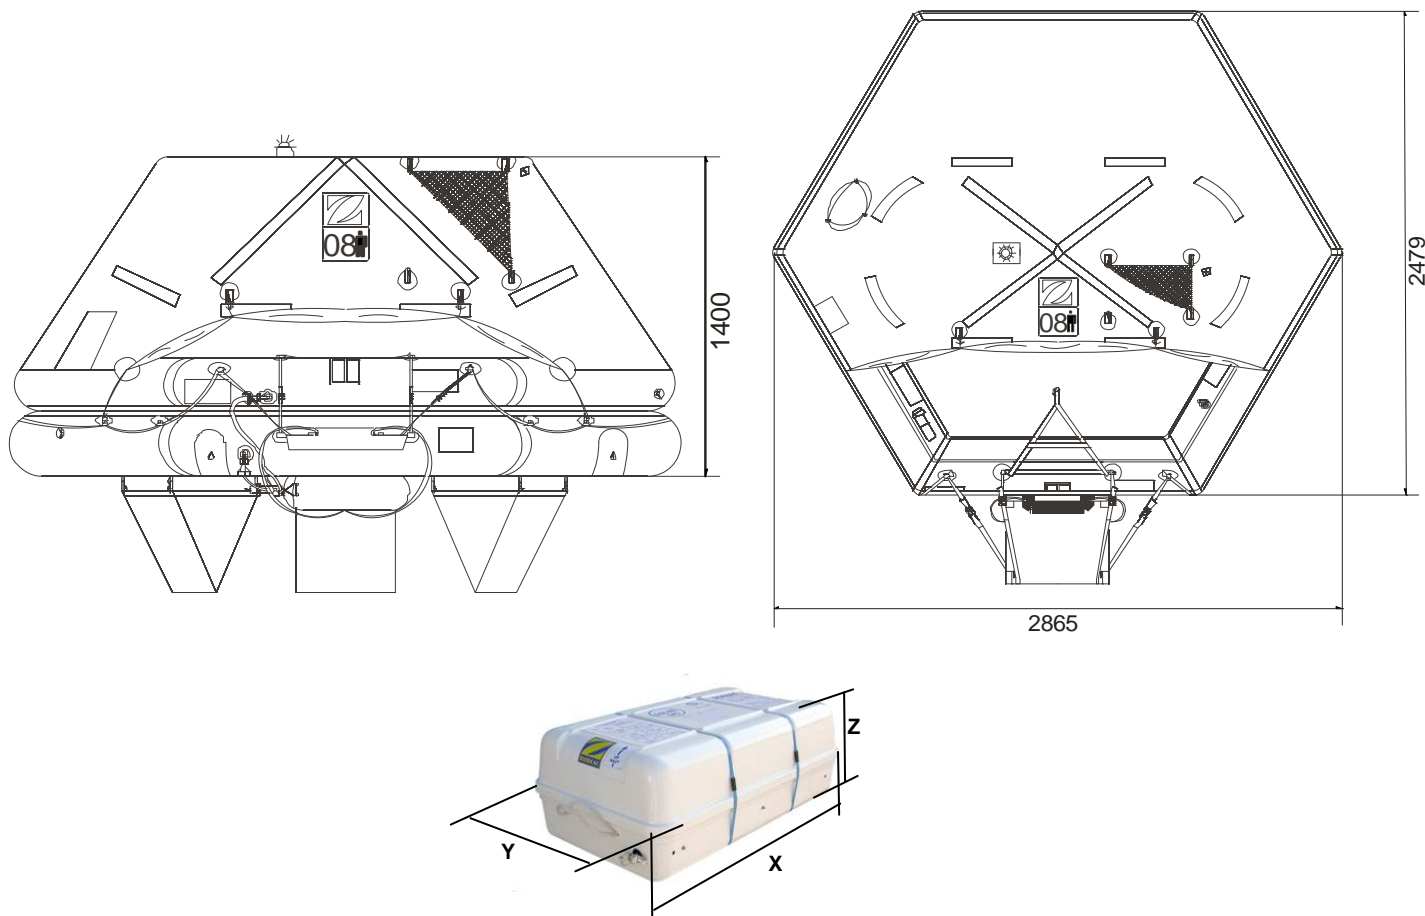

08 PERSON COASTAL LIFERAFT - UK LOW PROFILE CONTAINER

08 MAN	B PACK		
Container	N134		
Dimensions	X: 965 mm	Y: 596 mm	Z: 380 mm
	X: 3' 2"	Y: 1' 11,47"	Z: 1' 2,97"
Liferaft Net Weight	59 kg / 131 pounds		
Max. height stowage	18 m / 60'		
Painter line length	36 m / 119'		
Inflation Cylinder	1 x 6,7 liter		

 Crate	X: 1020 mm	Y: 630 mm	Z: 400 mm
	X: 3' 4,16"	Y: 2' 0,81"	Z: 1' 3,75"
	63 kg / 139 pounds		
0,258 m ³ / 9,08 cubic foot			

Towing force	2 knots	3 knots
Without sea anchor	49 daN	63 daN
With sea anchor	57 daN	138 daN

Approvals: **MCA**

08 COASTAL LPC UK 05122007 KLT.doc Issue : 2 Date: 05/12/2007

Dimensions and weight +/- 5%
SURVITEC SAS reserves the right to change specification without notice.
For installation, add minimum +10mm for clearance to dimensions of the container.