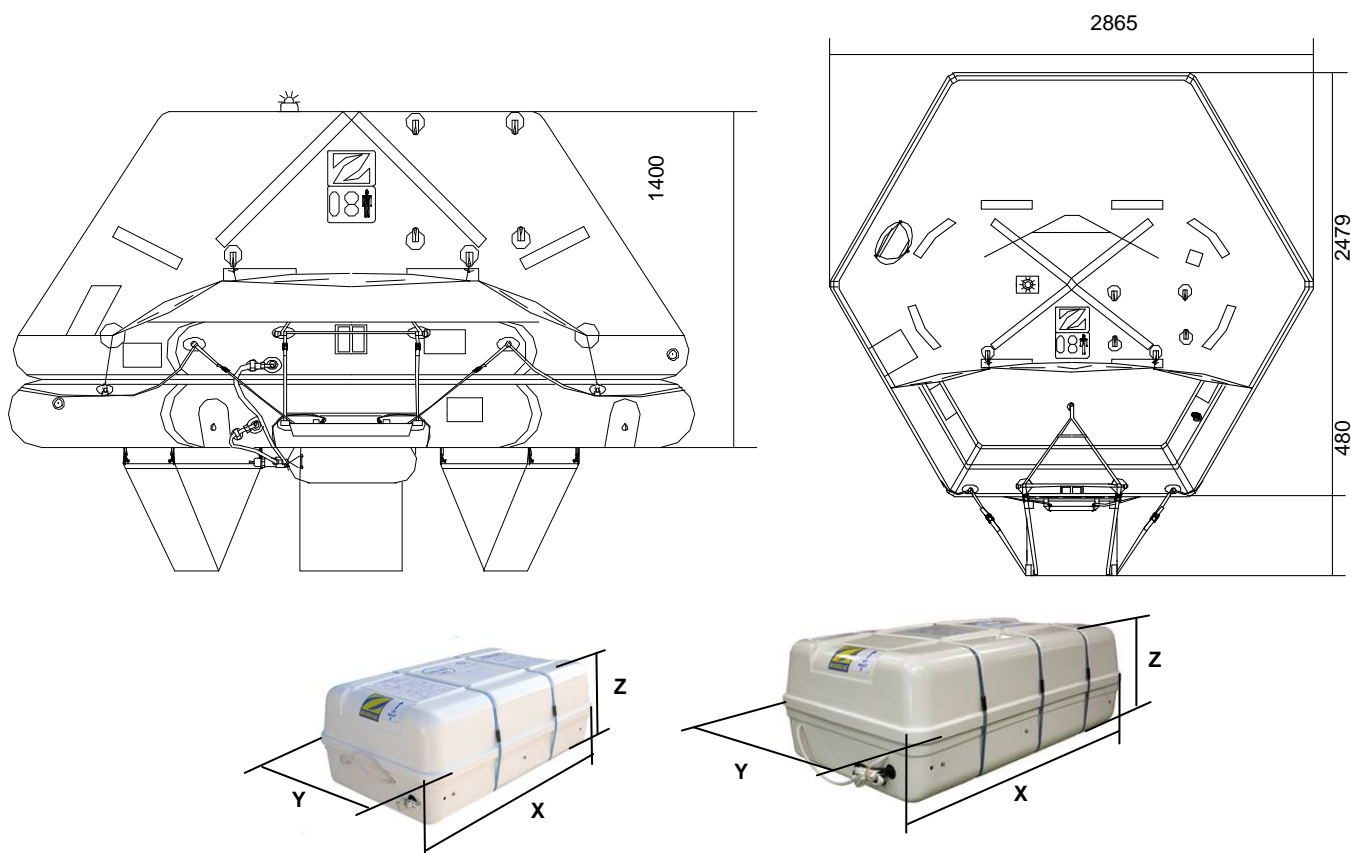

## 8 MAN THROW OVER BOARD LIFERAFT LOW PROFILE CONTAINER SOLAS A & B PACK

8 MAN	A PACK			B PACK		
Container	N135			N134		
Dimensions	X: 1088 mm X: 3' 6,84"	Y: 666 mm Y: 2' 2,23"	Z: 389 mm Z: 1' 3,32"	X: 965 mm X: 3' 2"	Y: 596 mm Y: 1' 11,47"	Z: 380 mm Z: 1' 2,97"
Liferaft Net Weight	79 kg / 175 pounds			57 kg / 126 pounds		
Max. height stowage	25 m / 83'			25 m / 83'		
Painter line length	35 m / 115'					
Inflation Cylinder	1 x 6,7 liter					

 Crate	X: 1140 mm X: 3' 8,89"	Y: 690 mm Y: 2' 3,17"	Z: 410 mm Z: 1' 4,15"	X: 1020 mm X: 3' 4,16"	Y: 630 mm Y: 2' 0,81"	Z: 400 mm Z: 1' 3,75"
	84 kg / 186 pounds			61 kg / 135 pounds		
	0,323 m3 / 11,39 cubic foot			0,258 m3 / 9,08 cubic foot		

08 TO LPC EC 22122010 KLT.doc	Issue : 5	Date: 22/12/2010
-------------------------------	-----------	------------------

Dimensions and weight +/- 5%  
 SURVITEC SAS reserves the right to change specification without notice.  
 For installation, add minimum +10mm for clearance to dimensions of the container.