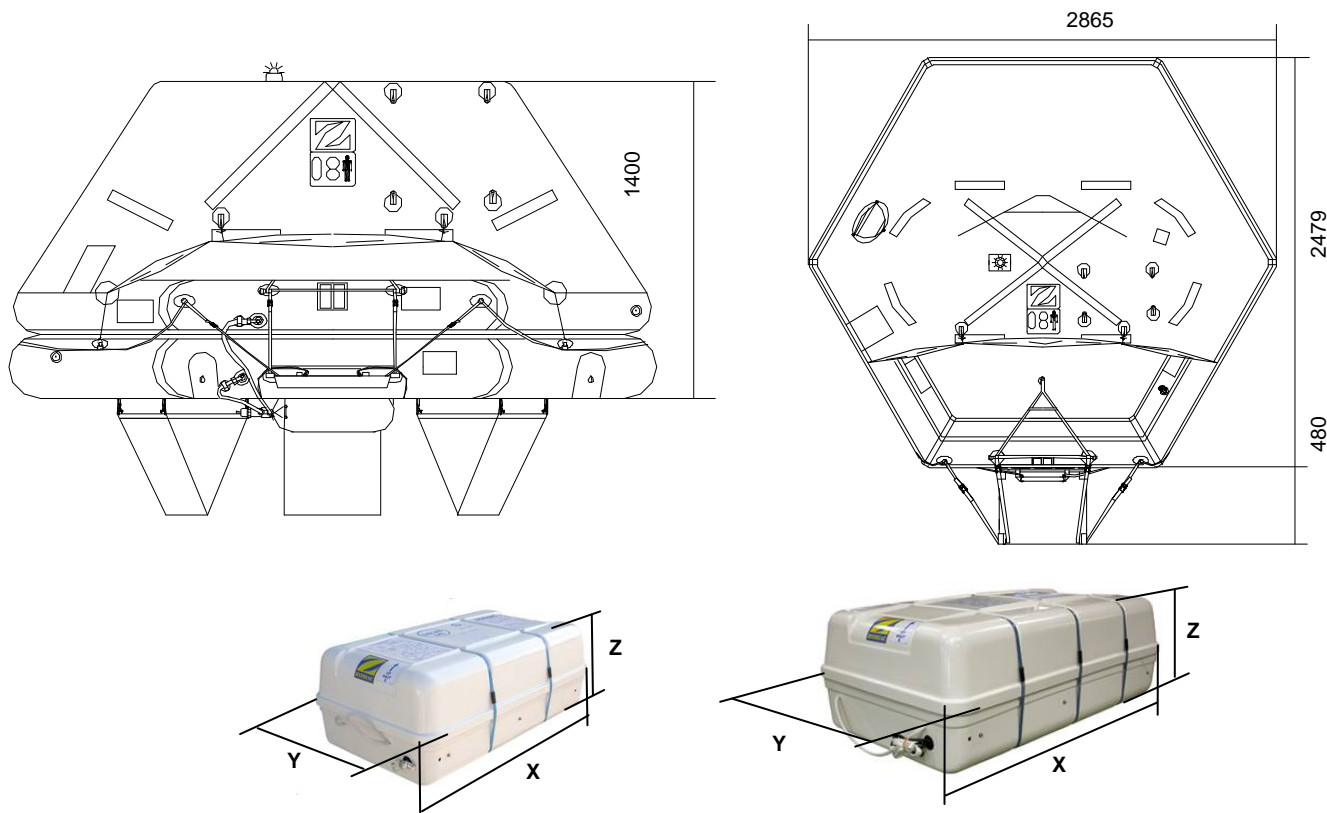

8 MAN THROW OVER BOARD LIFERAFT LOW PROFILE CONTAINER SOLAS A & B PACK

8 MAN	A PACK			B PACK		
Container	N135			N134		
Dimensions	X: 1088 mm	Y: 666 mm	Z: 389 mm	X: 965 mm	Y: 596 mm	Z: 380 mm
	X: 3' 6,84"	Y: 2' 2,23"	Z: 1' 3,32"	X: 3' 2"	Y: 1' 11,47"	Z: 1' 2,97"
Liferaft Net Weight	79 kg / 175 pounds			57 kg / 126 pounds		
Max. height stowage	18 m / 60'			18 m / 60'		
Painter line length	30 m / 99'					
Inflation Cylinder	1 x 6,7 liter					

 Crate	X: 1140 mm	Y: 690 mm	Z: 410 mm	X: 1020 mm	Y: 630 mm	Z: 400 mm
	X: 3' 8,89"	Y: 2' 3,17"	Z: 1' 4,15"	X: 3' 4,16"	Y: 2' 0,81"	Z: 1' 3,75"
	84 kg / 186 pounds			61 kg / 135 pounds		
	0,323 m3 / 11,39 cubic foot			0,258 m3 / 9,08 cubic foot		

Towing force	2 knots	3 knots
Without sea anchor	49 daN	63 daN
With sea anchor	57 daN	138 daN

Approvals: **USCG – TC**

08 TO LPC US TC 23102009 KLT.doc

Issue: 1

Date: 23/10/2009

Dimensions and weight +/- 5%
 SURVITEC SAS reserves the right to change specification without notice.
 For installation, add minimum +10mm for clearance to dimensions of the container.