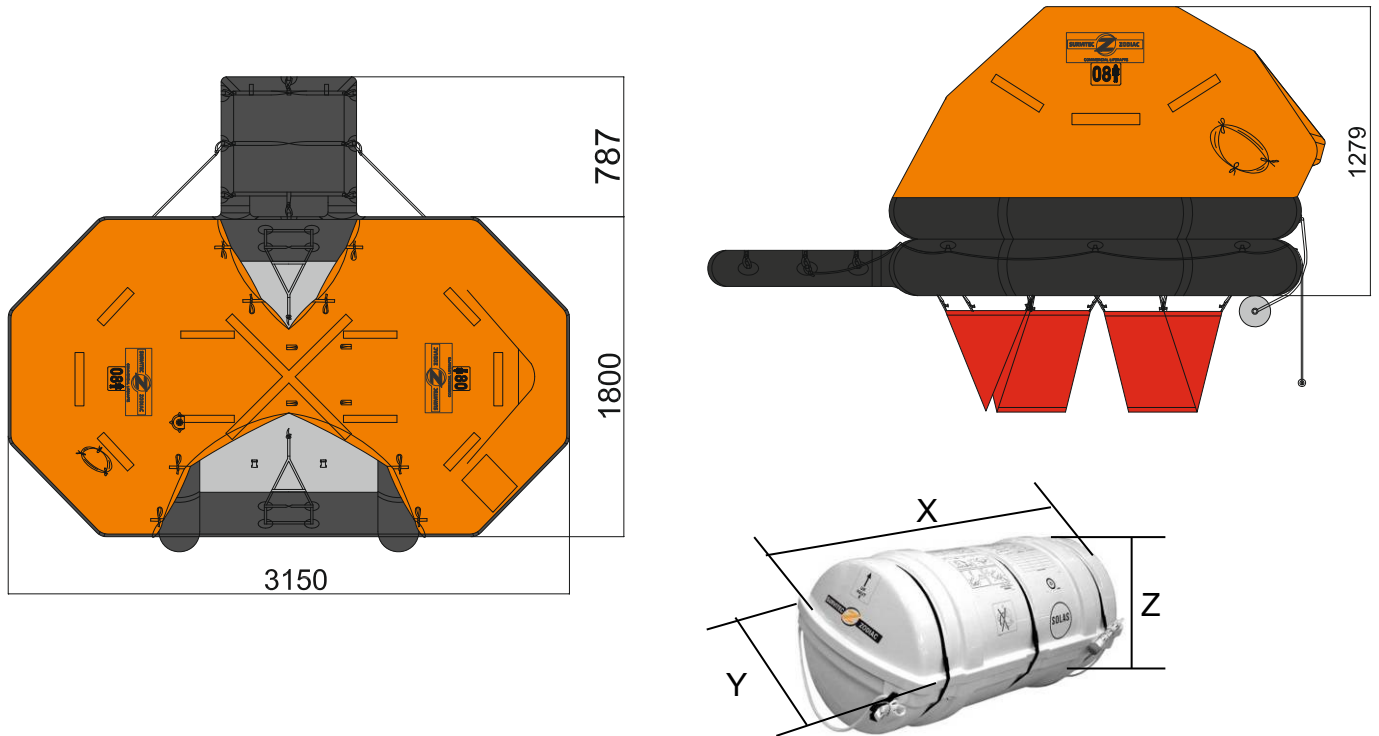

8 MAN THROW OVER BOARD SELF RIGHTING LIFERAFT ROUND CONTAINER SOLAS A & B PACK

8 MAN	A PACK			B PACK		
Container	N12			N12		
Dimensions	X: 1160 mm X: 3' 9,67"	Y: 560 mm Y: 1' 10,05"	Z: 513 mm Z: 1' 8,2"	X: 1160 mm X: 3' 9,67"	Y: 560 mm Y: 1' 10,05"	Z: 513 mm Z: 1' 8,2"
Liferaft Net Weight	85 kg / 188 pounds			69 kg / 153 pounds		
Max. height stowage	25 m / 83'			25 m / 83'		
Painter line length	35 m / 115'					
Inflation Cylinder	1 x 8 liter					
 Crate	X: 1240 mm X: 4' 0,82"	Y: 620 mm Y: 2' 0,41"	Z: 700 mm Z: 2' 3,56"	X: 1240 mm X: 4' 0,82"	Y: 620 mm Y: 2' 0,41"	Z: 700 mm Z: 2' 3,56"
	98 kg / 217 pounds			82 kg / 181 pounds		
	0,539 m3 / 19,01 cubic foot			0,539 m3 / 19,01 cubic foot		
Towing force	2 knots			3 knots		
Without sea anchor	47 daN			67 daN		
With sea anchor	95 daN			165 daN		

Approvals: **EC (MED) – BV**

08 TO SR.doc Issue: 6 Date: 20/02/2017

Dimensions and weight +/- 5%
SURVITEC SAS reserves the right to change specification without notice.
For installation, add minimum +10mm for clearance to dimensions of the container.