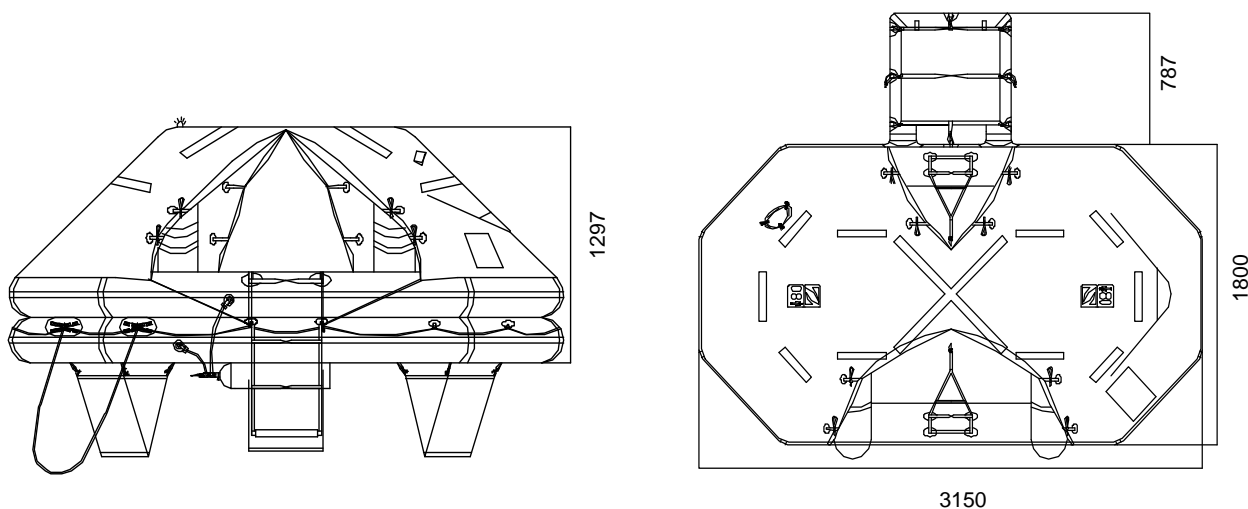

8 MAN THROW OVER BOARD SELF RIGHTING LIFERAFT ROUND CONTAINER SOLAS A & B PACK

8 MAN	A PACK			B PACK		
Container	N12			N12		
Dimensions	X: 1160 mm	Y: 560 mm	Z: 513 mm	X: 1160 mm	Y: 560 mm	Z: 513 mm
	X: 3' 9,67"	Y: 1' 10,05"	Z: 1' 8,2"	X: 3' 9,67"	Y: 1' 10,05"	Z: 1' 8,2"
Liferaft Net Weight	88 kg / 195 pounds			69 kg / 153 pounds		
Max. height stowage	25 m / 83'			25 m / 83'		
Painter line length	35 m / 115'					
Inflation Cylinder	1 x 8 liter					

 Crate	X: 1240 mm	Y: 620 mm	Z: 700 mm	X: 1240 mm	Y: 620 mm	Z: 700 mm	
		X: 4' 0,82"	Y: 2' 0,41"	Z: 2' 3,56"	X: 4' 0,82"	Y: 2' 0,41"	Z: 2' 3,56"
		110 kg / 243 pounds			91 kg / 201 pounds		
	0,539 m3 / 19,01 cubic foot			0,539 m3 / 19,01 cubic foot			

Dimensions and weight +/- 5%
 SURVITEC SAS reserves the right to change specification without notice.
 For installation, add minimum +10mm for clearance to dimensions of the container.