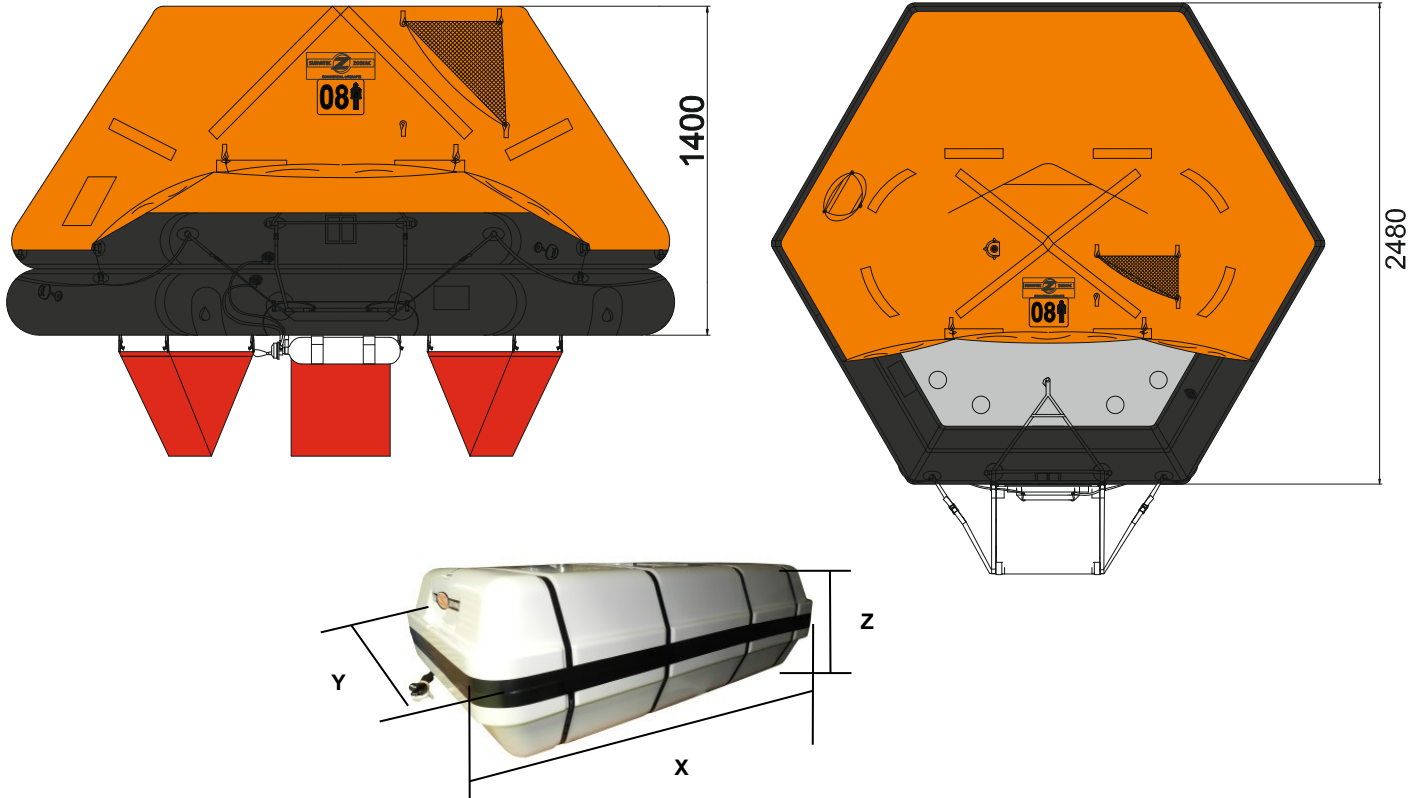

8 MAN THROW OVER BOARD LIFERAFT XTREM – LOW PROFILE CONTAINER SOLAS A & B PACK

8 MAN	A PACK			B PACK		
Container	N138H			N138		
Dimensions	X: 840 mm X: 2' 9,08"	Y: 570 mm Y: 1' 10,45"	Z: 340 mm Z: 1' 1,39"	X: 840 mm X: 2' 9,08"	Y: 570 mm Y: 1' 10,45"	Z: 294 mm Z: 11,58"
Liferaft Net Weight	74 kg / 164 pounds			54 kg / 120 pounds		
Max. height storage	25 m / 83'			25 m / 83'		
Painter line length	35 m / 115'					
Inflation Cylinder	1 x 6,7 liter					
 Crate	X: 890 mm X: 2' 11,04"	Y: 600 mm Y: 1' 11,63"	Z: 360 mm Z: 1' 2,18"	X: 890 mm X: 2' 11,04"	Y: 600 mm Y: 1' 11,63"	Z: 310 mm Z: 1' 0,21"
	77 kg / 170 pounds			57 kg / 126 pounds		
	0,193 m3 / 6,79 cubic foot			0,166 m3 / 5,85 cubic foot		
Towing force	2 knots			3 knots		
Without sea anchor	42 daN			65 daN		
With sea anchor	87 daN			150 daN		

Approvals: **EC (MED) – BV – CCS – RMRS**

08 TO XTREM EC.doc Issue: 11 Date: 19/12/2019

Dimensions and weight +/- 5%
SURVITEC SAS reserves the right to change specification without notice.
For installation, add minimum +10mm for clearance to dimensions of the container.