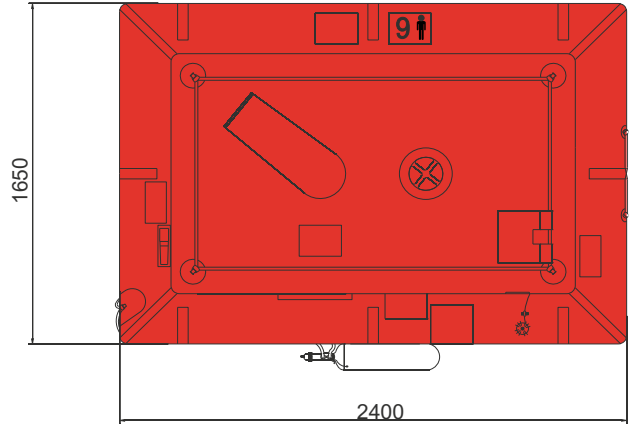

## OPEN REVERSIBLE INFLATABLE LIFERAFT ROUND CONTAINER – LOW PROFILE CONTAINER

09 MAN	ROUND CONTAINER			LPC		
Container	N11			N131		
Dimensions	X: 1020 mm X: 3' 4,16"	Y: 476 mm Y: 1' 6,75"	Z: 440 mm Z: 1' 5,33"	X: 825 mm X: 2' 8,49"	Y: 540 mm Y: 1' 9,26"	Z: 318 mm Z: 1' 0,52"
Liferaft Net Weight	36 kg / 80 pounds			35 kg / 78 pounds		
Max. height storage	15 m / 50'			18 m / 60'		
Painter line length	25 m / 83'					
Inflation Cylinder	1 x 4 liter					

 Crate	X: 1070 mm X: 3' 6,13"	Y: 560 mm Y: 1' 10,05"	Z: 610 mm Z: 2' 0,02"	X: 830 mm X: 2' 8,68"	Y: 540 mm Y: 1' 9,26"	Z: 330 mm Z: 1' 1"
	48 kg / 106 pounds			37 kg / 82 pounds		
	0,366 m <sup>3</sup> / 12,91 cubic foot			0,148 m <sup>3</sup> / 5,23 cubic foot		

Dimensions and weight +/- 5%  
 SURVITEC SAS reserves the right to change specification without notice.  
 For installation, add minimum +10mm for clearance to dimensions of the container.