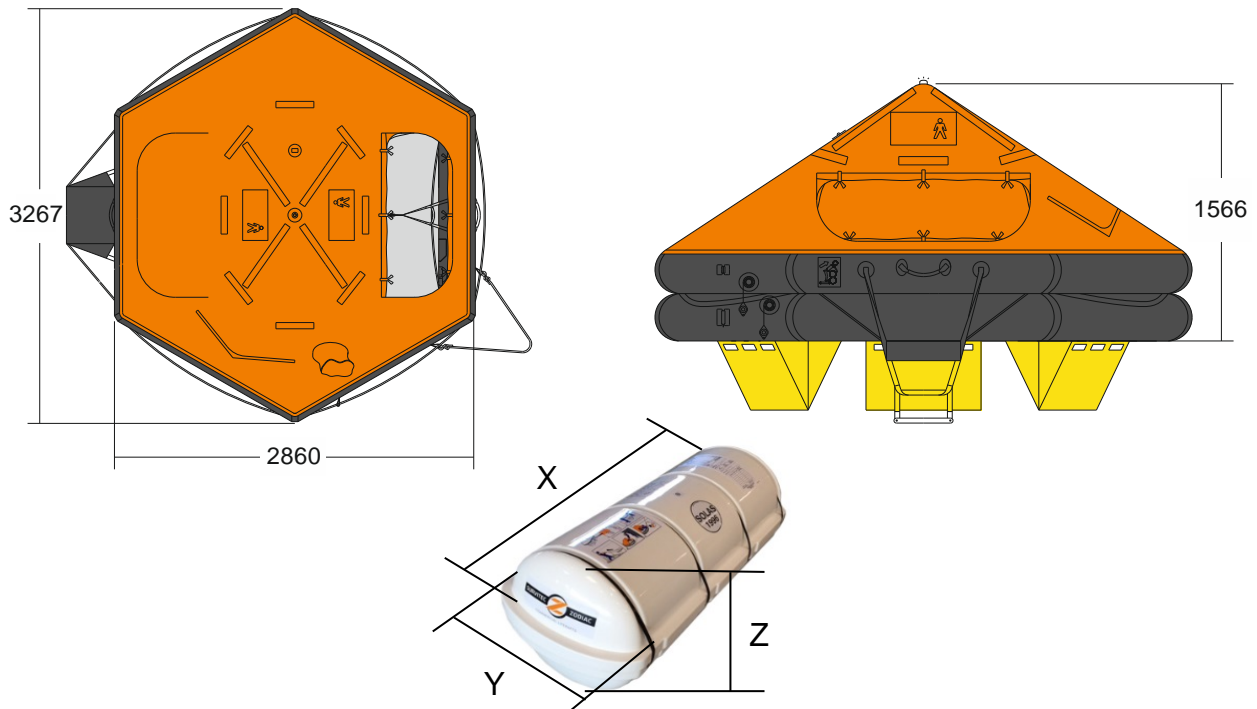

12 PERSON THROW OVER BOARD LIFERAFT

ROUND CONTAINER - SOLAS A & B PACK

12 TO	A PACK			B PACK		
Container	MK14 S14			MK10 S4		
<i>Dimensions</i>	X: 1156mm X: 3'9,50"	Y: 612mm Y: 2'1"	Z: 584mm Z: 1'11"	X: 1260mm X: 4'1,50"	Y: 520mm Y: 1'8,50"	Z: 485mm Z: 1'8"
Liferaft net weight	108kg / 238 lbs			85kg / 187 lbs		
Height of stowage	36m / 118' (maximum)					
Painter line length	46m / 151'					
Crate	X: 1355mm X: 4'5,35"	Y: 650mm Y: 2'1,6"	Z: 740mm Z: 2'5,14"	X: 1355mm X: 4'5,35"	Y: 650mm Y: 2'1,6"	Z: 740mm Z: 2'5,14"
<i>Dimensions & weight</i>	126kg / 278 lbs			103kg / 227 lbs		
Towing force	2 knots 80 daN / 180 lbf			3 knots 179 daN / 402 lbf		

Approvals:	EC - USCG - TC
------------	-----------------------

12 TO ROUND 22112016 KLT.doc	Issue: 1	Date: 22/11/2016
------------------------------	----------	------------------

Dimensions and weight +/- 5%
 SURVITEC SAS reserves the right to change specification without notice.
 For installation, add minimum +10mm for clearance to dimensions of the container.