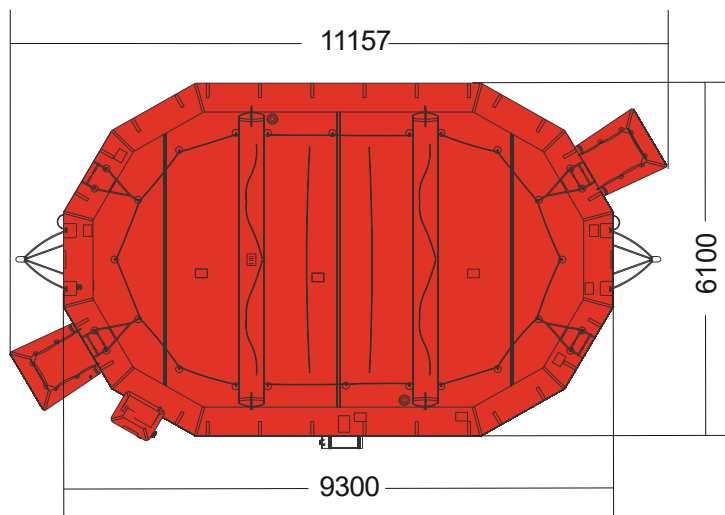

IBA 100 MAN VENTURI OPEN REVERSIBLE INFLATABLE LIFERAFT ROUND CONTAINER

100 MAN V			
Container	N16		
Dimensions	X: 1450 mm	Y: 800 mm	Z: 740 mm
	X: 4' 9,09"	Y: 2' 7,5"	Z: 2' 5,14"
Liferaft Net Weight	205 kg / 452 pounds		
Max. height stowage	20 m / 66'		
Painter line length	20 m / 66'		
Inflation Cylinder	2 x 15 liter + 1 x 2,83 liter		
 Crate	X: 1525 mm	Y: 845 mm	Z: 880 mm
	X: 5' 0,04"	Y: 2' 9,27"	Z: 2' 10,65"
	229 kg / 505 pounds		
	1,134 m ³ / 40,05 cubic foot		
Towing force	2 knots		3 knots
Without sea anchor	196 daN		315 daN
With sea anchor	232 daN		420 daN

Approvals:	USCG
-------------------	-------------

IBA 100 V cont rond.doc	Issue: 4	Date: 21/02/2017
-------------------------	----------	------------------

Dimensions and weight +/- 5%
 SURVITEC SAS reserves the right to change specification without notice.
 For installation, add minimum +10mm for clearance to dimensions of the container.