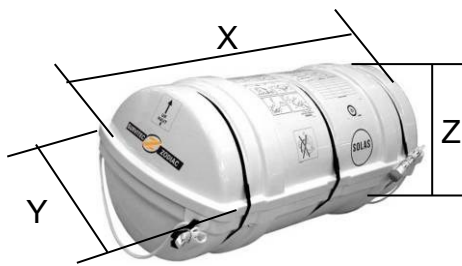

# 10 MAN THROW OVER BOARD SELF RIGHTING LIFERAFT ROUND CONTAINER SOLAS A & B PACK

10 MAN	A PACK			B PACK		
Container	N13			N12		
Dimensions	X: 1275 mm X: 4' 2,2"	Y: 610 mm Y: 2' 0,02"	Z: 590 mm Z: 1' 11,23"	X: 1160 mm X: 3' 9,67"	Y: 560 mm Y: 1' 10,05"	Z: 513 mm Z: 1' 8,2"
Liferaft Net Weight	98 kg / 217 pounds			73 kg / 161 pounds		
Max. height storage	25 m / 83'			25 m / 83'		
Painter line length	35 m / 115'					
Inflation Cylinder	1 x 10 liter					
 <b>Crate</b>	X: 1355 mm X: 4' 5,35"	Y: 650 mm Y: 2' 1,6"	Z: 740 mm Z: 2' 5,14"	X: 1240 mm X: 4' 0,82"	Y: 620 mm Y: 2' 0,41"	Z: 700 mm Z: 2' 3,56"
	116 kg / 256 pounds			86 kg / 190 pounds		
	0,652 m3 / 23,02 cubic foot			0,539 m3 / 19,01 cubic foot		
<b>Towing force</b>	<b>2 knots</b>			<b>3 knots</b>		
Without sea anchor	51 daN			87 daN		
With sea anchor	98 daN			172 daN		

**Approvals:** EC (MED) – BV

10 TO SR.doc

Issue: 6

Date: 20/02/2017

Dimensions and weight +/- 5%  
SURVITEC SAS reserves the right to change specification without notice.  
For installation, add minimum +10mm for clearance to dimensions of the container.