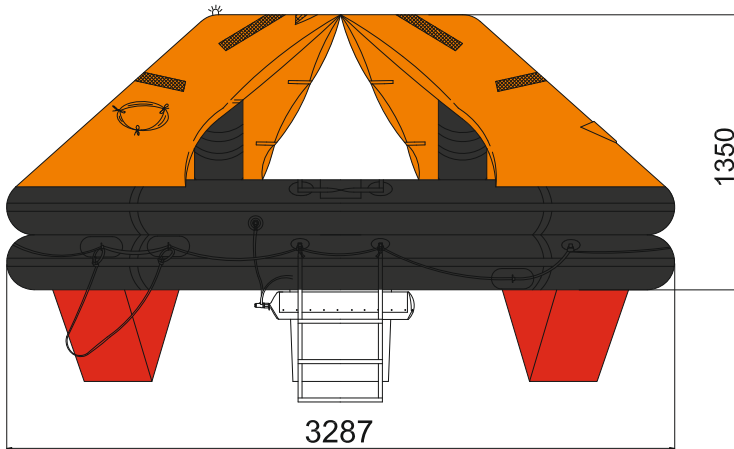

# 10 MAN THROW OVER BOARD SELF RIGHTING LIFERAFT ROUND CONTAINER SOLAS A & B PACK

10 MAN	A PACK			B PACK		
Container	N13			N12		
Dimensions	X: 1275 mm X: 4' 2,2"	Y: 610 mm Y: 2' 0,02"	Z: 590 mm Z: 1' 11,23"	X: 1160 mm X: 3' 9,67"	Y: 560 mm Y: 1' 10,05"	Z: 513 mm Z: 1' 8,2"
Liferaft Net Weight	98 kg / 217 pounds			73 kg / 161 pounds		
Max. height storage	25 m / 83'			25 m / 83'		
Painter line length	35 m / 115'					
Inflation Cylinder	1 x 10 liter					
 <b>Crate</b>	X: 1355 mm X: 4' 5,35"	Y: 650 mm Y: 2' 1,6"	Z: 740 mm Z: 2' 5,14"	X: 1240 mm X: 4' 0,82"	Y: 620 mm Y: 2' 0,41"	Z: 700 mm Z: 2' 3,56"
	116 kg / 256 pounds			86 kg / 190 pounds		
	0,652 m3 / 23,02 cubic foot			0,539 m3 / 19,01 cubic foot		
<b>Towing force</b>	<b>2 knots</b>			<b>3 knots</b>		
Without sea anchor	51 daN			87 daN		
With sea anchor	98 daN			172 daN		

**Approvals:** EC (MED) – BV

10 TO SR.doc

Issue: 6

Date: 20/02/2017

Dimensions and weight +/- 5%  
SURVITEC SAS reserves the right to change specification without notice.  
For installation, add minimum +10mm for clearance to dimensions of the container.