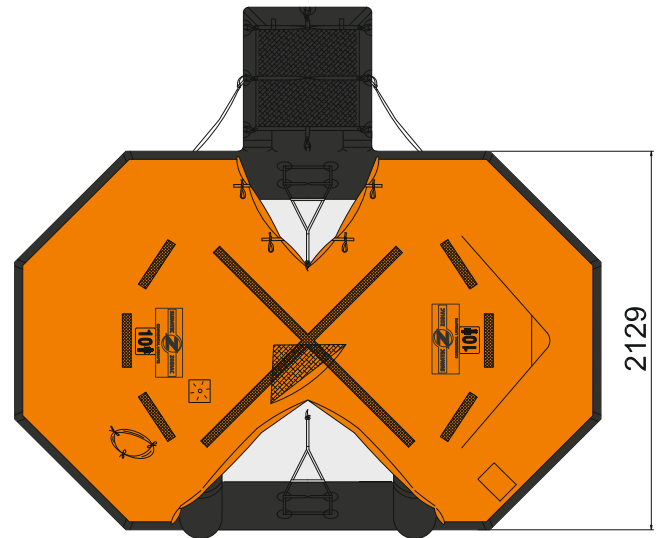

# 10 MAN THROW OVER BOARD SELF RIGHTING LIFERAFT ROUND CONTAINER SOLAS A & B PACK

10 MAN	A PACK			B PACK		
Container	N13			N12		
Dimensions	X: 1275 mm X: 4' 2,2"	Y: 610 mm Y: 2' 0,02"	Z: 590 mm Z: 1' 11,23"	X: 1160 mm X: 3' 9,67"	Y: 560 mm Y: 1' 10,05"	Z: 513 mm Z: 1' 8,2"
Liferaft Net Weight	98 kg / 217 pounds			73 kg / 161 pounds		
Max. height storage	25 m / 83'			25 m / 83'		
Painter line length	35 m / 115'					
Inflation Cylinder	1 x 10 liter					
 <b>Crate</b>	X: 1355 mm X: 4' 5,35"	Y: 650 mm Y: 2' 1,6"	Z: 740 mm Z: 2' 5,14"	X: 1240 mm X: 4' 0,82"	Y: 620 mm Y: 2' 0,41"	Z: 700 mm Z: 2' 3,56"
	116 kg / 256 pounds			86 kg / 190 pounds		
	0,652 m3 / 23,02 cubic foot			0,539 m3 / 19,01 cubic foot		
<b>Towing force</b>	<b>2 knots</b>			<b>3 knots</b>		
Without sea anchor	51 daN			87 daN		
With sea anchor	98 daN			172 daN		

**Approvals:** EC (MED) – BV

10 TO SR.doc

Issue: 6

Date: 20/02/2017

Dimensions and weight +/- 5%  
SURVITEC SAS reserves the right to change specification without notice.  
For installation, add minimum +10mm for clearance to dimensions of the container.