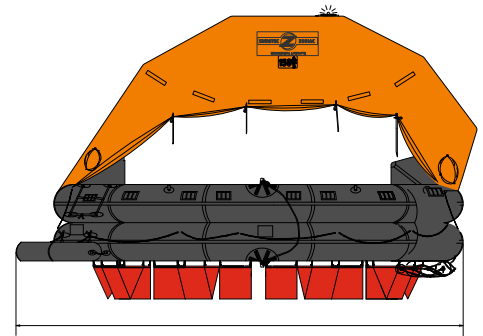

150 MAN THROW OVER BOARD SELF RIGHTING VENTURI LIFERAFT ROUND CONTAINER SOLAS B PACK

14767

3300

Y

6039

150 MAN	B PACK		
Container	N27		
Dimensions	X: 2100 mm	Y: 1050 mm	Z: 1033 mm
	X: 6' 10,68"	Y: 3' 5,34"	Z: 3' 4,67"
Liferaft Net Weight	523 kg / 1153 pounds		
Max. height stowage	20 m / 66'		
Firing line length	35 m / 115'		
Inflation Cylinder	3 x 35 liter + 1 x 2,83 liter		
 Crate	X: 2100 mm	Y: 1250 mm	Z: 1100 mm
	X: 6' 10,68"	Y: 4' 1,22"	Z: 3' 7,31"
	553 kg / 1220 pounds		
	2,888 m ³ / 101,96 cubic foot		
Towing force	2 knots	3 knots	
Without sea anchor	250 daN	485 daN	
With sea anchor	295 daN	570 daN	

Approvals: EC (MED) - BV

150 TO SR V.doc Issue: 2 Date: 16/02/2017

Dimensions and weight +/- 5%
SURVITEC SAS reserves the right to change specification without notice.
For installation, add minimum +10mm for clearance to dimensions of the container.