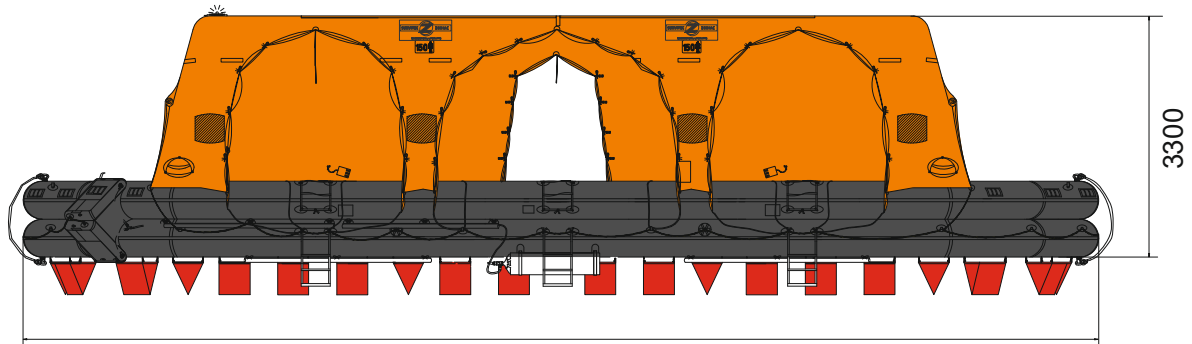

150 MAN THROW OVER BOARD SELF RIGHTING VENTURI LIFERAFT ROUND CONTAINER SOLAS B PACK

14767

3300

Y

6039

150 MAN	B PACK		
Container	N27		
Dimensions	X: 2100 mm	Y: 1050 mm	Z: 1033 mm
	X: 6' 10,68"	Y: 3' 5,34"	Z: 3' 4,67"
Liferaft Net Weight	523 kg / 1153 pounds		
Max. height stowage	20 m / 66'		
Firing line length	35 m / 115'		
Inflation Cylinder	3 x 35 liter + 1 x 2,83 liter		
 Crate	X: 2100 mm	Y: 1250 mm	Z: 1100 mm
	X: 6' 10,68"	Y: 4' 1,22"	Z: 3' 7,31"
	553 kg / 1220 pounds		
	2,888 m ³ / 101,96 cubic foot		
Towing force	2 knots	3 knots	
Without sea anchor	250 daN	485 daN	
With sea anchor	295 daN	570 daN	

Approvals: EC (MED) - BV

150 TO SR V.doc Issue: 2 Date: 16/02/2017

Dimensions and weight +/- 5%
SURVITEC SAS reserves the right to change specification without notice.
For installation, add minimum +10mm for clearance to dimensions of the container.